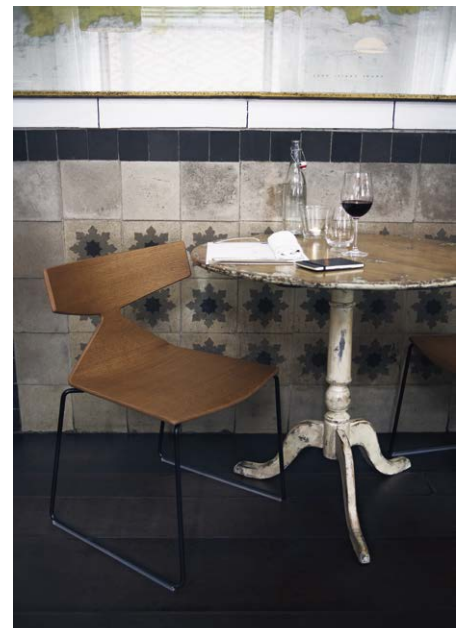

1

2

**1 Baas Studio
Barcelona, Spain
Art. 3701
Art. 0806 Nuur**

**2 Private residence
Girona, Spain
Art. 3700
Art. 0802 Nuur**

**3 Cafeteria Big Fish
Barcelona, Spain
Art. 3702 (custom-made)**

3