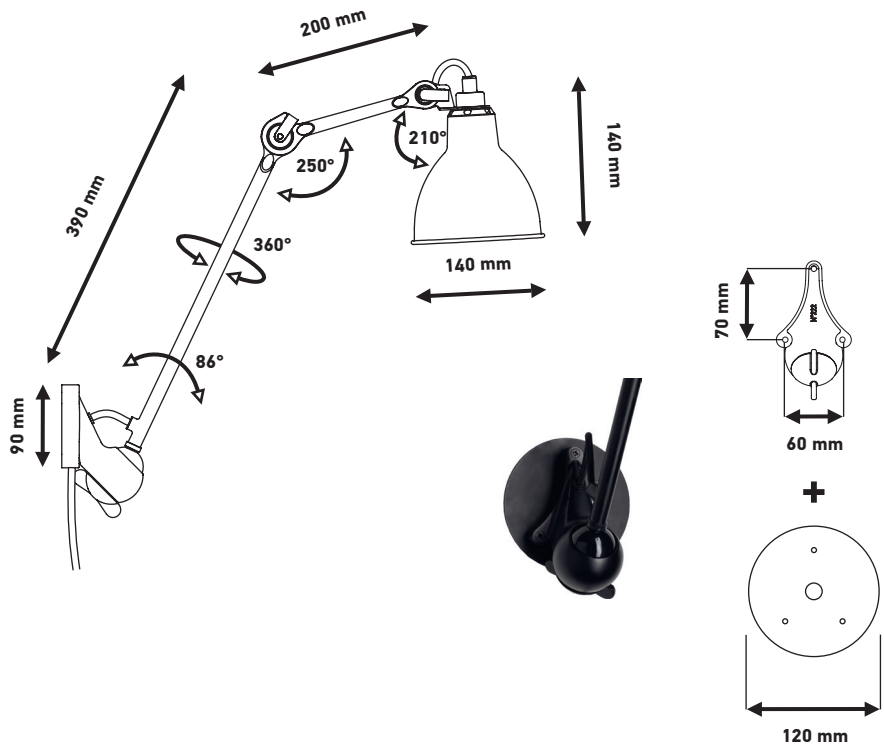

LAMPE GRAS

DCWéditions
PARIS

Wall lamp | *Applique*

Material: Steel
Matériaux: Acier

Weight: Net 1,5 kg | Gross 2,5 kg
Poids: Net 1,5 kg | Brut 2,5 kg

Dimensions:
Arm 390 mm | Rod 200 mm
Bras 390 mm | Bielle 200 mm

Packaging: 560 × 340 × 210 mm

Electric fabric wire
Câble électrique tissu

CL II – E14 – ESL11W

IP20

Bulb not included
Ampoules non fournies

TECHNICAL SHEET / FICHE TECHNIQUE

LAMPE GRAS N°222

FINISHES / FINITIONS