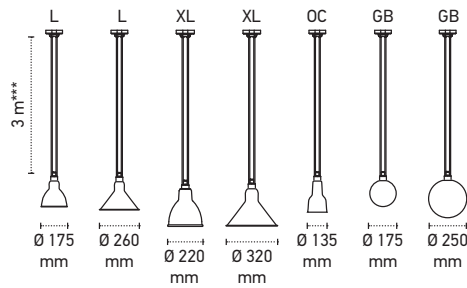

LES ACROBATES DE GRAS

N° 322

PENDANT LAMPS

CLI - E27 - MAX 23W - LED
Adjustable wires : 2 x 3 m***
Canopy : 120 x 90 mm

BODY

Add to the structure any of the compatible shades of your choice

N° 322

COMPATIBLE SHADES

GLASS BALL
Ø 175 mm

GLASS BALL
Ø 250 mm

SHA OC SHA OC SHA OC SHA OC SHA OC
Black Red Blue Yellow Chrome