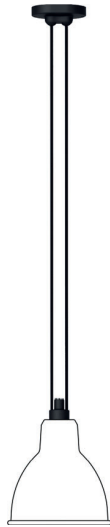

LES ACROBATES DE GRAS

N° 322

PENDANT LAMPS

CLI - E27 - MAX 23W - LED
Adjustable wires : 2 x 3 m***
Canopy : 120 x 90 mm

BODY

Add to the structure any of the compatible shades of your choice

N° 322

COMPATIBLE SHADES

GLASS BALL
Ø 175 mm

GLASS BALL
Ø 250 mm

SHA OC SHA OC SHA OC SHA OC SHA OC
Black Red Blue Yellow Chrome