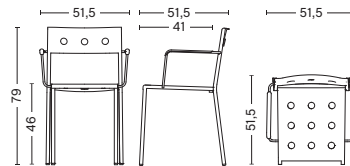

HIGHLIGHTS

- An outdoor collection of tables, benches, chairs and lounge chairs in varying sizes and colours.
- The square design is softened by the rounded edges and holes, which strengthen the construction.
- The tables are available in rectangular and square designs.
- Chair, Armchair, Lounge Chair and Lounge Armchair are stackable up to 12 pcs.
- The collection features a weatherproof outdoor powder coating.
- Suitable for a wide variety of private and public environments.
- Qualified for contract use.

DIMENSIONS

BALCONY CHAIR

WIDTH 44,5 CM | 17.52"
DEPTH 51,5 CM | 20.27"
HEIGHT 79 CM | 31.1"
SEAT HEIGHT 46 CM | 18.11"
SEAT DEPTH 41 CM | 16.14"

BALCONY ARMCHAIR

WIDTH 51,5 CM | 20.27"
DEPTH 51,5 CM | 20.27"
HEIGHT 79 CM | 31.1"
SEAT HEIGHT 46 CM | 18.11"
SEAT DEPTH 41 CM | 16.14"

BALCONY LOUNGE CHAIR

WIDTH 55 CM | 21.65"
DEPTH 69,5 CM | 27.36"
HEIGHT 72 CM | 28.35"
SEAT HEIGHT 39 CM | 15.35"
SEAT DEPTH 52 CM | 20.47"

BALCONY LOUNGE ARMCHAIR

WIDTH 63 CM | 24.8"
DEPTH 69,5 CM | 27.36"
HEIGHT 72 CM | 28.35"
SEAT HEIGHT 39 CM | 15.35"
SEAT DEPTH 52 CM | 20.47"

BALCONY BENCH

LENGTH 119,5 CM | 47.05"
DEPTH 35 CM | 13.77"
HEIGHT 46 CM | 18.11"

BALCONY BENCH

LENGTH 165,5 CM | 65.15"
DEPTH 35 CM | 13.77"
HEIGHT 46 CM | 18.11"