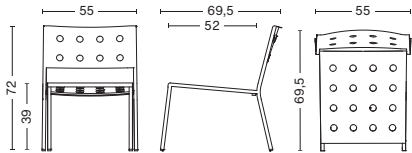

DIMENSIONS

BALCONY CHAIR

WIDTH 44,5 CM | 17.52"
DEPTH 51,5 CM | 20.27"
HEIGHT 79 CM | 31.1"
SEAT HEIGHT 46 CM | 18.11"
SEAT DEPTH 41 CM | 16.14"

BALCONY ARMCHAIR

WIDTH 51,5 CM | 20.27"
DEPTH 51,5 CM | 20.27"
HEIGHT 79 CM | 31.1"
SEAT HEIGHT 46 CM | 18.11"
SEAT DEPTH 41 CM | 16.14"

BALCONY LOUNGE CHAIR

WIDTH 55 CM | 21.65"
DEPTH 69,5 CM | 27.36"
HEIGHT 72 CM | 28.35"
SEAT HEIGHT 39 CM | 15.35"
SEAT DEPTH 52 CM | 20.47"

BALCONY LOUNGE ARMCHAIR

WIDTH 63 CM | 24.8"
DEPTH 69,5 CM | 27.36"
HEIGHT 72 CM | 28.35"
SEAT HEIGHT 39 CM | 15.35"
SEAT DEPTH 52 CM | 20.47"

BALCONY BENCH

LENGTH 119,5 CM | 47.05"
DEPTH 35 CM | 13.77"
HEIGHT 46 CM | 18.11"

BALCONY BENCH

LENGTH 165,5 CM | 65.15"
DEPTH 35 CM | 13.77"
HEIGHT 46 CM | 18.11"