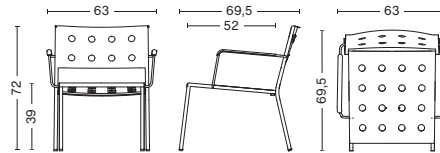

DIMENSIONS

BALCONY CHAIR

WIDTH 44,5 CM | 17.52"
DEPTH 51,5 CM | 20.27"
HEIGHT 79 CM | 31.1"
SEAT HEIGHT 46 CM | 18.11"
SEAT DEPTH 41 CM | 16.14"

BALCONY ARMCHAIR

WIDTH 51,5 CM | 20.27"
DEPTH 51,5 CM | 20.27"
HEIGHT 79 CM | 31.1"
SEAT HEIGHT 46 CM | 18.11"
SEAT DEPTH 41 CM | 16.14"

BALCONY LOUNGE CHAIR

WIDTH 55 CM | 21.65"
DEPTH 69,5 CM | 27.36"
HEIGHT 72 CM | 28.35"
SEAT HEIGHT 39 CM | 15.35"
SEAT DEPTH 52 CM | 20.47"

BALCONY LOUNGE ARMCHAIR

WIDTH 63 CM | 24.8"
DEPTH 69,5 CM | 27.36"
HEIGHT 72 CM | 28.35"
SEAT HEIGHT 39 CM | 15.35"
SEAT DEPTH 52 CM | 20.47"

BALCONY BENCH

LENGTH 119,5 CM | 47.05"
DEPTH 35 CM | 13.77"
HEIGHT 46 CM | 18.11"

BALCONY BENCH

LENGTH 165,5 CM | 65.15"
DEPTH 35 CM | 13.77"
HEIGHT 46 CM | 18.11"