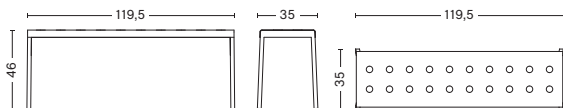

BALCONY BENCH

LENGTH 119,5 CM | 47.05"
DEPTH 35 CM | 13.77"
HEIGHT 46 CM | 18.11"