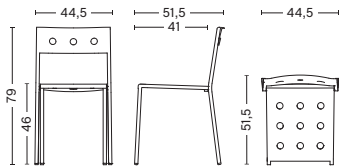

DIMENSIONS

BALCONY CHAIR

WIDTH 44,5 CM | 17.52"
DEPTH 51,5 CM | 20.27"
HEIGHT 79 CM | 31.1"
SEAT HEIGHT 46 CM | 18.11"
SEAT DEPTH 41 CM | 16.14"

BALCONY ARMCHAIR

WIDTH 51,5 CM | 20.27"
DEPTH 51,5 CM | 20.27"
HEIGHT 79 CM | 31.1"
SEAT HEIGHT 46 CM | 18.11"
SEAT DEPTH 41 CM | 16.14"

BALCONY LOUNGE CHAIR

WIDTH 55 CM | 21.65"
DEPTH 69,5 CM | 27.36"
HEIGHT 72 CM | 28.35"
SEAT HEIGHT 39 CM | 15.35"
SEAT DEPTH 52 CM | 20.47"

BALCONY LOUNGE ARMCHAIR

WIDTH 63 CM | 24.8"
DEPTH 69,5 CM | 27.36"
HEIGHT 72 CM | 28.35"
SEAT HEIGHT 39 CM | 15.35"
SEAT DEPTH 52 CM | 20.47"

BALCONY BENCH

LENGTH 119,5 CM | 47.05"
DEPTH 35 CM | 13.77"
HEIGHT 46 CM | 18.11"

BALCONY BENCH

LENGTH 165,5 CM | 65.15"
DEPTH 35 CM | 13.77"
HEIGHT 46 CM | 18.11"