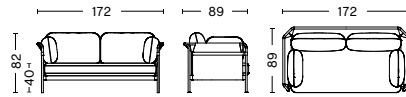

DIMENSIONS

1 SEATER
WIDTH 97 CM
DEPTH 89 CM
HEIGHT 82 CM
SEAT HEIGHT 40 CM
SEAT WIDTH 65 CM

2 SEATER
WIDTH 172 CM
DEPTH 89 CM
HEIGHT 82 CM
SEAT HEIGHT 40 CM
SEAT WIDTH 65 CM

3 SEATER
WIDTH 247 CM
DEPTH 89 CM
HEIGHT 82 CM
SEAT HEIGHT 40 CM
SEAT WIDTH 65 CM