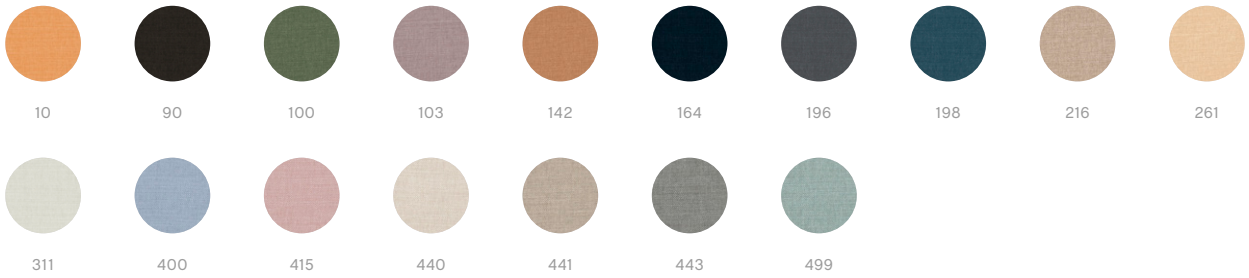

COLOUR & FINISH

Please note that the colours are indicative.

		FRAME	
		BLACK POWDER COATED STEEL	CHROMED STEEL
OUTER CANVAS			
BLACK CANVAS 100% LINEN			
NATURAL CANVAS 100% LINEN			

SELECTED FABRICS | MATTRESS & CUSHIONS

LINARA