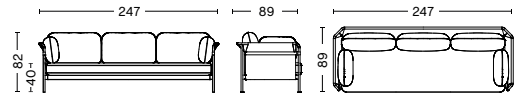

DIMENSIONS

1 SEATER
WIDTH 97 CM
DEPTH 89 CM
HEIGHT 82 CM
SEAT HEIGHT 40 CM
SEAT WIDTH 65 CM

2 SEATER
WIDTH 172 CM
DEPTH 89 CM
HEIGHT 82 CM
SEAT HEIGHT 40 CM
SEAT WIDTH 65 CM

3 SEATER
WIDTH 247 CM
DEPTH 89 CM
HEIGHT 82 CM
SEAT HEIGHT 40 CM
SEAT WIDTH 65 CM