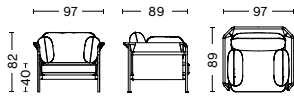

DIMENSIONS

1 SEATER
WIDTH 97 CM
DEPTH 89 CM
HEIGHT 82 CM
SEAT HEIGHT 40 CM
SEAT WIDTH 65 CM

2 SEATER
WIDTH 172 CM
DEPTH 89 CM
HEIGHT 82 CM
SEAT HEIGHT 40 CM
SEAT WIDTH 65 CM

3 SEATER
WIDTH 247 CM
DEPTH 89 CM
HEIGHT 82 CM
SEAT HEIGHT 40 CM
SEAT WIDTH 65 CM