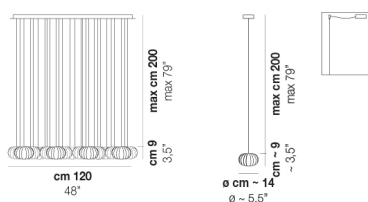

OTHER VERSION AVAILABLE

Click on the version to go to the web version of the product