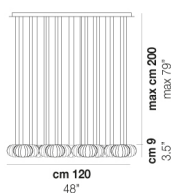

DIAMANTE SP P

TECHNICAL DATA:

CERTIFICATIONS:

LIGHT SOURCES

1x60W 220-240 V G9
50/60 Hz

VOLUME Mc 0,01
GROSS WEIGHT Kg 0
NET WEIGHT Kg 1

[download](#)

SHADE FINISHING

AM

CR

FRAME FINISHING

NI

OTHER VERSION AVAILABLE

Click on the version to go to the web version of the product

DIAMA SP G

DIAMA SP 36