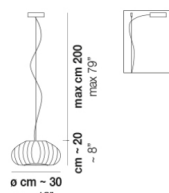

OTHER VERSION AVAILABLE

Click on the version to go to the web version of the product

DIAMA SP G