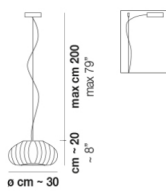

OTHER VERSION AVAILABLE

Click on the version to go to the web version of the product

DIAMA SP G