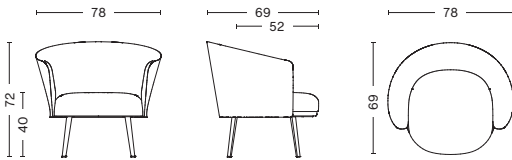

DORSO

DESIGN BY GAMFRATESI, 2020

Inspired by the shifting curves of a human torso in motion, GamFratesi's Dorso chair combines a rounded exterior with a rotating base, creating a relaxing and functional lounge chair. Dorso's compact dimensions, swivel mechanism, and high level of comfort make it suitable for many different contexts, ranging from conferences, lounges, and waiting areas in public environments to homes and other private settings.

DIMENSIONS

WIDTH 78 CM | 30.7"

DEPTH 69 CM | 27.2"

HEIGHT 72 CM | 28.3"

SEAT HEIGHT 40 CM | 15.7"

SEAT DEPTH 52 CM | 20.5"

MATERIALS

SHELL