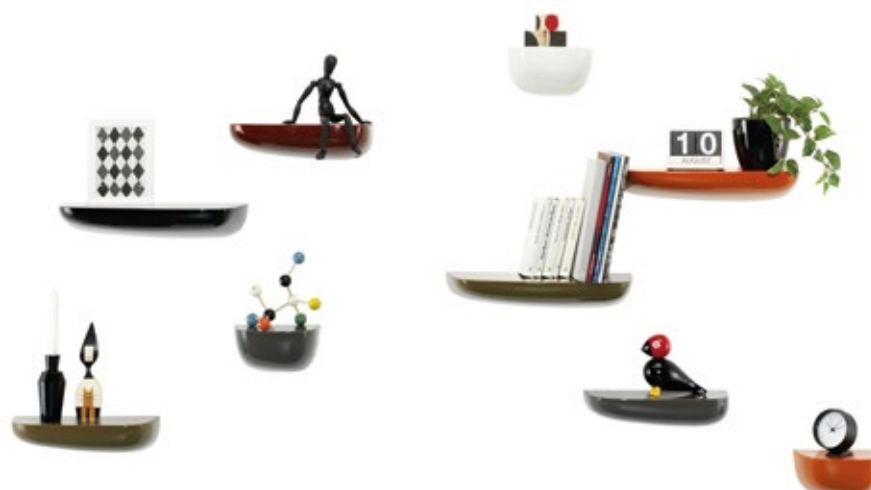

Corniches

Ronan & Erwan Bouroullec, 2012

vitra.

Corniches

Corniches arose from the need for small spaces for the spontaneous storage of miscellaneous objects. 'The same way that we hang our belongings on a rock jutting from a cliff before diving into the sea, we need small, informal storage in everyday life too', explains Ronan Bouroullec. And this is the reason that Corniches are neither regular shelves nor simple horizontal surfaces, but rather individual, isolated protrusions in the environments that we create.

Whether as a key rack beside the front

door, a spot to put everything we need to have at our fingertips in the bathroom, a pedestal for a small collection of objects or as a large installation, the Corniches storage ledges are a new way to use the walls in our living spaces.

They are produced from high-quality plastic in a variety of shapes, sizes and colours.

Materials

- **Shell:** ASA plastic, high-gloss surface.
- **Wall bracket:** polyamide.
- **Packaging:** premium gift box.

Dimensions

Corniches (small)

Corniches (medium)