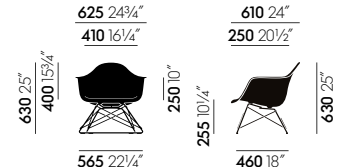

Eames Plastic Armchair LAR