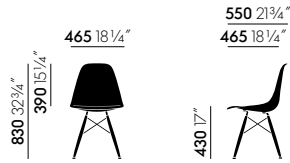

Materials LAR

- **LAR base:** wire base with cross struts, chrome-plated or powder-coated finish. Seat height 256 mm. (LAR = Lounge Height Armchair, Rod Base)

Materials DAL

- **Base:** La Fonda base in polished die-cast aluminium. (DAL = Dining Height Armchair La Fonda Base)

Materials LSR

- **Base:** wire base with cross struts, chrome-plated or powder-coated finish. The powder-coated version is suitable for outdoor use. Seat height 260 mm. (LSR = Lounge Height Side Chair, Rod Base)
- **Note:** special additives retard the fading of colours due to UV radiation. However, if the chair is exposed to sunlight for prolonged periods, the colour may change over time. We recommend limited exposure to sunlight.

DAL

DAL

LAR

RAR

LSR

LSR

DIMENSIONS (in accordance with EN 1335-1:2000)

Eames Plastic Side Chair DSR

Eames Plastic Side Chair DSW

Eames Plastic Side Chair DSX

Eames Plastic Side Chair DSS

Eames Plastic Side Chair LSR

Eames Plastic Side Chair PSCC

Eames Plastic Side Chair DSS-N

Eames Plastic Armchair DAR

Eames Plastic Armchair DAW