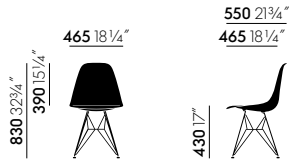

Materials LAR

- **LAR base:** wire base with cross struts, chrome-plated or powder-coated finish. Seat height 256 mm. (LAR = Lounge Height Armchair, Rod Base)

Materials DAL

- **Base:** La Fonda base in polished die-cast aluminium. (DAL = Dining Height Armchair La Fonda Base)

Materials LSR

- **Base:** wire base with cross struts, chrome-plated or powder-coated finish. The powder-coated version is suitable for outdoor use. Seat height 260 mm. (LSR = Lounge Height Side Chair, Rod Base)
- **Note:** special additives retard the fading of colours due to UV radiation. However, if the chair is exposed to sunlight for prolonged periods, the colour may change over time. We recommend limited exposure to sunlight.

DAL

DAL

LAR

RAR

LSR

LSR

DIMENSIONS (in accordance with EN 1335-1:2000)

Eames Plastic Side Chair DSR

Eames Plastic Side Chair DSW

Eames Plastic Side Chair DSX

Eames Plastic Side Chair DSS

Eames Plastic Side Chair LSR

Eames Plastic Side Chair PSCC

Eames Plastic Side Chair DSS-N

Eames Plastic Armchair DAR

Eames Plastic Armchair DAW