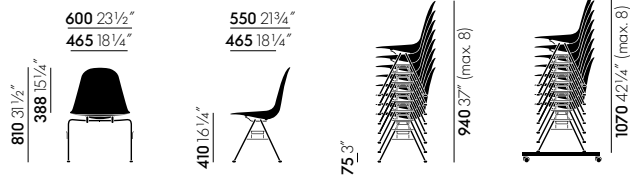

Materials LAR

- **LAR base:** wire base with cross struts, chrome-plated or powder-coated finish. Seat height 256 mm. (LAR = Lounge Height Armchair, Rod Base)

Materials DAL

- **Base:** La Fonda base in polished die-cast aluminium. (DAL = Dining Height Armchair La Fonda Base)

Materials LSR

- **Base:** wire base with cross struts, chrome-plated or powder-coated finish. The powder-coated version is suitable for outdoor use. Seat height 260 mm. (LSR = Lounge Height Side Chair, Rod Base)
- **Note:** special additives retard the fading of colours due to UV radiation. However, if the chair is exposed to sunlight for prolonged periods, the colour may change over time. We recommend limited exposure to sunlight.

DAL

DAL

LAR

RAR

LSR

LSR

DIMENSIONS (in accordance with EN 1335-1:2000)

Eames Plastic Side Chair DSR

Eames Plastic Side Chair DSW

Eames Plastic Side Chair DSX

Eames Plastic Side Chair DSS

Eames Plastic Side Chair LSR

Eames Plastic Side Chair PSCC

Eames Plastic Side Chair DSS-N

Eames Plastic Armchair DAR

Eames Plastic Armchair DAW