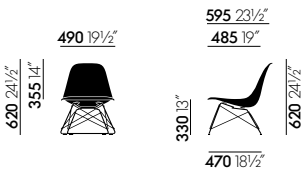

Materials LAR

- **LAR base:** wire base with cross struts, chrome-plated or powder-coated finish. Seat height 256 mm. (LAR = Lounge Height Armchair, Rod Base)

Materials DAL

- **Base:** La Fonda base in polished die-cast aluminium. (DAL = Dining Height Armchair La Fonda Base)

Materials LSR

- **Base:** wire base with cross struts, chrome-plated or powder-coated finish. The powder-coated version is suitable for outdoor use. Seat height 260 mm. (LSR = Lounge Height Side Chair, Rod Base)
- **Note:** special additives retard the fading of colours due to UV radiation. However, if the chair is exposed to sunlight for prolonged periods, the colour may change over time. We recommend limited exposure to sunlight.

DAL

DAL

LAR

RAR

LSR

LSR

DIMENSIONS (in accordance with EN 1335-1:2000)

Eames Plastic Side Chair DSR

Eames Plastic Side Chair DSW

Eames Plastic Side Chair DSX

Eames Plastic Side Chair DSS

Eames Plastic Side Chair LSR

Eames Plastic Side Chair PSCC

Eames Plastic Side Chair DSS-N

Eames Plastic Armchair DAR

Eames Plastic Armchair DAW