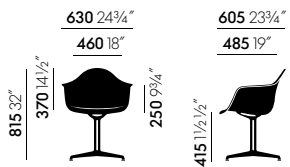

Eames Plastic Armchair DAL