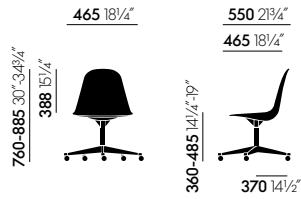

Materials LAR

- **LAR base:** wire base with cross struts, chrome-plated or powder-coated finish. Seat height 256 mm. (LAR = Lounge Height Armchair, Rod Base)

Materials DAL

- **Base:** La Fonda base in polished die-cast aluminium. (DAL = Dining Height Armchair La Fonda Base)

Materials LSR

- **Base:** wire base with cross struts, chrome-plated or powder-coated finish. The powder-coated version is suitable for outdoor use. Seat height 260 mm. (LSR = Lounge Height Side Chair, Rod Base)
- **Note:** special additives retard the fading of colours due to UV radiation. However, if the chair is exposed to sunlight for prolonged periods, the colour may change over time. We recommend limited exposure to sunlight.

DAL

DAL

LAR

RAR

LSR

LSR

DIMENSIONS (in accordance with EN 1335-1:2000)

Eames Plastic Side Chair DSR

Eames Plastic Side Chair DSW

Eames Plastic Side Chair DSX

Eames Plastic Side Chair DSS

Eames Plastic Side Chair LSR

Eames Plastic Side Chair PSCC

Eames Plastic Side Chair DSS-N

Eames Plastic Armchair DAR

Eames Plastic Armchair DAW