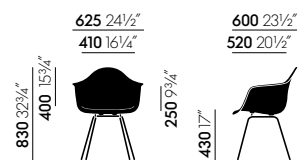

Materials LAR

- **LAR base:** wire base with cross struts, chrome-plated or powder-coated finish. Seat height 256 mm. (LAR = Lounge Height Armchair, Rod Base)

Materials DAL

- **Base:** La Fonda base in polished die-cast aluminium. (DAL = Dining Height Armchair La Fonda Base)

Materials LSR

- **Base:** wire base with cross struts, chrome-plated or powder-coated finish. The powder-coated version is suitable for outdoor use. Seat height 260 mm. (LSR = Lounge Height Side Chair, Rod Base)
- **Note:** special additives retard the fading of colours due to UV radiation. However, if the chair is exposed to sunlight for prolonged periods, the colour may change over time. We recommend limited exposure to sunlight.

DAL

DAL

LAR

RAR

LSR

LSR

DIMENSIONS (in accordance with EN 1335-1:2000)

Eames Plastic Side Chair DSR

Eames Plastic Side Chair DSW

Eames Plastic Side Chair DSX

Eames Plastic Side Chair DSS

Eames Plastic Side Chair LSR

Eames Plastic Side Chair PSCC

Eames Plastic Side Chair DSS-N

Eames Plastic Armchair DAR

Eames Plastic Armchair DAW