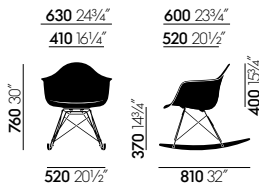

Eames Plastic Armchair RAR