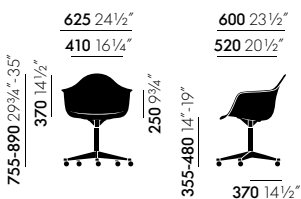

Materials LSR

- **Base:** wire base with cross struts, chrome-plated or powder-coated finish. The powder-coated version is suitable for outdoor use. Seat height 260 mm. (LSR = Lounge Height Side Chair, Rod Base)
- **Note:** special additives retard the fading of colours due to UV radiation. However, if the chair is exposed to sunlight for prolonged periods, the colour may change over time. We recommend limited exposure to sunlight.

DAL

DAL

LAR

RAR

LSR

LSR

DIMENSIONS (in accordance with EN 1335-1:2000)

Eames Plastic Side Chair DSR

Eames Plastic Side Chair DSW

Eames Plastic Side Chair DSX

Eames Plastic Side Chair DSS

Eames Plastic Side Chair LSR

Eames Plastic Side Chair PSCC

Eames Plastic Side Chair DSS-N

Eames Plastic Armchair DAR

Eames Plastic Armchair DAW

Eames Plastic Armchair DAX

Eames Plastic Armchair DAL

Eames Plastic Armchair RAR

Eames Plastic Armchair LAR

Eames Plastic Armchair PACC

COLOURS AND MATERIALS

Eames Fiberglass Side Chair

Seat shell (Eames Fiberglass Side Chair)