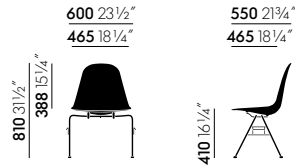

Materials LAR

- **LAR base:** wire base with cross struts, chrome-plated or powder-coated finish. Seat height 256 mm. (LAR = Lounge Height Armchair, Rod Base)

Materials DAL

- **Base:** La Fonda base in polished die-cast aluminium. (DAL = Dining Height Armchair La Fonda Base)

Materials LSR

- **Base:** wire base with cross struts, chrome-plated or powder-coated finish. The powder-coated version is suitable for outdoor use. Seat height 260 mm. (LSR = Lounge Height Side Chair, Rod Base)
- **Note:** special additives retard the fading of colours due to UV radiation. However, if the chair is exposed to sunlight for prolonged periods, the colour may change over time. We recommend limited exposure to sunlight.

DAL

DAL

LAR

RAR

LSR

LSR

DIMENSIONS (in accordance with EN 1335-1:2000)

Eames Plastic Side Chair DSR

Eames Plastic Side Chair DSW

Eames Plastic Side Chair DSX

Eames Plastic Side Chair DSS

Eames Plastic Side Chair LSR

Eames Plastic Side Chair PSCC

Eames Plastic Side Chair DSS-N

Eames Plastic Armchair DAR

Eames Plastic Armchair DAW