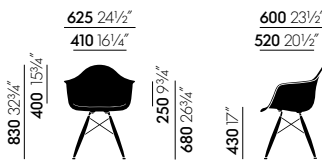

Materials LAR

- **LAR base:** wire base with cross struts, chrome-plated or powder-coated finish. Seat height 256 mm. (LAR = Lounge Height Armchair, Rod Base)

Materials DAL

- **Base:** La Fonda base in polished die-cast aluminium. (DAL = Dining Height Armchair La Fonda Base)

Materials LSR

- **Base:** wire base with cross struts, chrome-plated or powder-coated finish. The powder-coated version is suitable for outdoor use. Seat height 260 mm. (LSR = Lounge Height Side Chair, Rod Base)
- **Note:** special additives retard the fading of colours due to UV radiation. However, if the chair is exposed to sunlight for prolonged periods, the colour may change over time. We recommend limited exposure to sunlight.

DAL

DAL

LAR

RAR

LSR

LSR

DIMENSIONS (in accordance with EN 1335-1:2000)

Eames Plastic Side Chair DSR

Eames Plastic Side Chair DSW

Eames Plastic Side Chair DSX

Eames Plastic Side Chair DSS

Eames Plastic Side Chair LSR

Eames Plastic Side Chair PSCC

Eames Plastic Side Chair DSS-N

Eames Plastic Armchair DAR

Eames Plastic Armchair DAW