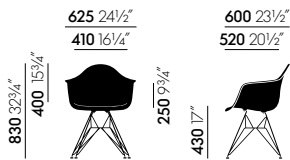

Materials LAR

- **LAR base:** wire base with cross struts, chrome-plated or powder-coated finish. Seat height 256 mm. (LAR = Lounge Height Armchair, Rod Base)

Materials DAL

- **Base:** La Fonda base in polished die-cast aluminium. (DAL = Dining Height Armchair La Fonda Base)

Materials LSR

- **Base:** wire base with cross struts, chrome-plated or powder-coated finish. The powder-coated version is suitable for outdoor use. Seat height 260 mm. (LSR = Lounge Height Side Chair, Rod Base)
- **Note:** special additives retard the fading of colours due to UV radiation. However, if the chair is exposed to sunlight for prolonged periods, the colour may change over time. We recommend limited exposure to sunlight.

DAL

DAL

LAR

RAR

LSR

LSR

DIMENSIONS (in accordance with EN 1335-1:2000)

Eames Plastic Side Chair DSR

Eames Plastic Side Chair DSW

Eames Plastic Side Chair DSX

Eames Plastic Side Chair DSS

Eames Plastic Side Chair LSR

Eames Plastic Side Chair PSCC

Eames Plastic Side Chair DSS-N

Eames Plastic Armchair DAR

Eames Plastic Armchair DAW