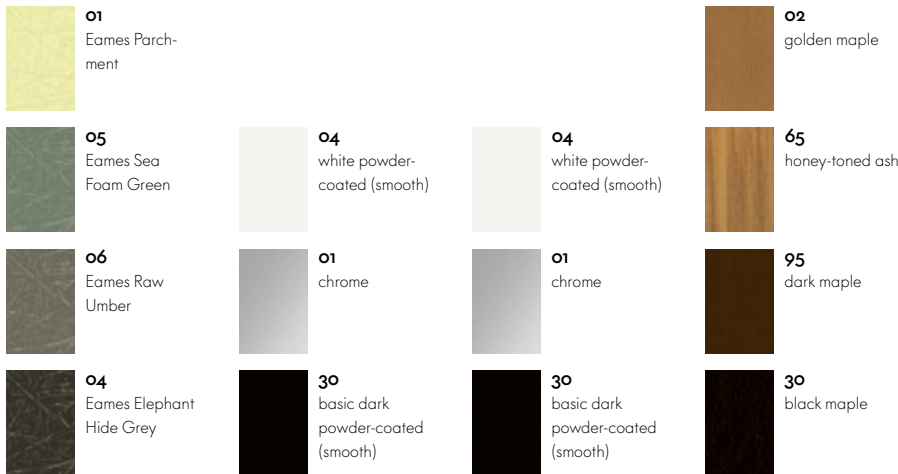

Eames Fiberglass Armchair

Seat shell (Eames Fiberglass Armchair)

Base DAR, DAX, LAR

Wire base RAR

Base DAW