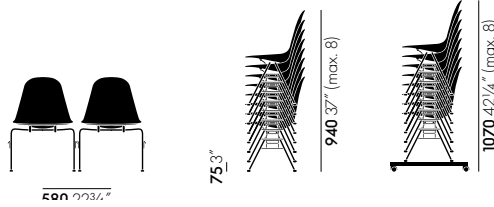

Materials LAR

- **LAR base:** wire base with cross struts, chrome-plated or powder-coated finish. Seat height 256 mm. (LAR = Lounge Height Armchair, Rod Base)

Materials DAL

- **Base:** La Fonda base in polished die-cast aluminium. (DAL = Dining Height Armchair La Fonda Base)

Materials LSR

- **Base:** wire base with cross struts, chrome-plated or powder-coated finish. The powder-coated version is suitable for outdoor use. Seat height 260 mm. (LSR = Lounge Height Side Chair, Rod Base)
- **Note:** special additives retard the fading of colours due to UV radiation. However, if the chair is exposed to sunlight for prolonged periods, the colour may change over time. We recommend limited exposure to sunlight.

DAL

DAL

LAR

RAR

LSR

LSR

DIMENSIONS (in accordance with EN 1335-1:2000)

Eames Plastic Side Chair DSR

Eames Plastic Side Chair DSW

Eames Plastic Side Chair DSX

Eames Plastic Side Chair DSS

Eames Plastic Side Chair LSR

Eames Plastic Side Chair PSCC

Eames Plastic Side Chair DSS-N

Eames Plastic Armchair DAR

Eames Plastic Armchair DAW