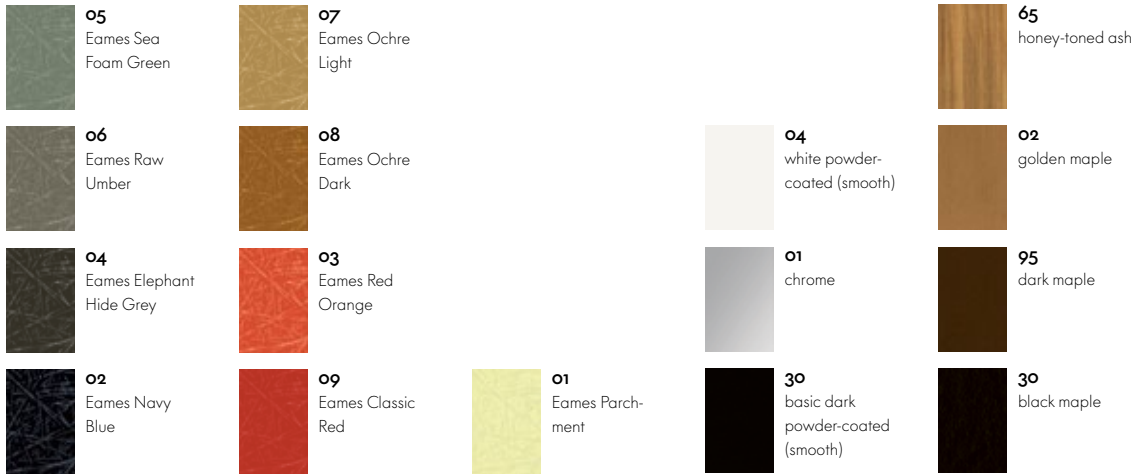

Eames Plastic Armchair DAX

Eames Plastic Armchair DAL

Eames Plastic Armchair RAR

Eames Plastic Armchair LAR

Eames Plastic Armchair PACC

COLOURS AND MATERIALS

Eames Fiberglass Side Chair

Seat shell (Eames Fiberglass Side Chair)