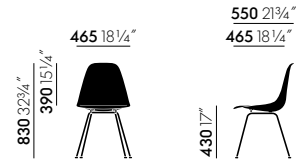

Materials LAR

- **LAR base:** wire base with cross struts, chrome-plated or powder-coated finish. Seat height 256 mm. (LAR = Lounge Height Armchair, Rod Base)

Materials DAL

- **Base:** La Fonda base in polished die-cast aluminium. (DAL = Dining Height Armchair La Fonda Base)

Materials LSR

- **Base:** wire base with cross struts, chrome-plated or powder-coated finish. The powder-coated version is suitable for outdoor use. Seat height 260 mm. (LSR = Lounge Height Side Chair, Rod Base)
- **Note:** special additives retard the fading of colours due to UV radiation. However, if the chair is exposed to sunlight for prolonged periods, the colour may change over time. We recommend limited exposure to sunlight.

DAL

DAL

LAR

RAR

LSR

LSR

DIMENSIONS (in accordance with EN 1335-1:2000)

Eames Plastic Side Chair DSR

Eames Plastic Side Chair DSW

Eames Plastic Side Chair DSX

Eames Plastic Side Chair DSS

Eames Plastic Side Chair LSR

Eames Plastic Side Chair PSCC

Eames Plastic Side Chair DSS-N

Eames Plastic Armchair DAR

Eames Plastic Armchair DAW