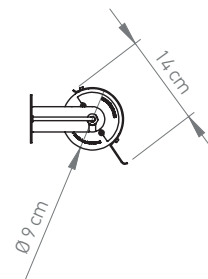

Net weight | Poids net: 6,3kg

Dimensions (LxDxH in cm): 167 x 14 x 14

Packaging: 295 x 185 x 1920 mm

Finishes:

BL: Black flap, inside gold
WH: White flap, inside gold

CLI - LED 2700K 32W - IP64 - IK07

Light on 360° | Lumière à 360° sur un axe

External Driver supplied | *Driver externe fourni:* 45 x 155 x 30 mm

TRIAC dimmable - 950mA - 42W |

Dimmable TRIAC

Dali dimmable on request |

Dali dimmable sur demande

DCWéditions

71 rue de la Fontaine au Roi
75011 Paris - France
+33 (0)1 40 21 37 60
sales@dcwe.fr

TECHNICAL SHEET / FICHE TECHNIQUE

IN THE TUBE 360° - FLAP 1600

FINISHES / FINITIONS

ITT 360° - FLAP 1000
BLACK FLAP
with or without MESH

ITT 360° - FLAP 1000
WHITE FLAP
with or without MESH