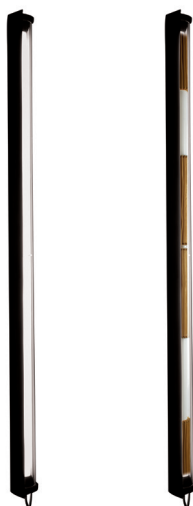

IN THE TUBE 360°

DCWéditions
PARIS

ITT 360° - FLAP 400
BLACK OR WHITE

Accessory for ITT 360° - 400 Accessoire pour ITT 360° - 400

Material: Stainless steel, Aluminium
Rotating flap 360°
Wall lamp, horizontal or vertical
Indoor/outdoor/bathroom

Net weight | Poids net: 6,3kg

Dimensions (LxDxH in cm): 167 x 14 x 14

Packaging: 295 x 185 x 1920 mm

Finishes:

BL: Black flap, inside gold
WH: White flap, inside gold

CLI - LED 2700K 32W - IP64 - IK07

Light on 360° | Lumière à 360° sur un axe

External Driver supplied | *Driver externe fourni:* 45 x 155 x 30 mm

TRIAC dimmable - 950mA - 42W |

Dimmable TRIAC

Dali dimmable on request |

Dali dimmable sur demande

DCWéditions

71 rue de la Fontaine au Roi
75011 Paris - France
+33 (0)1 40 21 37 60
sales@dcwe.fr

TECHNICAL SHEET / FICHE TECHNIQUE

IN THE TUBE 360° - FLAP 1600

FINISHES / FINITIONS

ITT 360° - FLAP 1000
BLACK FLAP
with or without MESH

ITT 360° - FLAP 1000
WHITE FLAP
with or without MESH