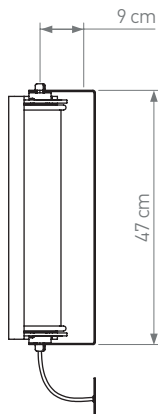

TECHNICAL SHEET / FICHE TECHNIQUE

IN THE TUBE 360° - FLAP 400