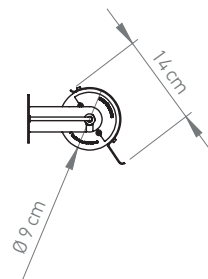

ITT 360° - FLAP 400
BLACK FLAP
with or without MESH

ITT 360° - FLAP 400
WHITE FLAP
with or without MESH

TECHNICAL SHEET / FICHE TECHNIQUE

IN THE TUBE 360° - FLAP 700