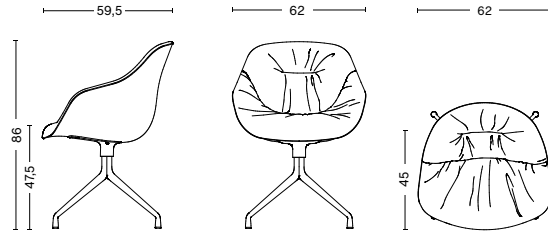

DIMENSIONS

WIDTH / 62 cm / 24.41"
DEPTH / 59,5 cm / 23.42"
HEIGHT / 86 cm / 33.86"
SEAT HEIGHT / 47,5 cm / 18.7"
SEAT DEPTH / 45 cm / 17.72"

GLIDERS

PLASTIC GLIDER (STANDARD ON ALL) / Suitable for most floorings which are not too sensitive.