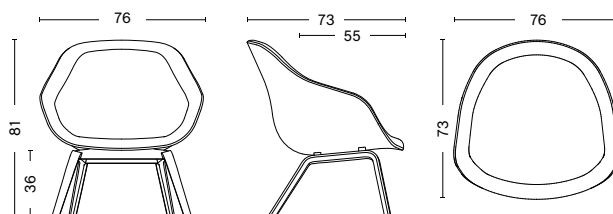

## DIMENSIONS

WIDTH / 76 cm / 29.92"

DEPTH / 73 cm / 28.74"

HEIGHT / 81 cm / 31.89"

SEAT HEIGHT / 36 cm / 14.17"

SEAT DEPTH / 55 cm / 21.65"