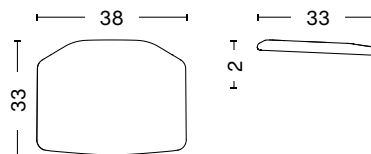

WHITE
PAINTED BEECH

NATURE
BEECH

DUSTY GREY
PAINTED BEECH

STONE GREY
PAINTED BEECH

DIMENSIONS

WIDTH / 43 cm / 16.9"
DEPTH / 43 cm / 16.9"
HEIGHT / 79 cm / 31.1"
SEAT HEIGHT / 44,5 cm / 17.52"
SEAT DEPTH / 33 cm / 13"

J77 CUSHION

DESIGN BY HAY

DIMENSIONS

WIDTH / 38 cm / 15"
DEPTH / 33 cm / 13"
HEIGHT / 2 cm / 0.79"

FOAM

20 mm foam.

FABRICS

KVADRAT
/ Hallingdal 116
/ Surface by Hay 120
/ Surface by Hay 990