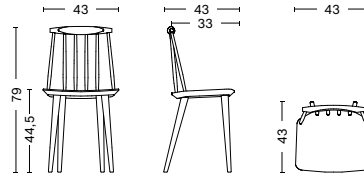

WHITE
PAINTED BEECH

NATURE
BEECH

DUSTY GREY
PAINTED BEECH

STONE GREY
PAINTED BEECH

DIMENSIONS

WIDTH / 43 cm / 16.9"
DEPTH / 43 cm / 16.9"
HEIGHT / 79 cm / 31.1"
SEAT HEIGHT / 44,5 cm / 17.52"
SEAT DEPTH / 33 cm / 13"