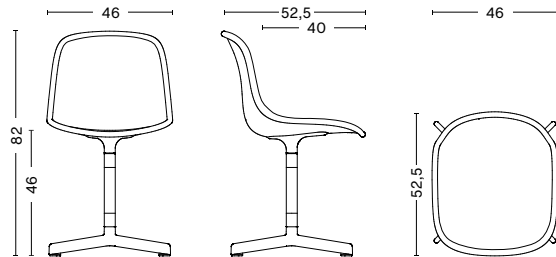

COMBINATIONS

Shell \ Base	Base	
	SOFT BLACK	POLISHED ALUMINIUM
BORDEAUX		•
CREAM WHITE		•
GREEN		•
MUD GREY		•
ORANGE		•
SOFT BLACK	•	•
UPHOLSTERED		•

DIMENSIONS

WIDTH / 46 cm / 18.11"

DEPTH / 52,5 cm / 20.66"

HEIGHT / 82 cm / 32.28"

SEAT HEIGHT / 46 cm / 18.11"

SEAT DEPTH / 40 cm / 15.75"

GLIDERS

PLASTIC GLIDER / Standard on all variants. Suitable for all floorings that are not too sensitive.

FELT GLIDER / For wooden floors.