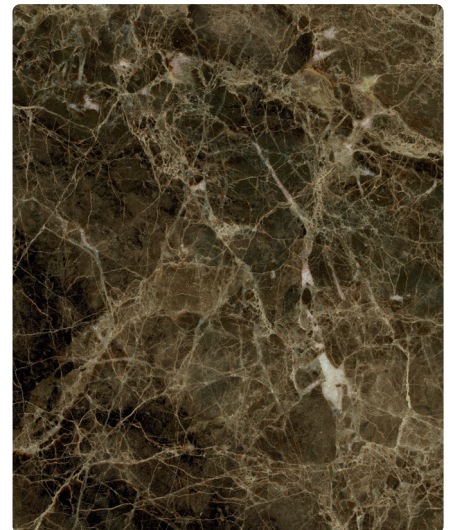

Marble Tops

MA Arabescato

MST Statuarietto

MN Nero Marquina

MLE Levanto

MRR Rosso Rubino

MBE Brown Emperador

MSH Sahara Noir

MV Verde Alpi

MGC Grigio Carnico

Please use this sample card as indicative, only. It is provided as a guide.
There may be variations between this sample card and the real samples.