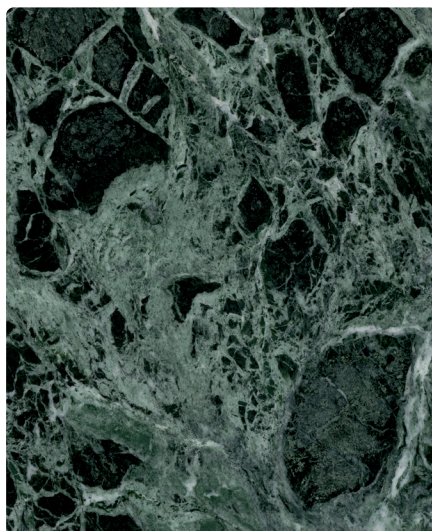

Marble Tops

MA Arabescato

MST Statuarietto

MN Nero Marquina

MLE Levanto

MRR Rosso Rubino

MBE Brown Emperador

MSH Sahara Noir

MV Verde Alpi

MGC Grigio Carnico

Please use this sample card as indicative, only. It is provided as a guide.
There may be variations between this sample card and the real samples.