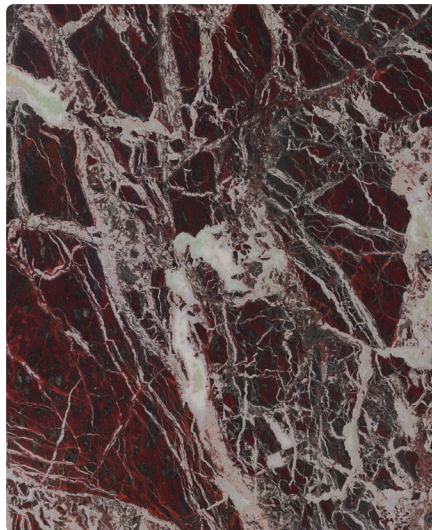

Marble Tops

MA Arabescato

MST Statuarietto

MN Nero Marquina

MLE Levanto

MRR Rosso Rubino

MBE Brown Emperador

MSH Sahara Noir

MV Verde Alpi

MGC Grigio Carnico

Please use this sample card as indicative, only. It is provided as a guide.
There may be variations between this sample card and the real samples.