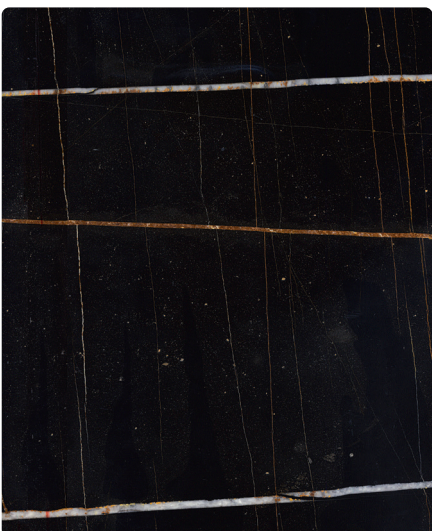

Marble Tops

MA Arabescato

MST Statuarietto

MN Nero Marquina

MLE Levanto

MRR Rosso Rubino

MBE Brown Emperador

MSH Sahara Noir

MV Verde Alpi

MGC Grigio Carnico

Please use this sample card as indicative, only. It is provided as a guide.
There may be variations between this sample card and the real samples.