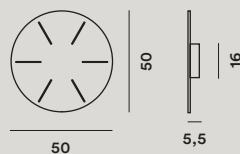

## **Round multiple canopy**

Colour: white  
Laquered metal

Weight: net kg 9,00

⊕ CE  IP 20

code: ROSONE01 10

	vat excluded
	377,00

Max 30 kg

## **Linear multiple canopy 90 cm**

Colour: white  
Laquered metal

Weight: net kg 7,00

⊕ CE  IP 20

code: ROSONE02 10

	vat excluded
	317,00

Max 30 kg

## Linear multiple canopy 135 cm

Colour: white  
Laquered metal

Weight: net kg 10,00

⊕ CE  IP 20

code: ROSONE03 10

vat excluded  
422,00

Max 30 kg

Max refers  
to installation  
in staggered  
composition