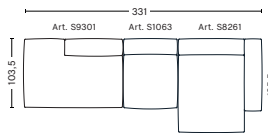

COMBINATIONS

3 SEATER COMBINATION 1

DIMENSIONS

W278,5 x D103,5 x H67 cm
Seat H37 cm

3 SEATER COMBINATION 3 | LEFT ARMREST

DIMENSIONS

W314 x D135,5 x H67 cm
Seat H37 cm

3 SEATER COMBINATION 3 | RIGHT ARMREST

DIMENSIONS

W314 x D135,5 x H67 cm
Seat H37 cm

3 SEATER COMBINATION 4 | LEFT ARMREST

DIMENSIONS

W321 x D127,5 x H67 cm
Seat H40 cm

3 SEATER COMBINATION 4 | RIGHT ARMREST

DIMENSIONS

W331 x D135,5 x H67 cm
Seat H37 cm

3 SEATER COMBINATION 5 | LEFT ARMREST

DIMENSIONS

W348 x D135,5 x H67 cm
Seat H37 cm

3 SEATER COMBINATION 5 | RIGHT ARMREST

DIMENSIONS

W348 x D135,5 x H67 cm
Seat H37 cm

FABRIC GROUPS

1 | Linara, Random Fade, Mode, Metaphor, Lint, Swarm, Atlas 2 | Steelcut, Steelcut Trio, Melange Nap, Lola, Olavi by HAY, Flamiber, Fairway, Linen Grid 3 | Divina, Divina Melange, Divina MD, Ruskin, Roden, DOT 1682, Re-wool 4 | Hallingdal, Lila, Raas, Bolgheri 5 | Sierra, Balder 6 | Sense, Vidar, Nevada, California, Coda