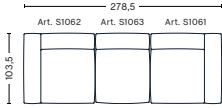

DIMENSIONS

W102 x D103,5 x H67 cm
 Seat H37 cm
 Armrest W29 x H67 cm
 Foam option

S1063 | NARROW | MIDDLE

DIMENSIONS

W74,5 x D103,5 x H67 cm
 Seat H37 cm
 Foam option

S1962 | WIDE | LEFT END

DIMENSIONS

W119 x D103,5 x H67 cm
 Seat H37 cm
 Armrest W29 x H67 cm
 Foam option

DIMENSIONS

W256,5 x D103,5 x H67 cm
Seat H37 cm

2,5 SEATER COMBINATION 2 | RIGHT ARMREST

DIMENSIONS

W256,5 x D103,5 x H67 cm
Seat H37 cm

2,5 SEATER COMBINATION 3 | LEFT ARMREST

DIMENSIONS

W256,5 x D135,5 x H67 cm
Seat H37 cm

2,5 SEATER COMBINATION 3 | RIGHT ARMREST

DIMENSIONS

W256,5 x D135,5 x H67 cm
Seat H37 cm

FABRIC GROUPS

1 | Linara, Random Fade, Mode, Metaphor, Lint, Swarm, Atlas 2 | Steelcut, Steelcut Trio, Melange Nap, Lola, Olavi by HAY, Flamiber, Fairway, Linen Grid 3 | Divina, Divina Melange, Divina MD, Ruskin, Roden, DOT 1682, Re-wool 4 | Hallingdal, Lila, Raas, Bolgheri 5 | Sierra, Balder 6 | Sense, Vidar, Nevada, California, Coda

COMBINATIONS

3 SEATER COMBINATION 1

DIMENSIONS

W278,5 x D103,5 x H67 cm
Seat H37 cm

3 SEATER COMBINATION 3 | LEFT ARMREST

DIMENSIONS

W314 x D135,5 x H67 cm
Seat H37 cm

3 SEATER COMBINATION 3 | RIGHT ARMREST