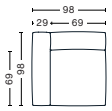

DIMENSIONS

W102 x D103,5 x H67 cm
 Seat H37 cm
 Armrest W29 x H67 cm
 Foam option

S1063 | NARROW | MIDDLE

DIMENSIONS

W74,5 x D103,5 x H67 cm
 Seat H37 cm
 Foam option

S1962 | WIDE | LEFT END

DIMENSIONS

W119 x D103,5 x H67 cm
 Seat H37 cm
 Armrest W29 x H67 cm
 Foam option

S1961 | WIDE | RIGHT END

DIMENSIONS

W119 x D103,5 x H67 cm
 Seat H37 cm
 Armrest W29 x H67 cm
 Foam option

S1963 | WIDE | MIDDLE

DIMENSIONS

W91,5 x D103,5 x H67 cm
 Seat H37 cm
 Foam option

S1862 | CORNER | LEFT END

DIMENSIONS

W98 x D98 x H67 cm
 Seat H37 cm
 Armrest W29 x H67 cm
 Foam option

S1861 | CORNER | RIGHT END

DIMENSIONS

W98 x D98 x H67 cm
 Seat H37 cm
 Armrest W29 x H67 cm
 Foam option

Foam option

FABRIC GROUPS

DIMENSIONS

W256,5 x D103,5 x H67 cm
Seat H37 cm

2,5 SEATER COMBINATION 2 | RIGHT ARMREST

DIMENSIONS

W256,5 x D103,5 x H67 cm
Seat H37 cm

2,5 SEATER COMBINATION 3 | LEFT ARMREST

DIMENSIONS

W256,5 x D135,5 x H67 cm
Seat H37 cm