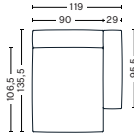

DIMENSIONS

W98 x D98 x H67 cm
 Seat H37 cm
 Armrest W29 x H67 cm
 Foam option

S1861 | CORNER | RIGHT END

DIMENSIONS

W98 x D98 x H67 cm
 Seat H37 cm
 Armrest W29 x H67 cm
 Foam option

Foam option

FABRIC GROUPS

MODULES

S8162 | CHAISE LONGUE SHORT | NARROW | LEFT END*

DIMENSIONS

W102 x D135,5 x H67 cm
 Seat H37 cm
 Armrest W29 x H67 cm
 Foam option

S8161 | CHAISE LONGUE SHORT | NARROW | RIGHT END*

DIMENSIONS

W102 x D135,5 x H67 cm
 Seat H37 cm
 Armrest W29 x H67 cm
 Foam option

S8262 | CHAISE LONGUE SHORT | | WIDE | LEFT END*

DIMENSIONS

W119 x D135,5 x H67 cm
 Seat H37 cm
 Backrest W24 cm
 Foam option

S8261 | CHAISE LONGUE SHORT | | WIDE | RIGHT END*

DIMENSIONS

W119 x D135,5 x H67 cm
 Seat H37 cm
 Backrest W24 cm
 Foam option

S7262 | CHAISE LONGUE LONG | WIDE | LEFT END*

DIMENSIONS

W122 x D153 x H67 cm
 Seat H37 cm
 Armrest W29 x H67 cm
 Foam option

S7261 | CHAISE LONGUE LONG | WIDE | RIGHT END*

DIMENSIONS

W122 x D153 x H67 cm
 Seat H37 cm
 Armrest W29 x H67 cm
 Foam option