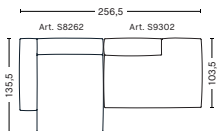

COMBINATIONS

2 SEATER COMBINATION 1

DIMENSIONS

W204 x D103,5 x H67 cm
Seat H37 cm

2,5 SEATER COMBINATION 1

DIMENSIONS

W238 x D103,5 x H67 cm
Seat H37 cm

2,5 SEATER COMBINATION 2 | LEFT ARMREST

DIMENSIONS

W256,5 x D103,5 x H67 cm
Seat H37 cm

2,5 SEATER COMBINATION 2 | RIGHT ARMREST

DIMENSIONS

W256,5 x D103,5 x H67 cm
Seat H37 cm

2,5 SEATER COMBINATION 3 | LEFT ARMREST

DIMENSIONS

W256,5 x D135,5 x H67 cm
Seat H37 cm

2,5 SEATER COMBINATION 3 | RIGHT ARMREST

DIMENSIONS

W256,5 x D135,5 x H67 cm
Seat H37 cm

FABRIC GROUPS

1 | Linara, Random Fade, Mode, Metaphor, Lint, Swarm, Atlas 2 | Steelcut, Steelcut Trio, Melange Nap, Lola, Olavi by HAY, Flamiber, Fairway, Linen Grid 3 | Divina, Divina Melange, Divina MD, Ruskin, Roden, DOT 1682, Re-wool 4 | Hallingdal, Lila, Raas, Bolgheri 5 | Sierra, Balder 6 | Sense, Vidar, Nevada, California, Coda

COMBINATIONS

3 SEATER COMBINATION 1

DIMENSIONS

W278,5 x D103,5 x H67 cm
Seat H37 cm

3 SEATER COMBINATION 3 | LEFT ARMREST

DIMENSIONS

W314 x D135,5 x H67 cm
Seat H37 cm

3 SEATER COMBINATION 3 | RIGHT ARMREST