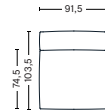

DIMENSIONS

W102 x D103,5 x H67 cm
 Seat H37 cm
 Armrest W29 x H67 cm
 Foam option

S1063 | NARROW | MIDDLE

DIMENSIONS

W74,5 x D103,5 x H67 cm
 Seat H37 cm
 Foam option

S1962 | WIDE | LEFT END

DIMENSIONS

W119 x D103,5 x H67 cm
 Seat H37 cm
 Armrest W29 x H67 cm
 Foam option

S1961 | WIDE | RIGHT END

DIMENSIONS

W119 x D103,5 x H67 cm
 Seat H37 cm
 Armrest W29 x H67 cm
 Foam option

S1963 | WIDE | MIDDLE

DIMENSIONS

W91,5 x D103,5 x H67 cm
 Seat H37 cm
 Foam option

S1862 | CORNER | LEFT END

DIMENSIONS

W98 x D98 x H67 cm
 Seat H37 cm
 Armrest W29 x H67 cm
 Foam option

S1861 | CORNER | RIGHT END

DIMENSIONS

W98 x D98 x H67 cm
 Seat H37 cm
 Armrest W29 x H67 cm
 Foam option

Foam option

FABRIC GROUPS

DIMENSIONS

W256,5 x D103,5 x H67 cm
Seat H37 cm

2,5 SEATER COMBINATION 2 | RIGHT ARMREST

DIMENSIONS

W256,5 x D103,5 x H67 cm
Seat H37 cm

2,5 SEATER COMBINATION 3 | LEFT ARMREST

DIMENSIONS

W256,5 x D135,5 x H67 cm
Seat H37 cm