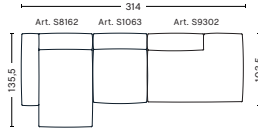

2,5 SEATER COMBINATION 3 | RIGHT ARMREST

DIMENSIONS

W256,5 x D135,5 x H67 cm
Seat H37 cm

FABRIC GROUPS

1 | Linara, Random Fade, Mode, Metaphor, Lint, Swarm, Atlas 2 | Steelcut, Steelcut Trio, Melange Nap, Lola, Olavi by HAY, Flamiber, Fairway, Linen Grid 3 | Divina, Divina Melange, Divina MD, Ruskin, Roden, DOT 1682, Re-wool 4 | Hallingdal, Lila, Raas, Bolgheri 5 | Sierra, Balder 6 | Sense, Vidar, Nevada, California, Coda

COMBINATIONS

3 SEATER COMBINATION 1

DIMENSIONS

W278,5 x D103,5 x H67 cm
Seat H37 cm

3 SEATER COMBINATION 3 | LEFT ARMREST

DIMENSIONS

W314 x D135,5 x H67 cm
Seat H37 cm

3 SEATER COMBINATION 3 | RIGHT ARMREST

DIMENSIONS

W314 x D135,5 x H67 cm
Seat H37 cm

3 SEATER COMBINATION 4 | LEFT ARMREST

DIMENSIONS

W321 x D127,5 x H67 cm
Seat H40 cm

3 SEATER COMBINATION 4 | RIGHT ARMREST

DIMENSIONS

W331 x D135,5 x H67 cm
Seat H37 cm

3 SEATER COMBINATION 5 | LEFT ARMREST

DIMENSIONS

W348 x D135,5 x H67 cm
Seat H37 cm

3 SEATER COMBINATION 5 | RIGHT ARMREST

DIMENSIONS

W348 x D135,5 x H67 cm
Seat H37 cm

FABRIC GROUPS

1 | Linara, Random Fade, Mode, Metaphor, Lint, Swarm, Atlas 2 | Steelcut, Steelcut Trio, Melange Nap, Lola, Olavi by HAY, Flamiber, Fairway, Linen Grid 3 | Divina, Divina Melange, Divina MD, Ruskin, Roden, DOT 1682, Re-wool 4 | Hallingdal, Lila, Raas, Bolgheri 5 | Sierra, Balder 6 | Sense, Vidar, Nevada, California, Coda