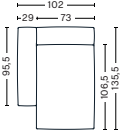

MODULES

S8162 | CHAISE LONGUE SHORT | NARROW | LEFT END*

DIMENSIONS

W102 x D135,5 x H67 cm
Seat H37 cm
Armrest W29 x H67 cm
Foam option