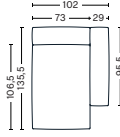

DIMENSIONS

W98 x D98 x H67 cm
 Seat H37 cm
 Armrest W29 x H67 cm
 Foam option

S1861 | CORNER | RIGHT END

DIMENSIONS

W98 x D98 x H67 cm
 Seat H37 cm
 Armrest W29 x H67 cm
 Foam option

Foam option

FABRIC GROUPS

MODULES

S8162 | CHAISE LONGUE SHORT | NARROW | LEFT END*

DIMENSIONS

W102 x D135,5 x H67 cm
 Seat H37 cm
 Armrest W29 x H67 cm
 Foam option

S8161 | CHAISE LONGUE SHORT | NARROW | RIGHT END*

DIMENSIONS

W102 x D135,5 x H67 cm
 Seat H37 cm
 Armrest W29 x H67 cm
 Foam option

S8262 | CHAISE LONGUE SHORT | | WIDE | LEFT END*

DIMENSIONS

W119 x D135,5 x H67 cm
 Seat H37 cm
 Backrest W24 cm
 Foam option

S8261 | CHAISE LONGUE SHORT | | WIDE | RIGHT END*

DIMENSIONS

W119 x D135,5 x H67 cm
 Seat H37 cm
 Backrest W24 cm
 Foam option

S7262 | CHAISE LONGUE LONG | WIDE | LEFT END*

DIMENSIONS

W122 x D153 x H67 cm
 Seat H37 cm
 Armrest W29 x H67 cm
 Foam option

S7261 | CHAISE LONGUE LONG | WIDE | RIGHT END*

DIMENSIONS

W122 x D153 x H67 cm
 Seat H37 cm
 Armrest W29 x H67 cm
 Foam option