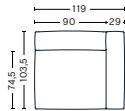

DIMENSIONS

W102 x D103,5 x H67 cm
 Seat H37 cm
 Armrest W29 x H67 cm
 Foam option

S1063 | NARROW | MIDDLE

DIMENSIONS

W74,5 x D103,5 x H67 cm
 Seat H37 cm
 Foam option

S1962 | WIDE | LEFT END

DIMENSIONS

W119 x D103,5 x H67 cm
 Seat H37 cm
 Armrest W29 x H67 cm
 Foam option

S1961 | WIDE | RIGHT END

DIMENSIONS

W119 x D103,5 x H67 cm
 Seat H37 cm
 Armrest W29 x H67 cm
 Foam option

S1963 | WIDE | MIDDLE

DIMENSIONS

W91,5 x D103,5 x H67 cm
 Seat H37 cm
 Foam option

S1862 | CORNER | LEFT END

DIMENSIONS

W98 x D98 x H67 cm
 Seat H37 cm
 Armrest W29 x H67 cm
 Foam option

S1861 | CORNER | RIGHT END

DIMENSIONS

W98 x D98 x H67 cm
 Seat H37 cm
 Armrest W29 x H67 cm
 Foam option

Foam option

FABRIC GROUPS

DIMENSIONS

W256,5 x D103,5 x H67 cm
Seat H37 cm

2,5 SEATER COMBINATION 2 | RIGHT ARMREST

DIMENSIONS

W256,5 x D103,5 x H67 cm
Seat H37 cm

2,5 SEATER COMBINATION 3 | LEFT ARMREST

DIMENSIONS

W256,5 x D135,5 x H67 cm
Seat H37 cm