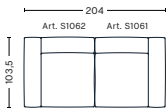

02 | OTTOMAN | SMALL

DIMENSIONS

W87 x D104 x H37 cm

Seat H37 cm

MAGS CUSHIONS

9 | MAGS CUSHION

DIMENSIONS

W55 x D9 x H48 cm

10 | MAGS CUSHION

DIMENSIONS

W60 x D9 x H33 cm

*Please contact our sales department if connecting two chaise longue modules

FABRIC GROUPS

1 | Linara, Random Fade, Mode, Metaphor, Lint, Swarm, Atlas 2 | Steelcut, Steelcut Trio, Melange Nap, Lola, Olavi by HAY, Flamiber, Fairway, Linen Grid 3 | Divina, Divina Melange, Divina MD, Ruskin, Roden, DOT 1682, Re-wool 4 | Hallingdal, Lila, Raas, Bolgheri 5 | Sierra, Balder 6 | Sense, Vidar, Nevada, California, Coda

COMBINATIONS

2 SEATER COMBINATION 1

DIMENSIONS

W204 x D103,5 x H67 cm
Seat H37 cm

2,5 SEATER COMBINATION 1

DIMENSIONS

W238 x D103,5 x H67 cm
Seat H37 cm

2,5 SEATER COMBINATION 2 | LEFT ARMREST

DIMENSIONS

W256,5 x D103,5 x H67 cm
Seat H37 cm

2,5 SEATER COMBINATION 2 | RIGHT ARMREST

DIMENSIONS

W256,5 x D103,5 x H67 cm
Seat H37 cm

2,5 SEATER COMBINATION 3 | LEFT ARMREST

DIMENSIONS

W256,5 x D135,5 x H67 cm
Seat H37 cm