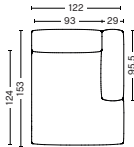

DIMENSIONS

W98 x D98 x H67 cm
 Seat H37 cm
 Armrest W29 x H67 cm
 Foam option

S1861 | CORNER | RIGHT END

DIMENSIONS

W98 x D98 x H67 cm
 Seat H37 cm
 Armrest W29 x H67 cm
 Foam option

Foam option

FABRIC GROUPS

MODULES

S8162 | CHAISE LONGUE SHORT | NARROW | LEFT END*

DIMENSIONS

W102 x D135,5 x H67 cm
 Seat H37 cm
 Armrest W29 x H67 cm
 Foam option

S8161 | CHAISE LONGUE SHORT | NARROW | RIGHT END*

DIMENSIONS

W102 x D135,5 x H67 cm
 Seat H37 cm
 Armrest W29 x H67 cm
 Foam option

S8262 | CHAISE LONGUE SHORT | | WIDE | LEFT END*

DIMENSIONS

W119 x D135,5 x H67 cm
 Seat H37 cm
 Backrest W24 cm
 Foam option

S8261 | CHAISE LONGUE SHORT | | WIDE | RIGHT END*

DIMENSIONS

W119 x D135,5 x H67 cm
 Seat H37 cm
 Backrest W24 cm
 Foam option

S7262 | CHAISE LONGUE LONG | WIDE | LEFT END*

DIMENSIONS

W122 x D153 x H67 cm
 Seat H37 cm
 Armrest W29 x H67 cm
 Foam option

S7261 | CHAISE LONGUE LONG | WIDE | RIGHT END*

DIMENSIONS

W122 x D153 x H67 cm
 Seat H37 cm
 Armrest W29 x H67 cm
 Foam option