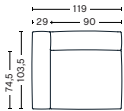

DIMENSIONS

W102 x D103,5 x H67 cm
 Seat H37 cm
 Armrest W29 x H67 cm
 Foam option

S1063 | NARROW | MIDDLE

DIMENSIONS

W74,5 x D103,5 x H67 cm
 Seat H37 cm
 Foam option

S1962 | WIDE | LEFT END

DIMENSIONS

W119 x D103,5 x H67 cm
 Seat H37 cm
 Armrest W29 x H67 cm
 Foam option

S1961 | WIDE | RIGHT END

DIMENSIONS

W119 x D103,5 x H67 cm
 Seat H37 cm
 Armrest W29 x H67 cm
 Foam option

S1963 | WIDE | MIDDLE

DIMENSIONS

W91,5 x D103,5 x H67 cm
 Seat H37 cm
 Foam option

S1862 | CORNER | LEFT END

DIMENSIONS

W98 x D98 x H67 cm
 Seat H37 cm
 Armrest W29 x H67 cm
 Foam option

S1861 | CORNER | RIGHT END

DIMENSIONS

W98 x D98 x H67 cm
 Seat H37 cm
 Armrest W29 x H67 cm
 Foam option

Foam option

FABRIC GROUPS

DIMENSIONS

W256,5 x D103,5 x H67 cm
Seat H37 cm

2,5 SEATER COMBINATION 2 | RIGHT ARMREST

DIMENSIONS

W256,5 x D103,5 x H67 cm
Seat H37 cm

2,5 SEATER COMBINATION 3 | LEFT ARMREST

DIMENSIONS

W256,5 x D135,5 x H67 cm
Seat H37 cm