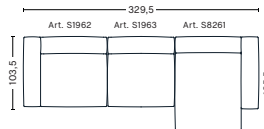

COMBINATIONS

3 SEATER COMBINATION 9 | LEFT ARMREST

DIMENSIONS

W278,5 x D135,5 x H67 cm
Seat H37 cm

3 SEATER COMBINATION 9 | RIGHT ARMREST

DIMENSIONS

W278,5 x D135,5 x H67 cm
Seat H37 cm

3 SEATER COMBINATION 10 | LEFT ARMREST

DIMENSIONS

W312,5 x D135,5 x H67 cm
Seat H37 cm

3 SEATER COMBINATION 10 | RIGHT ARMREST

DIMENSIONS

W312,5 x D135,5 x H67 cm
Seat H37 cm

3 SEATER COMBINATION 11 | LEFT ARMREST

DIMENSIONS

W312,5 x D135,5 x H67 cm
Seat H37 cm

3 SEATER COMBINATION 11 | RIGHT ARMREST

DIMENSIONS

W329,5 x D135,5 x H67 cm
Seat H37 cm

FABRIC GROUPS

1 | Linara, Random Fade, Mode, Metaphor, Lint, Swarm, Atlas 2 | Steelcut, Steelcut Trio, Melange Nap, Lola, Olavi by HAY, Flamiber, Fairway, Linen Grid 3 | Divina, Divina Melange, Divina MD, Ruskin, Roden, DOT 1682, Re-wool 4 | Hallingdal, Lila, Raas, Bolgheri 5 | Sierra, Balder 6 | Sense, Vidar, Nevada, California, Coda