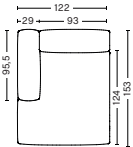

DIMENSIONS

W98 x D98 x H67 cm
 Seat H37 cm
 Armrest W29 x H67 cm
 Foam option

S1861 | CORNER | RIGHT END

DIMENSIONS

W98 x D98 x H67 cm
 Seat H37 cm
 Armrest W29 x H67 cm
 Foam option

Foam option

FABRIC GROUPS

MODULES

S8162 | CHAISE LONGUE SHORT | NARROW | LEFT END*

DIMENSIONS

W102 x D135,5 x H67 cm
 Seat H37 cm
 Armrest W29 x H67 cm
 Foam option

S8161 | CHAISE LONGUE SHORT | NARROW | RIGHT END*

DIMENSIONS

W102 x D135,5 x H67 cm
 Seat H37 cm
 Armrest W29 x H67 cm
 Foam option

S8262 | CHAISE LONGUE SHORT | | WIDE | LEFT END*

DIMENSIONS

W119 x D135,5 x H67 cm
 Seat H37 cm
 Backrest W24 cm
 Foam option

S8261 | CHAISE LONGUE SHORT | | WIDE | RIGHT END*

DIMENSIONS

W119 x D135,5 x H67 cm
 Seat H37 cm
 Backrest W24 cm
 Foam option

S7262 | CHAISE LONGUE LONG | WIDE | LEFT END*

DIMENSIONS

W122 x D153 x H67 cm
 Seat H37 cm
 Armrest W29 x H67 cm
 Foam option

S7261 | CHAISE LONGUE LONG | WIDE | RIGHT END*

DIMENSIONS

W122 x D153 x H67 cm
 Seat H37 cm
 Armrest W29 x H67 cm
 Foam option