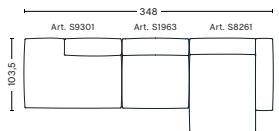

COMBINATIONS

3 SEATER COMBINATION 1

DIMENSIONS

W278,5 x D103,5 x H67 cm
Seat H37 cm

3 SEATER COMBINATION 3 | LEFT ARMREST

DIMENSIONS

W314 x D135,5 x H67 cm
Seat H37 cm

3 SEATER COMBINATION 3 | RIGHT ARMREST

DIMENSIONS

W314 x D135,5 x H67 cm
Seat H37 cm

3 SEATER COMBINATION 4 | LEFT ARMREST

DIMENSIONS

W321 x D127,5 x H67 cm
Seat H40 cm

3 SEATER COMBINATION 4 | RIGHT ARMREST

DIMENSIONS

W331 x D135,5 x H67 cm
Seat H37 cm

3 SEATER COMBINATION 5 | LEFT ARMREST

DIMENSIONS

W348 x D135,5 x H67 cm
Seat H37 cm

3 SEATER COMBINATION 5 | RIGHT ARMREST

DIMENSIONS

W348 x D135,5 x H67 cm
Seat H37 cm

FABRIC GROUPS

1 | Linara, Random Fade, Mode, Metaphor, Lint, Swarm, Atlas 2 | Steelcut, Steelcut Trio, Melange Nap, Lola, Olavi by HAY, Flamiber, Fairway, Linen Grid 3 | Divina, Divina Melange, Divina MD, Ruskin, Roden, DOT 1682, Re-wool 4 | Hallingdal, Lila, Raas, Bolgheri 5 | Sierra, Balder 6 | Sense, Vidar, Nevada, California, Coda