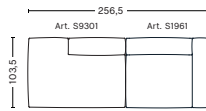

DIMENSIONS

W102 x D103,5 x H67 cm
 Seat H37 cm
 Armrest W29 x H67 cm
 Foam option

S1063 | NARROW | MIDDLE

DIMENSIONS

W74,5 x D103,5 x H67 cm
 Seat H37 cm
 Foam option

S1962 | WIDE | LEFT END

DIMENSIONS

W119 x D103,5 x H67 cm
 Seat H37 cm
 Armrest W29 x H67 cm
 Foam option

10 | MAGS CUSHION

DIMENSIONS

W60 x D9 x H33 cm

*Please contact our sales department if connecting two chaise longue modules

FABRIC GROUPS

1 | Linara, Random Fade, Mode, Metaphor, Lint, Swarm, Atlas 2 | Steelcut, Steelcut Trio, Melange Nap, Lola, Olavi by HAY, Flamiber, Fairway, Linen Grid 3 | Divina, Divina Melange, Divina MD, Ruskin, Roden, DOT 1682, Re-wool 4 | Hallingdal, Lila, Raas, Bolgheri 5 | Sierra, Balder 6 | Sense, Vidar, Nevada, California, Coda

COMBINATIONS

2 SEATER COMBINATION 1

DIMENSIONS

W204 x D103,5 x H67 cm
Seat H37 cm

2,5 SEATER COMBINATION 1

DIMENSIONS

W238 x D103,5 x H67 cm
Seat H37 cm

2,5 SEATER COMBINATION 2 | LEFT ARMREST

DIMENSIONS

W256,5 x D103,5 x H67 cm
Seat H37 cm

2,5 SEATER COMBINATION 2 | RIGHT ARMREST

DIMENSIONS

W256,5 x D103,5 x H67 cm
Seat H37 cm

2,5 SEATER COMBINATION 3 | LEFT ARMREST

DIMENSIONS

W256,5 x D135,5 x H67 cm
Seat H37 cm