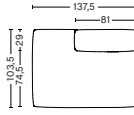

DIMENSIONS

W102 x D103,5 x H67 cm
 Seat H37 cm
 Armrest W29 x H67 cm
 Foam option

S1063 | NARROW | MIDDLE

DIMENSIONS

W74,5 x D103,5 x H67 cm
 Seat H37 cm
 Foam option

S1962 | WIDE | LEFT END

DIMENSIONS

W119 x D103,5 x H67 cm
 Seat H37 cm
 Armrest W29 x H67 cm
 Foam option

S7262 | CHAISE LONGUE LONG | WIDE | LEFT END*

DIMENSIONS

W122 x D153 x H67 cm
 Seat H37 cm
 Armrest W29 x H67 cm
 Foam option

S7261 | CHAISE LONGUE LONG | WIDE | RIGHT END*

DIMENSIONS

W122 x D153 x H67 cm
 Seat H37 cm
 Armrest W29 x H67 cm
 Foam option

MODULES

S9302 | LOUNGE | LEFT BACKREST*

DIMENSIONS

W137,5 x D103,5 x H67 cm

Seat H37 cm

Foam option

S9301 | LOUNGE | RIGHT BACKREST*

DIMENSIONS

W137,5 x D103,5 x H67 cm

Seat H37 cm

Foam option

MAGS OTTOMAN

01 | OTTOMAN | EXTRA SMALL

DIMENSIONS

W87 x D87 x H37 cm

Seat H37 cm