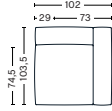

MAGS SOFT SOFA

MODULE OVERVIEW

HAY

MODULES

S1062 | NARROW | LEFT END

DIMENSIONS

W102 x D103,5 x H67 cm
 Seat H37 cm
 Armrest W29 x H67 cm
 Foam option

S1061 | NARROW | RIGHT END

DIMENSIONS

W102 x D103,5 x H67 cm
 Seat H37 cm
 Armrest W29 x H67 cm
 Foam option

S1063 | NARROW | MIDDLE

DIMENSIONS

W74,5 x D103,5 x H67 cm
 Seat H37 cm
 Foam option

S1962 | WIDE | LEFT END

DIMENSIONS

W119 x D103,5 x H67 cm
 Seat H37 cm
 Armrest W29 x H67 cm
 Foam option

S1961 | WIDE | RIGHT END

DIMENSIONS

W119 x D103,5 x H67 cm
 Seat H37 cm
 Armrest W29 x H67 cm
 Foam option

S1963 | WIDE | MIDDLE

DIMENSIONS

W91,5 x D103,5 x H67 cm
 Seat H37 cm
 Foam option

S1862 | CORNER | LEFT END

DIMENSIONS

W98 x D98 x H67 cm
 Seat H37 cm
 Armrest W29 x H67 cm
 Foam option

S1861 | CORNER | RIGHT END

DIMENSIONS

W98 x D98 x H67 cm
 Seat H37 cm
 Armrest W29 x H67 cm
 Foam option

Foam option

FABRIC GROUPS