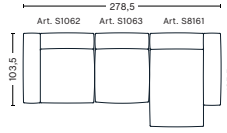

DIMENSIONS

W314 x D135,5 x H67 cm
Seat H37 cm

3 SEATER COMBINATION 4 | LEFT ARMREST

DIMENSIONS

W321 x D127,5 x H67 cm
Seat H40 cm

3 SEATER COMBINATION 4 | RIGHT ARMREST

DIMENSIONS

W331 x D135,5 x H67 cm
Seat H37 cm

3 SEATER COMBINATION 5 | LEFT ARMREST

DIMENSIONS

W348 x D135,5 x H67 cm
Seat H37 cm

3 SEATER COMBINATION 5 | RIGHT ARMREST

DIMENSIONS

W348 x D135,5 x H67 cm
Seat H37 cm

FABRIC GROUPS

1 | Linara, Random Fade, Mode, Metaphor, Lint, Swarm, Atlas 2 | Steelcut, Steelcut Trio, Melange Nap, Lola, Olavi by HAY, Flamiber, Fairway, Linen Grid 3 | Divina, Divina Melange, Divina MD, Ruskin, Roden, DOT 1682, Re-wool 4 | Hallingdal, Lila, Raas, Bolgheri 5 | Sierra, Balder 6 | Sense, Vidar, Nevada, California, Coda

COMBINATIONS

3 SEATER COMBINATION 9 | LEFT ARMREST

DIMENSIONS

W278,5 x D135,5 x H67 cm
Seat H37 cm

3 SEATER COMBINATION 9 | RIGHT ARMREST

DIMENSIONS

W278,5 x D135,5 x H67 cm
Seat H37 cm

3 SEATER COMBINATION 10 | LEFT ARMREST

DIMENSIONS

W312,5 x D135,5 x H67 cm
Seat H37 cm

3 SEATER COMBINATION 10 | RIGHT ARMREST

DIMENSIONS

W312,5 x D135,5 x H67 cm
Seat H37 cm

3 SEATER COMBINATION 11 | LEFT ARMREST

DIMENSIONS

W312,5 x D135,5 x H67 cm
Seat H37 cm