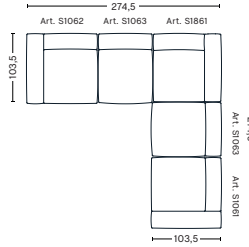

DIMENSIONS

W98 x D98 x H67 cm
 Seat H37 cm
 Armrest W29 x H67 cm
 Foam option

S1861 | CORNER | RIGHT END

DIMENSIONS

W98 x D98 x H67 cm
 Seat H37 cm
 Armrest W29 x H67 cm
 Foam option

Foam option

FABRIC GROUPS

3 SEATER COMBINATION 11 | RIGHT ARMREST

DIMENSIONS

W329,5 x D135,5 x H67 cm
Seat H37 cm

FABRIC GROUPS

1 | Linara, Random Fade, Mode, Metaphor, Lint, Swarm, Atlas 2 | Steelcut, Steelcut Trio, Melange Nap, Lola, Olavi by HAY, Flamiber, Fairway, Linen Grid 3 | Divina, Divina Melange, Divina MD, Ruskin, Roden, DOT 1682, Re-wool 4 | Hallingdal, Lila, Raas, Bolgheri 5 | Sierra, Balder 6 | Sense, Vidar, Nevada, California, Coda

COMBINATIONS

CORNER COMBINATION 1 | LEFT

DIMENSIONS

W274,5 x D274,5 x H67 cm
Seat H37 cm

CORNER COMBINATION 1 | RIGHT

DIMENSIONS

W274,5 x D274,5 x H67 cm
Seat H37 cm

CORNER COMBINATION 2 | LEFT

DIMENSIONS

W274,5 x D235,5 x H67 cm
Seat H37 cm

CORNER COMBINATION 2 | RIGHT

DIMENSIONS

W274,5 x D235,5 x H67 cm
Seat H37 cm

FABRIC GROUPS

1 | Linara, Random Fade, Mode, Metaphor, Lint, Swarm, Atlas 2 | Steelcut, Steelcut Trio, Melange Nap, Lola, Olavi by HAY, Flamiber, Fairway, Linen Grid 3 | Divina, Divina Melange, Divina MD, Ruskin, Roden, DOT 1682, Re-wool 4 | Hallingdal, Lila, Raas, Bolgheri 5 | Sierra, Balder 6 | Sense, Vidar, Nevada, California, Coda