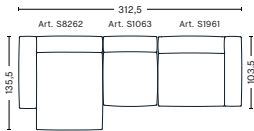

3 SEATER COMBINATION 5 | LEFT ARMREST

DIMENSIONS

W348 x D135,5 x H67 cm
Seat H37 cm

3 SEATER COMBINATION 5 | RIGHT ARMREST

DIMENSIONS

W348 x D135,5 x H67 cm
Seat H37 cm

FABRIC GROUPS

1 | Linara, Random Fade, Mode, Metaphor, Lint, Swarm, Atlas 2 | Steelcut, Steelcut Trio, Melange Nap, Lola, Olavi by HAY, Flamiber, Fairway, Linen Grid 3 | Divina, Divina Melange, Divina MD, Ruskin, Roden, DOT 1682, Re-wool 4 | Hallingdal, Lila, Raas, Bolgheri 5 | Sierra, Balder 6 | Sense, Vidar, Nevada, California, Coda

COMBINATIONS

3 SEATER COMBINATION 9 | LEFT ARMREST

DIMENSIONS

W278,5 x D135,5 x H67 cm
Seat H37 cm

3 SEATER COMBINATION 9 | RIGHT ARMREST

DIMENSIONS

W278,5 x D135,5 x H67 cm
Seat H37 cm

3 SEATER COMBINATION 10 | LEFT ARMREST

DIMENSIONS

W312,5 x D135,5 x H67 cm
Seat H37 cm

3 SEATER COMBINATION 10 | RIGHT ARMREST

DIMENSIONS

W312,5 x D135,5 x H67 cm
Seat H37 cm

3 SEATER COMBINATION 11 | LEFT ARMREST

DIMENSIONS

W312,5 x D135,5 x H67 cm
Seat H37 cm