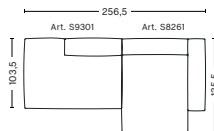

COMBINATIONS

2 SEATER COMBINATION 1

DIMENSIONS

W204 x D103,5 x H67 cm
Seat H37 cm

2,5 SEATER COMBINATION 1

DIMENSIONS

W238 x D103,5 x H67 cm
Seat H37 cm

2,5 SEATER COMBINATION 2 | LEFT ARMREST

DIMENSIONS

W256,5 x D103,5 x H67 cm
Seat H37 cm

2,5 SEATER COMBINATION 2 | RIGHT ARMREST

DIMENSIONS

W256,5 x D103,5 x H67 cm
Seat H37 cm

2,5 SEATER COMBINATION 3 | LEFT ARMREST

DIMENSIONS

W256,5 x D135,5 x H67 cm
Seat H37 cm

2,5 SEATER COMBINATION 3 | RIGHT ARMREST

DIMENSIONS

W256,5 x D135,5 x H67 cm
Seat H37 cm

FABRIC GROUPS

1 | Linara, Random Fade, Mode, Metaphor, Lint, Swarm, Atlas 2 | Steelcut, Steelcut Trio, Melange Nap, Lola, Olavi by HAY, Flamiber, Fairway, Linen Grid 3 | Divina, Divina Melange, Divina MD, Ruskin, Roden, DOT 1682, Re-wool 4 | Hallingdal, Lila, Raas, Bolgheri 5 | Sierra, Balder 6 | Sense, Vidar, Nevada, California, Coda