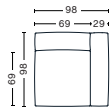

DIMENSIONS

W102 x D103,5 x H67 cm
 Seat H37 cm
 Armrest W29 x H67 cm
 Foam option

S1063 | NARROW | MIDDLE

DIMENSIONS

W74,5 x D103,5 x H67 cm
 Seat H37 cm
 Foam option

S1962 | WIDE | LEFT END

DIMENSIONS

W119 x D103,5 x H67 cm
 Seat H37 cm
 Armrest W29 x H67 cm
 Foam option

S1961 | WIDE | RIGHT END

DIMENSIONS

W119 x D103,5 x H67 cm
 Seat H37 cm
 Armrest W29 x H67 cm
 Foam option

S1963 | WIDE | MIDDLE

DIMENSIONS

W91,5 x D103,5 x H67 cm
 Seat H37 cm
 Foam option

S1862 | CORNER | LEFT END

DIMENSIONS

W98 x D98 x H67 cm
 Seat H37 cm
 Armrest W29 x H67 cm
 Foam option

S1861 | CORNER | RIGHT END

DIMENSIONS

W98 x D98 x H67 cm
 Seat H37 cm
 Armrest W29 x H67 cm
 Foam option

Foam option

FABRIC GROUPS

DIMENSIONS

W256,5 x D103,5 x H67 cm
Seat H37 cm

2,5 SEATER COMBINATION 2 | RIGHT ARMREST

DIMENSIONS

W256,5 x D103,5 x H67 cm
Seat H37 cm

2,5 SEATER COMBINATION 3 | LEFT ARMREST

DIMENSIONS

W256,5 x D135,5 x H67 cm
Seat H37 cm