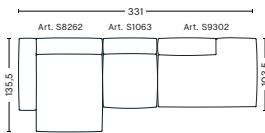

COMBINATIONS

3 SEATER COMBINATION 1

DIMENSIONS

W278,5 x D103,5 x H67 cm
Seat H37 cm

3 SEATER COMBINATION 3 | LEFT ARMREST

DIMENSIONS

W314 x D135,5 x H67 cm
Seat H37 cm

3 SEATER COMBINATION 3 | RIGHT ARMREST

DIMENSIONS

W314 x D135,5 x H67 cm
Seat H37 cm

3 SEATER COMBINATION 4 | LEFT ARMREST

DIMENSIONS

W321 x D127,5 x H67 cm
Seat H40 cm

3 SEATER COMBINATION 4 | RIGHT ARMREST

DIMENSIONS

W331 x D135,5 x H67 cm
Seat H37 cm