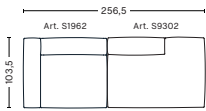

DIMENSIONS

W102 x D103,5 x H67 cm
 Seat H37 cm
 Armrest W29 x H67 cm
 Foam option

S1063 | NARROW | MIDDLE

DIMENSIONS

W74,5 x D103,5 x H67 cm
 Seat H37 cm
 Foam option

S1962 | WIDE | LEFT END

DIMENSIONS

W119 x D103,5 x H67 cm
 Seat H37 cm
 Armrest W29 x H67 cm
 Foam option

10 | MAGS CUSHION

DIMENSIONS

W60 x D9 x H33 cm

*Please contact our sales department if connecting two chaise longue modules

FABRIC GROUPS

1 | Linara, Random Fade, Mode, Metaphor, Lint, Swarm, Atlas 2 | Steelcut, Steelcut Trio, Melange Nap, Lola, Olavi by HAY, Flamiber, Fairway, Linen Grid 3 | Divina, Divina Melange, Divina MD, Ruskin, Roden, DOT 1682, Re-wool 4 | Hallingdal, Lila, Raas, Bolgheri 5 | Sierra, Balder 6 | Sense, Vidar, Nevada, California, Coda

COMBINATIONS

2 SEATER COMBINATION 1

DIMENSIONS

W204 x D103,5 x H67 cm
Seat H37 cm

2,5 SEATER COMBINATION 1

DIMENSIONS

W238 x D103,5 x H67 cm
Seat H37 cm

2,5 SEATER COMBINATION 2 | LEFT ARMREST

DIMENSIONS

W256,5 x D103,5 x H67 cm
Seat H37 cm

2,5 SEATER COMBINATION 2 | RIGHT ARMREST

DIMENSIONS

W256,5 x D103,5 x H67 cm
Seat H37 cm

2,5 SEATER COMBINATION 3 | LEFT ARMREST

DIMENSIONS

W256,5 x D135,5 x H67 cm
Seat H37 cm