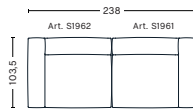

DIMENSIONS

W102 x D103,5 x H67 cm
 Seat H37 cm
 Armrest W29 x H67 cm
 Foam option

S1063 | NARROW | MIDDLE

DIMENSIONS

W74,5 x D103,5 x H67 cm
 Seat H37 cm
 Foam option

S1962 | WIDE | LEFT END

DIMENSIONS

W119 x D103,5 x H67 cm
 Seat H37 cm
 Armrest W29 x H67 cm
 Foam option

10 | MAGS CUSHION

DIMENSIONS

W60 x D9 x H33 cm

*Please contact our sales department if connecting two chaise longue modules

FABRIC GROUPS

1 | Linara, Random Fade, Mode, Metaphor, Lint, Swarm, Atlas 2 | Steelcut, Steelcut Trio, Melange Nap, Lola, Olavi by HAY, Flamiber, Fairway, Linen Grid 3 | Divina, Divina Melange, Divina MD, Ruskin, Roden, DOT 1682, Re-wool 4 | Hallingdal, Lila, Raas, Bolgheri 5 | Sierra, Balder 6 | Sense, Vidar, Nevada, California, Coda

COMBINATIONS

2 SEATER COMBINATION 1

DIMENSIONS

W204 x D103,5 x H67 cm
Seat H37 cm

2,5 SEATER COMBINATION 1

DIMENSIONS

W238 x D103,5 x H67 cm
Seat H37 cm

2,5 SEATER COMBINATION 2 | LEFT ARMREST

DIMENSIONS

W256,5 x D103,5 x H67 cm
Seat H37 cm

2,5 SEATER COMBINATION 2 | RIGHT ARMREST

DIMENSIONS

W256,5 x D103,5 x H67 cm
Seat H37 cm

2,5 SEATER COMBINATION 3 | LEFT ARMREST

DIMENSIONS

W256,5 x D135,5 x H67 cm
Seat H37 cm