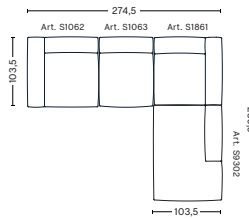

DIMENSIONS

W98 x D98 x H67 cm
 Seat H37 cm
 Armrest W29 x H67 cm
 Foam option

S1861 | CORNER | RIGHT END

DIMENSIONS

W98 x D98 x H67 cm
 Seat H37 cm
 Armrest W29 x H67 cm
 Foam option

Foam option

FABRIC GROUPS

3 SEATER COMBINATION 11 | RIGHT ARMREST

DIMENSIONS

W329,5 x D135,5 x H67 cm
Seat H37 cm

FABRIC GROUPS

1 | Linara, Random Fade, Mode, Metaphor, Lint, Swarm, Atlas 2 | Steelcut, Steelcut Trio, Melange Nap, Lola, Olavi by HAY, Flamiber, Fairway, Linen Grid 3 | Divina, Divina Melange, Divina MD, Ruskin, Roden, DOT 1682, Re-wool 4 | Hallingdal, Lila, Raas, Bolgheri 5 | Sierra, Balder 6 | Sense, Vidar, Nevada, California, Coda

COMBINATIONS

CORNER COMBINATION 1 | LEFT

DIMENSIONS

W274,5 x D274,5 x H67 cm
Seat H37 cm

CORNER COMBINATION 1 | RIGHT

DIMENSIONS

W274,5 x D274,5 x H67 cm
Seat H37 cm

CORNER COMBINATION 2 | LEFT

DIMENSIONS

W274,5 x D235,5 x H67 cm
Seat H37 cm

CORNER COMBINATION 2 | RIGHT

DIMENSIONS

W274,5 x D235,5 x H67 cm
Seat H37 cm

FABRIC GROUPS

1 | Linara, Random Fade, Mode, Metaphor, Lint, Swarm, Atlas 2 | Steelcut, Steelcut Trio, Melange Nap, Lola, Olavi by HAY, Flamiber, Fairway, Linen Grid 3 | Divina, Divina Melange, Divina MD, Ruskin, Roden, DOT 1682, Re-wool 4 | Hallingdal, Lila, Raas, Bolgheri 5 | Sierra, Balder 6 | Sense, Vidar, Nevada, California, Coda