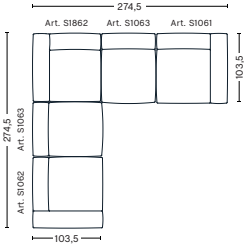

DIMENSIONS

W312,5 x D135,5 x H67 cm
Seat H37 cm

3 SEATER COMBINATION 10 | RIGHT ARMREST

DIMENSIONS

W312,5 x D135,5 x H67 cm
Seat H37 cm

3 SEATER COMBINATION 11 | LEFT ARMREST

DIMENSIONS

W312,5 x D135,5 x H67 cm
Seat H37 cm

3 SEATER COMBINATION 11 | RIGHT ARMREST

DIMENSIONS

W329,5 x D135,5 x H67 cm
Seat H37 cm

FABRIC GROUPS

1 | Linara, Random Fade, Mode, Metaphor, Lint, Swarm, Atlas 2 | Steelcut, Steelcut Trio, Melange Nap, Lola, Olavi by HAY, Flamiber, Fairway, Linen Grid 3 | Divina, Divina Melange, Divina MD, Ruskin, Roden, DOT 1682, Re-wool 4 | Hallingdal, Lila, Raas, Bolgheri 5 | Sierra, Balder 6 | Sense, Vidar, Nevada, California, Coda

COMBINATIONS

CORNER COMBINATION 1 | LEFT

DIMENSIONS

W274,5 x D274,5 x H67 cm
Seat H37 cm

CORNER COMBINATION 1 | RIGHT

DIMENSIONS

W274,5 x D274,5 x H67 cm
Seat H37 cm

CORNER COMBINATION 2 | LEFT

DIMENSIONS

W274,5 x D235,5 x H67 cm
Seat H37 cm

CORNER COMBINATION 2 | RIGHT

DIMENSIONS

W274,5 x D235,5 x H67 cm
Seat H37 cm

FABRIC GROUPS

1 | Linara, Random Fade, Mode, Metaphor, Lint, Swarm, Atlas 2 | Steelcut, Steelcut Trio, Melange Nap, Lola, Olavi by HAY, Flamiber, Fairway, Linen Grid 3 | Divina, Divina Melange, Divina MD, Ruskin, Roden, DOT 1682, Re-wool 4 | Hallingdal, Lila, Raas, Bolgheri 5 | Sierra, Balder 6 | Sense, Vidar, Nevada, California, Coda