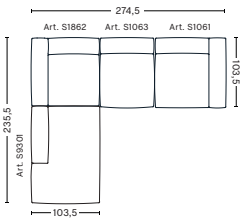

DIMENSIONS

W98 x D98 x H67 cm
 Seat H37 cm
 Armrest W29 x H67 cm
 Foam option

S1861 | CORNER | RIGHT END

DIMENSIONS

W98 x D98 x H67 cm
 Seat H37 cm
 Armrest W29 x H67 cm
 Foam option

Foam option

FABRIC GROUPS

COMBINATIONS

CORNER COMBINATION 1 | LEFT

DIMENSIONS

W274,5 x D274,5 x H67 cm
Seat H37 cm

CORNER COMBINATION 1 | RIGHT

DIMENSIONS

W274,5 x D274,5 x H67 cm
Seat H37 cm

CORNER COMBINATION 2 | LEFT

DIMENSIONS

W274,5 x D235,5 x H67 cm
Seat H37 cm

CORNER COMBINATION 2 | RIGHT

DIMENSIONS

W274,5 x D235,5 x H67 cm
Seat H37 cm

FABRIC GROUPS

1 | Linara, Random Fade, Mode, Metaphor, Lint, Swarm, Atlas 2 | Steelcut, Steelcut Trio, Melange Nap, Lola, Olavi by HAY, Flamiber, Fairway, Linen Grid 3 | Divina, Divina Melange, Divina MD, Ruskin, Roden, DOT 1682, Re-wool 4 | Hallingdal, Lila, Raas, Bolgheri 5 | Sierra, Balder 6 | Sense, Vidar, Nevada, California, Coda