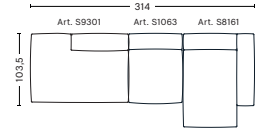

DIMENSIONS

W256,5 x D103,5 x H67 cm
Seat H37 cm

2,5 SEATER COMBINATION 2 | RIGHT ARMREST

DIMENSIONS

W256,5 x D103,5 x H67 cm
Seat H37 cm

2,5 SEATER COMBINATION 3 | LEFT ARMREST

DIMENSIONS

W256,5 x D135,5 x H67 cm
Seat H37 cm

2,5 SEATER COMBINATION 3 | RIGHT ARMREST

DIMENSIONS

W256,5 x D135,5 x H67 cm
Seat H37 cm

FABRIC GROUPS

1 | Linara, Random Fade, Mode, Metaphor, Lint, Swarm, Atlas 2 | Steelcut, Steelcut Trio, Melange Nap, Lola, Olavi by HAY, Flamiber, Fairway, Linen Grid 3 | Divina, Divina Melange, Divina MD, Ruskin, Roden, DOT 1682, Re-wool 4 | Hallingdal, Lila, Raas, Bolgheri 5 | Sierra, Balder 6 | Sense, Vidar, Nevada, California, Coda

COMBINATIONS

3 SEATER COMBINATION 1

DIMENSIONS

W278,5 x D103,5 x H67 cm
Seat H37 cm

3 SEATER COMBINATION 3 | LEFT ARMREST

DIMENSIONS

W314 x D135,5 x H67 cm
Seat H37 cm

3 SEATER COMBINATION 3 | RIGHT ARMREST

DIMENSIONS

W314 x D135,5 x H67 cm
Seat H37 cm

3 SEATER COMBINATION 4 | LEFT ARMREST

DIMENSIONS

W321 x D127,5 x H67 cm
Seat H40 cm

3 SEATER COMBINATION 4 | RIGHT ARMREST

DIMENSIONS

W331 x D135,5 x H67 cm
Seat H37 cm