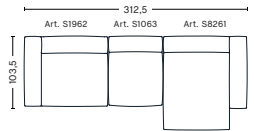

DIMENSIONS

W314 x D135,5 x H67 cm
Seat H37 cm

3 SEATER COMBINATION 4 | LEFT ARMREST

DIMENSIONS

W321 x D127,5 x H67 cm
Seat H40 cm

3 SEATER COMBINATION 4 | RIGHT ARMREST

DIMENSIONS

W331 x D135,5 x H67 cm
Seat H37 cm

3 SEATER COMBINATION 5 | LEFT ARMREST

DIMENSIONS

W348 x D135,5 x H67 cm
Seat H37 cm

3 SEATER COMBINATION 5 | RIGHT ARMREST

DIMENSIONS

W348 x D135,5 x H67 cm
Seat H37 cm

FABRIC GROUPS

1 | Linara, Random Fade, Mode, Metaphor, Lint, Swarm, Atlas 2 | Steelcut, Steelcut Trio, Melange Nap, Lola, Olavi by HAY, Flamiber, Fairway, Linen Grid 3 | Divina, Divina Melange, Divina MD, Ruskin, Roden, DOT 1682, Re-wool 4 | Hallingdal, Lila, Raas, Bolgheri 5 | Sierra, Balder 6 | Sense, Vidar, Nevada, California, Coda

COMBINATIONS

3 SEATER COMBINATION 9 | LEFT ARMREST

DIMENSIONS

W278,5 x D135,5 x H67 cm
Seat H37 cm

3 SEATER COMBINATION 9 | RIGHT ARMREST

DIMENSIONS

W278,5 x D135,5 x H67 cm
Seat H37 cm

3 SEATER COMBINATION 10 | LEFT ARMREST

DIMENSIONS

W312,5 x D135,5 x H67 cm
Seat H37 cm

3 SEATER COMBINATION 10 | RIGHT ARMREST

DIMENSIONS

W312,5 x D135,5 x H67 cm
Seat H37 cm

3 SEATER COMBINATION 11 | LEFT ARMREST

DIMENSIONS

W312,5 x D135,5 x H67 cm
Seat H37 cm