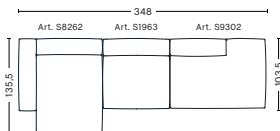

COMBINATIONS

3 SEATER COMBINATION 1

DIMENSIONS

W278,5 x D103,5 x H67 cm
Seat H37 cm

3 SEATER COMBINATION 3 | LEFT ARMREST

DIMENSIONS

W314 x D135,5 x H67 cm
Seat H37 cm

3 SEATER COMBINATION 3 | RIGHT ARMREST

DIMENSIONS

W314 x D135,5 x H67 cm
Seat H37 cm

3 SEATER COMBINATION 4 | LEFT ARMREST

DIMENSIONS

W321 x D127,5 x H67 cm
Seat H40 cm

3 SEATER COMBINATION 4 | RIGHT ARMREST

DIMENSIONS

W331 x D135,5 x H67 cm
Seat H37 cm

3 SEATER COMBINATION 5 | LEFT ARMREST

DIMENSIONS

W348 x D135,5 x H67 cm
Seat H37 cm

3 SEATER COMBINATION 5 | RIGHT ARMREST

DIMENSIONS

W348 x D135,5 x H67 cm
Seat H37 cm

FABRIC GROUPS

1 | Linara, Random Fade, Mode, Metaphor, Lint, Swarm, Atlas 2 | Steelcut, Steelcut Trio, Melange Nap, Lola, Olavi by HAY, Flamiber, Fairway, Linen Grid 3 | Divina, Divina Melange, Divina MD, Ruskin, Roden, DOT 1682, Re-wool 4 | Hallingdal, Lila, Raas, Bolgheri 5 | Sierra, Balder 6 | Sense, Vidar, Nevada, California, Coda