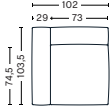

MODULES

S1062 | NARROW | LEFT END

DIMENSIONS

W102 x D103,5 x H67 cm
Seat H37 cm
Armrest W29 x H67 cm
Foam option