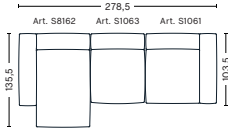

DIMENSIONS

W314 x D135,5 x H67 cm
Seat H37 cm

3 SEATER COMBINATION 4 | LEFT ARMREST

DIMENSIONS

W321 x D127,5 x H67 cm
Seat H40 cm

3 SEATER COMBINATION 4 | RIGHT ARMREST

DIMENSIONS

W331 x D135,5 x H67 cm
Seat H37 cm

3 SEATER COMBINATION 5 | LEFT ARMREST

DIMENSIONS

W348 x D135,5 x H67 cm
Seat H37 cm

3 SEATER COMBINATION 5 | RIGHT ARMREST

DIMENSIONS

W348 x D135,5 x H67 cm
Seat H37 cm

FABRIC GROUPS

1 | Linara, Random Fade, Mode, Metaphor, Lint, Swarm, Atlas 2 | Steelcut, Steelcut Trio, Melange Nap, Lola, Olavi by HAY, Flamiber, Fairway, Linen Grid 3 | Divina, Divina Melange, Divina MD, Ruskin, Roden, DOT 1682, Re-wool 4 | Hallingdal, Lila, Raas, Bolgheri 5 | Sierra, Balder 6 | Sense, Vidar, Nevada, California, Coda

COMBINATIONS

3 SEATER COMBINATION 9 | LEFT ARMREST

DIMENSIONS

W278,5 x D135,5 x H67 cm
Seat H37 cm

3 SEATER COMBINATION 9 | RIGHT ARMREST

DIMENSIONS

W278,5 x D135,5 x H67 cm
Seat H37 cm

3 SEATER COMBINATION 10 | LEFT ARMREST