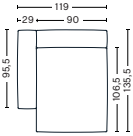

DIMENSIONS

W102 x D103,5 x H67 cm
 Seat H37 cm
 Armrest W29 x H67 cm
 Foam option

S1063 | NARROW | MIDDLE

DIMENSIONS

W74,5 x D103,5 x H67 cm
 Seat H37 cm
 Foam option

S1962 | WIDE | LEFT END

DIMENSIONS

W119 x D103,5 x H67 cm
 Seat H37 cm
 Armrest W29 x H67 cm
 Foam option

DIMENSIONS

W98 x D98 x H67 cm
 Seat H37 cm
 Armrest W29 x H67 cm
 Foam option

S1861 | CORNER | RIGHT END

DIMENSIONS

W98 x D98 x H67 cm
 Seat H37 cm
 Armrest W29 x H67 cm
 Foam option

Foam option

FABRIC GROUPS

MODULES

S8162 | CHAISE LONGUE SHORT | NARROW | LEFT END*

DIMENSIONS

W102 x D135,5 x H67 cm
 Seat H37 cm
 Armrest W29 x H67 cm
 Foam option

S8161 | CHAISE LONGUE SHORT | NARROW | RIGHT END*

DIMENSIONS

W102 x D135,5 x H67 cm
 Seat H37 cm
 Armrest W29 x H67 cm
 Foam option

S8262 | CHAISE LONGUE SHORT | | WIDE | LEFT END*

DIMENSIONS

W119 x D135,5 x H67 cm
 Seat H37 cm
 Backrest W24 cm
 Foam option

S8261 | CHAISE LONGUE SHORT | | WIDE | RIGHT END*

DIMENSIONS

W119 x D135,5 x H67 cm
 Seat H37 cm
 Backrest W24 cm
 Foam option