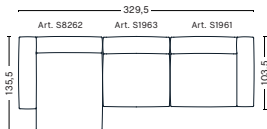

COMBINATIONS

3 SEATER COMBINATION 9 | LEFT ARMREST

DIMENSIONS

W278,5 x D135,5 x H67 cm
Seat H37 cm

3 SEATER COMBINATION 9 | RIGHT ARMREST

DIMENSIONS

W278,5 x D135,5 x H67 cm
Seat H37 cm

3 SEATER COMBINATION 10 | LEFT ARMREST

DIMENSIONS

W312,5 x D135,5 x H67 cm
Seat H37 cm

3 SEATER COMBINATION 10 | RIGHT ARMREST

DIMENSIONS

W312,5 x D135,5 x H67 cm
Seat H37 cm

3 SEATER COMBINATION 11 | LEFT ARMREST

DIMENSIONS

W312,5 x D135,5 x H67 cm
Seat H37 cm

3 SEATER COMBINATION 11 | RIGHT ARMREST

DIMENSIONS

W329,5 x D135,5 x H67 cm
Seat H37 cm

FABRIC GROUPS

1 | Linara, Random Fade, Mode, Metaphor, Lint, Swarm, Atlas 2 | Steelcut, Steelcut Trio, Melange Nap, Lola, Olavi by HAY, Flamiber, Fairway, Linen Grid 3 | Divina, Divina Melange, Divina MD, Ruskin, Roden, DOT 1682, Re-wool 4 | Hallingdal, Lila, Raas, Bolgheri 5 | Sierra, Balder 6 | Sense, Vidar, Nevada, California, Coda