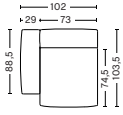

MAGS SOFT LOW ARMREST

MODULE OVERVIEW

MODULES

S1064 | LOW ARMREST | NARROW | LEFT END

DIMENSIONS

W102 x D103,5 x H67 cm
Seat H37 cm
Armrest W29 x H57 cm

UPHOLSTERY	PRICE
Fabric Group 1	1,060.00
Fabric Group 2	1,150.00
Fabric Group 3	1,185.00
Fabric Group 4	1,225.00
Fabric Group 5	1,650.00
Fabric Group 6	2,430.00
Foam option	105.00

S1065 | LOW ARMREST | NARROW | RIGHT END

DIMENSIONS

W102 x D103,5 x H67 cm
Seat H37 cm
Armrest W29 x H57 cm

UPHOLSTERY	PRICE
Fabric Group 1	1,060.00
Fabric Group 2	1,150.00
Fabric Group 3	1,185.00
Fabric Group 4	1,225.00
Fabric Group 5	1,650.00
Fabric Group 6	2,430.00
Foam option	105.00

S1063 | NARROW | MIDDLE

DIMENSIONS

W74,5 x D103,5 x H67 cm
Seat H37 cm

UPHOLSTERY	PRICE
Fabric Group 1	790.00
Fabric Group 2	880.00
Fabric Group 3	915.00
Fabric Group 4	950.00
Fabric Group 5	1,160.00
Fabric Group 6	1,550.00
Foam option	105.00

S1862 | CORNER | LEFT END

DIMENSIONS

W98 x D98 x H67 cm
Seat H37 cm
Armrest W29 x H57 cm

UPHOLSTERY	PRICE
Fabric Group 1	1,030.00
Fabric Group 2	1,120.00
Fabric Group 3	1,160.00
Fabric Group 4	1,200.00
Fabric Group 5	1,610.00
Fabric Group 6	2,340.00
Foam option	105.00