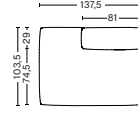

S7265 | LOW ARMREST | CHAISE LONGUE LONG | RIGHT END*

DIMENSIONS

W122 x D153 x H67 cm
 Seat H37 cm
 Armrest W29 x H57 cm

UPHOLSTERY	PRICE
Fabric Group 1	1,660.00
Fabric Group 2	1,750.00
Fabric Group 3	1,790.00
Fabric Group 4	1,830.00
Fabric Group 5	2,240.00
Fabric Group 6	2,970.00
Foam option	105.00

MODULES

S9302 | LOUNGE | LEFT BACKREST*

DIMENSIONS

W137,5 x D103,5 x H67 cm
 Seat H37 cm
 Backrest W29 cm

UPHOLSTERY	PRICE
Fabric Group 1	1,135.00
Fabric Group 2	1,225.00
Fabric Group 3	1,265.00
Fabric Group 4	1,300.00
Fabric Group 5	1,715.00
Fabric Group 6	2,440.00
Foam option	105.00

S9301 | LOUNGE | RIGHT BACKREST*

DIMENSIONS

W137,5 x D103,5 x H67 cm
 Seat H37 cm
 Backrest W29 cm

UPHOLSTERY	PRICE
Fabric Group 1	1,135.00
Fabric Group 2	1,225.00
Fabric Group 3	1,265.00
Fabric Group 4	1,300.00
Fabric Group 5	1,715.00
Fabric Group 6	2,440.00
Foam option	105.00