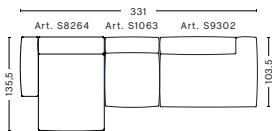

3 SEATER COMBINATION 3 LOW ARMREST | RIGHT

DIMENSIONS

W314 x D135,5 x H67 cm
Seat H37 cm

UPHOLSTERY	PRICE
Fabric Group 1	3,125.00
Fabric Group 2	3,395.00
Fabric Group 3	3,505.00
Fabric Group 4	3,615.00
Fabric Group 5	4,655.00
Fabric Group 6	6,490.00

3 SEATER COMBINATION 4 LOW ARMREST | LEFT

DIMENSIONS

W331 x D135,5 x H67 cm
Seat H37 cm

UPHOLSTERY	PRICE
Fabric Group 1	3,345.00
Fabric Group 2	3,615.00
Fabric Group 3	3,730.00
Fabric Group 4	3,835.00
Fabric Group 5	4,875.00
Fabric Group 6	6,710.00