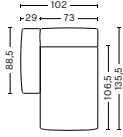

MODULES

S8164 | LOW ARMREST | CHAISE LONGUE SHORT | NARROW | LEFT END*

DIMENSIONS

W102 x D135,5 x H67 cm
Seat H37 cm
Armrest W29 x H57 cm

UPHOLSTERY	PRICE
Fabric Group 1	1,200.00
Fabric Group 2	1,290.00
Fabric Group 3	1,325.00
Fabric Group 4	1,365.00
Fabric Group 5	1,780.00
Fabric Group 6	2,500.00
Foam option	105.00