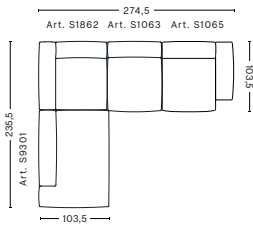

COMBINATIONS

CORNER COMBINATION 1 LOW ARMREST | LEFT

DIMENSIONS

W274,5 x D274,5 x H67 cm
Seat H37 cm

UPHOLSTERY	PRICE
Fabric Group 1	4,730.00
Fabric Group 2	5,180.00
Fabric Group 3	5,360.00
Fabric Group 4	5,550.00
Fabric Group 5	7,230.00
Fabric Group 6	10,300.00

CORNER COMBINATION 1 LOW ARMREST | RIGHT

DIMENSIONS

W274,5 x D274,5 x H67 cm
Seat H37 cm

UPHOLSTERY	PRICE
Fabric Group 1	4,730.00
Fabric Group 2	5,180.00
Fabric Group 3	5,360.00
Fabric Group 4	5,550.00
Fabric Group 5	7,230.00
Fabric Group 6	10,300.00

CORNER COMBINATION 2 LOW ARMREST | LEFT

DIMENSIONS

W274,5 x D235,5 x H67 cm
Seat H37 cm

UPHOLSTERY	PRICE
Fabric Group 1	4,015.00
Fabric Group 2	4,375.00
Fabric Group 3	4,525.00
Fabric Group 4	4,675.00
Fabric Group 5	6,135.00
Fabric Group 6	8,760.00