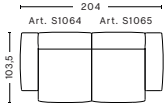

COMBINATIONS

2 SEATER COMBINATION 1 LOW ARMREST

DIMENSIONS

W204 x D103,5 x H67 cm
Seat H37 cm

UPHOLSTERY	PRICE
Fabric Group 1	2,120.00
Fabric Group 2	2,300.00
Fabric Group 3	2,370.00
Fabric Group 4	2,450.00
Fabric Group 5	3,300.00
Fabric Group 6	4,860.00