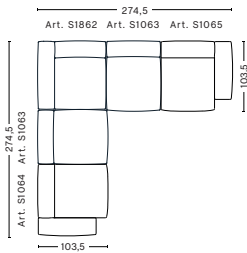

COMBINATIONS

CORNER COMBINATION 1 LOW ARMREST | LEFT

DIMENSIONS

W274,5 x D274,5 x H67 cm
Seat H37 cm

UPHOLSTERY	PRICE
Fabric Group 1	4,730.00
Fabric Group 2	5,180.00
Fabric Group 3	5,360.00
Fabric Group 4	5,550.00
Fabric Group 5	7,230.00
Fabric Group 6	10,300.00