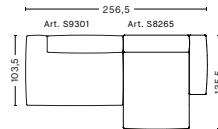

2,5 SEATER COMBINATION 2 LOW ARMREST | RIGHT

DIMENSIONS

W256,5 x D103,5 x H67 cm
Seat H37 cm

UPHOLSTERY	PRICE
Fabric Group 1	2,385.00
Fabric Group 2	2,565.00
Fabric Group 3	2,645.00
Fabric Group 4	2,720.00
Fabric Group 5	3,675.00
Fabric Group 6	5,600.00

2,5 SEATER COMBINATION 3 LOW ARMREST | LEFT

DIMENSIONS

W256,5 x D135,5 x H67 cm
Seat H37 cm

UPHOLSTERY	PRICE
Fabric Group 1	2,555.00
Fabric Group 2	2,735.00
Fabric Group 3	2,815.00
Fabric Group 4	2,885.00
Fabric Group 5	3,715.00
Fabric Group 6	5,160.00

2,5 SEATER COMBINATION 3 LOW ARMREST | RIGHT

DIMENSIONS

W256,5 x D135,5 x H67 cm
Seat H37 cm

UPHOLSTERY	PRICE
Fabric Group 1	2,555.00
Fabric Group 2	2,735.00
Fabric Group 3	2,815.00
Fabric Group 4	2,885.00
Fabric Group 5	3,715.00
Fabric Group 6	5,160.00