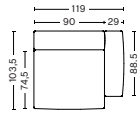

S1063 | NARROW | MIDDLE

DIMENSIONS

W74,5 x D103,5 x H67 cm
Seat H37 cm

UPHOLSTERY	PRICE
Fabric Group 1	790.00
Fabric Group 2	880.00
Fabric Group 3	915.00
Fabric Group 4	950.00
Fabric Group 5	1,160.00
Fabric Group 6	1,550.00
Foam option	105.00

S1964 | LOW ARMREST | WIDE | LEFT END

DIMENSIONS

W119 x D103,5 x H67 cm
Seat H37 cm
Armrest W29 x H57 cm

UPHOLSTERY	PRICE
Fabric Group 1	1,250.00
Fabric Group 2	1,340.00
Fabric Group 3	1,380.00
Fabric Group 4	1,420.00
Fabric Group 5	1,960.00
Fabric Group 6	3,160.00
Foam option	105.00

S1965 | LOW ARMREST | WIDE | RIGHT END

DIMENSIONS

W119 x D103,5 x H67 cm
Seat H37 cm
Armrest W29 x H57 cm

UPHOLSTERY	PRICE
Fabric Group 1	1,250.00
Fabric Group 2	1,340.00
Fabric Group 3	1,380.00
Fabric Group 4	1,420.00
Fabric Group 5	1,960.00
Fabric Group 6	3,160.00
Foam option	105.00

S1963 | WIDE | MIDDLE

DIMENSIONS

W91,5 x D103,5 x H67 cm
Seat H37 cm

UPHOLSTERY	PRICE
Fabric Group 1	1,030.00
Fabric Group 2	1,120.00
Fabric Group 3	1,160.00
Fabric Group 4	1,200.00
Fabric Group 5	1,520.00
Fabric Group 6	2,190.00
Foam option	105.00