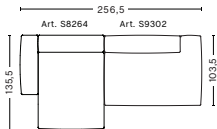

2,5 SEATER COMBINATION 2 LOW ARMREST | RIGHT

DIMENSIONS

W256,5 x D103,5 x H67 cm
Seat H37 cm

UPHOLSTERY	PRICE
Fabric Group 1	2,385.00
Fabric Group 2	2,565.00
Fabric Group 3	2,645.00
Fabric Group 4	2,720.00
Fabric Group 5	3,675.00
Fabric Group 6	5,600.00

2,5 SEATER COMBINATION 3 LOW ARMREST | LEFT

DIMENSIONS

W256,5 x D135,5 x H67 cm
Seat H37 cm

UPHOLSTERY	PRICE
Fabric Group 1	2,555.00
Fabric Group 2	2,735.00
Fabric Group 3	2,815.00
Fabric Group 4	2,885.00
Fabric Group 5	3,715.00
Fabric Group 6	5,160.00