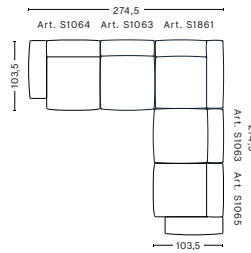

COMBINATIONS

CORNER COMBINATION 1 LOW ARMREST | LEFT

DIMENSIONS

W274,5 x D274,5 x H67 cm
Seat H37 cm

UPHOLSTERY	PRICE
Fabric Group 1	4,730.00
Fabric Group 2	5,180.00
Fabric Group 3	5,360.00
Fabric Group 4	5,550.00
Fabric Group 5	7,230.00
Fabric Group 6	10,300.00

CORNER COMBINATION 1 LOW ARMREST | RIGHT

DIMENSIONS

W274,5 x D274,5 x H67 cm
Seat H37 cm

UPHOLSTERY	PRICE
Fabric Group 1	4,730.00
Fabric Group 2	5,180.00
Fabric Group 3	5,360.00
Fabric Group 4	5,550.00
Fabric Group 5	7,230.00
Fabric Group 6	10,300.00