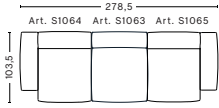

COMBINATIONS

3 SEATER COMBINATION 1 LOW ARMREST

DIMENSIONS

W278,5 x D103,5 x H67 cm
Seat H37 cm

UPHOLSTERY	PRICE
Fabric Group 1	2,910.00
Fabric Group 2	3,180.00
Fabric Group 3	3,285.00
Fabric Group 4	3,400.00
Fabric Group 5	4,460.00
Fabric Group 6	6,410.00