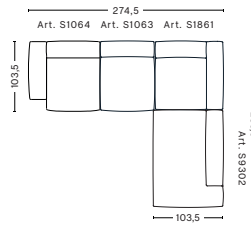

CORNER COMBINATION 1 LOW ARMREST | RIGHT

DIMENSIONS

W274,5 x D274,5 x H67 cm
Seat H37 cm

UPHOLSTERY	PRICE
Fabric Group 1	4,730.00
Fabric Group 2	5,180.00
Fabric Group 3	5,360.00
Fabric Group 4	5,550.00
Fabric Group 5	7,230.00
Fabric Group 6	10,300.00

CORNER COMBINATION 2 LOW ARMREST | LEFT

DIMENSIONS

W274,5 x D235,5 x H67 cm
Seat H37 cm

UPHOLSTERY	PRICE
Fabric Group 1	4,015.00
Fabric Group 2	4,375.00
Fabric Group 3	4,525.00
Fabric Group 4	4,675.00
Fabric Group 5	6,135.00
Fabric Group 6	8,760.00

CORNER COMBINATION 2 LOW ARMREST | RIGHT

DIMENSIONS

W274,5 x D235,5 x H67 cm
Seat H37 cm

UPHOLSTERY	PRICE
Fabric Group 1	4,015.00
Fabric Group 2	4,375.00
Fabric Group 3	4,525.00
Fabric Group 4	4,675.00
Fabric Group 5	6,135.00
Fabric Group 6	8,760.00