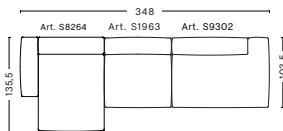

3 SEATER COMBINATION 5 LOW ARMREST | LEFT

DIMENSIONS

W348 x D135,5 x H67 cm
Seat H37 cm

UPHOLSTERY	PRICE
Fabric Group 1	3,585.00
Fabric Group 2	3,855.00
Fabric Group 3	3,975.00
Fabric Group 4	4,085.00
Fabric Group 5	5,235.00
Fabric Group 6	7,350.00