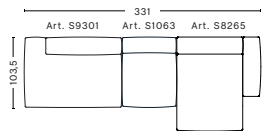

3 SEATER COMBINATION 4 LOW ARMREST | RIGHT

DIMENSIONS

W331 x D135,5 x H67 cm
Seat H37 cm

UPHOLSTERY	PRICE
Fabric Group 1	3,345.00
Fabric Group 2	3,615.00
Fabric Group 3	3,730.00
Fabric Group 4	3,835.00
Fabric Group 5	4,875.00
Fabric Group 6	6,710.00