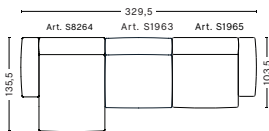

3 SEATER COMBINATION 10 LOW ARMREST | LEFT

DIMENSIONS

W312,5 x D135,5 x H67 cm
Seat H37 cm

UPHOLSTERY	PRICE
Fabric Group 1	3,460.00
Fabric Group 2	3,730.00
Fabric Group 3	3,845.00
Fabric Group 4	3,955.00
Fabric Group 5	5,120.00
Fabric Group 6	7,430.00

3 SEATER COMBINATION 10 LOW ARMREST | RIGHT

DIMENSIONS

W312,5 x D135,5 x H67 cm
Seat H37 cm

UPHOLSTERY	PRICE
Fabric Group 1	3,460.00
Fabric Group 2	3,730.00
Fabric Group 3	3,845.00
Fabric Group 4	3,955.00
Fabric Group 5	5,120.00
Fabric Group 6	7,430.00

3 SEATER COMBINATION 11 LOW ARMREST | LEFT

DIMENSIONS

W329,5 x D135,5 x H67 cm
Seat H37 cm

UPHOLSTERY	PRICE
Fabric Group 1	3,700.00
Fabric Group 2	3,970.00
Fabric Group 3	4,090.00
Fabric Group 4	4,205.00
Fabric Group 5	5,480.00
Fabric Group 6	8,070.00