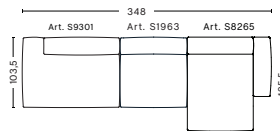

3 SEATER COMBINATION 5 LOW ARMREST | LEFT

DIMENSIONS

W348 x D135,5 x H67 cm
Seat H37 cm

UPHOLSTERY	PRICE
Fabric Group 1	3,585.00
Fabric Group 2	3,855.00
Fabric Group 3	3,975.00
Fabric Group 4	4,085.00
Fabric Group 5	5,235.00
Fabric Group 6	7,350.00

3 SEATER COMBINATION 5 LOW ARMREST | RIGHT

DIMENSIONS

W348 x D135,5 x H67 cm
Seat H37 cm

UPHOLSTERY	PRICE
Fabric Group 1	3,585.00
Fabric Group 2	3,855.00
Fabric Group 3	3,975.00
Fabric Group 4	4,085.00
Fabric Group 5	5,235.00
Fabric Group 6	7,350.00