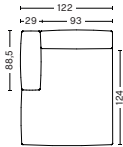

S8165 | LOW ARMREST | CHAISE LONGUE SHORT | NARROW | RIGHT END*

DIMENSIONS

W102 x D135,5 x H67 cm
 Seat H37 cm
 Armrest W29 x H57 cm

UPHOLSTERY	PRICE
Fabric Group 1	1,200.00
Fabric Group 2	1,290.00
Fabric Group 3	1,325.00
Fabric Group 4	1,365.00
Fabric Group 5	1,780.00
Fabric Group 6	2,500.00
Foam option	105.00

S8264 | LOW ARMREST | CHAISE LONGUE SHORT | WIDE | LEFT END*

DIMENSIONS

W119 x D135,5 x H67 cm
 Seat H37 cm
 Armrest W29 x H57 cm

UPHOLSTERY	PRICE
Fabric Group 1	1,420.00
Fabric Group 2	1,510.00
Fabric Group 3	1,550.00
Fabric Group 4	1,585.00
Fabric Group 5	2,000.00
Fabric Group 6	2,720.00
Foam option	105.00

S8265 | LOW ARMREST | CHAISE LONGUE SHORT | WIDE | RIGHT END*

DIMENSIONS

W119 x D135,5 x H67 cm
 Seat H37 cm
 Armrest W29 x H57 cm

UPHOLSTERY	PRICE
Fabric Group 1	1,420.00
Fabric Group 2	1,510.00
Fabric Group 3	1,550.00
Fabric Group 4	1,585.00
Fabric Group 5	2,000.00
Fabric Group 6	2,720.00
Foam option	105.00

S7264 | LOW ARMREST | CHAISE LONGUE LONG | LEFT END*

DIMENSIONS

W122 x D153 x H67 cm
 Seat H37 cm
 Armrest W29 x H57 cm

UPHOLSTERY	PRICE
Fabric Group 1	1,660.00
Fabric Group 2	1,750.00
Fabric Group 3	1,790.00
Fabric Group 4	1,830.00
Fabric Group 5	2,240.00
Fabric Group 6	2,970.00
Foam option	105.00