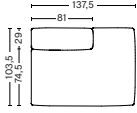

S8265 | LOW ARMREST | CHAISE LONGUE SHORT | WIDE | RIGHT END*

DIMENSIONS

W119 x D135,5 x H67 cm
 Seat H37 cm
 Armrest W29 x H57 cm

UPHOLSTERY	PRICE
Fabric Group 1	1,420.00
Fabric Group 2	1,510.00
Fabric Group 3	1,550.00
Fabric Group 4	1,585.00
Fabric Group 5	2,000.00
Fabric Group 6	2,720.00
Foam option	105.00

S7264 | LOW ARMREST | CHAISE LONGUE LONG | LEFT END*

DIMENSIONS

W122 x D153 x H67 cm
 Seat H37 cm
 Armrest W29 x H57 cm

UPHOLSTERY	PRICE
Fabric Group 1	1,660.00
Fabric Group 2	1,750.00
Fabric Group 3	1,790.00
Fabric Group 4	1,830.00
Fabric Group 5	2,240.00
Fabric Group 6	2,970.00
Foam option	105.00

S7265 | LOW ARMREST | CHAISE LONGUE LONG | RIGHT END*

DIMENSIONS

W122 x D153 x H67 cm
 Seat H37 cm
 Armrest W29 x H57 cm

UPHOLSTERY	PRICE
Fabric Group 1	1,660.00
Fabric Group 2	1,750.00
Fabric Group 3	1,790.00
Fabric Group 4	1,830.00
Fabric Group 5	2,240.00
Fabric Group 6	2,970.00
Foam option	105.00

MODULES

S9302 | LOUNGE | LEFT BACKREST*

DIMENSIONS

W137,5 x D103,5 x H67 cm
 Seat H37 cm
 Backrest W29 cm

UPHOLSTERY	PRICE
Fabric Group 1	1,135.00
Fabric Group 2	1,225.00
Fabric Group 3	1,265.00
Fabric Group 4	1,300.00
Fabric Group 5	1,715.00
Fabric Group 6	2,440.00
Foam option	105.00