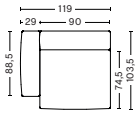

S1065 | LOW ARMREST | NARROW | RIGHT END

DIMENSIONS

W102 x D103,5 x H67 cm
Seat H37 cm
Armrest W29 x H57 cm

UPHOLSTERY	PRICE
Fabric Group 1	1,060.00
Fabric Group 2	1,150.00
Fabric Group 3	1,185.00
Fabric Group 4	1,225.00
Fabric Group 5	1,650.00
Fabric Group 6	2,430.00
Foam option	105.00

S1063 | NARROW | MIDDLE

DIMENSIONS

W74,5 x D103,5 x H67 cm
Seat H37 cm

UPHOLSTERY	PRICE
Fabric Group 1	790.00
Fabric Group 2	880.00
Fabric Group 3	915.00
Fabric Group 4	950.00
Fabric Group 5	1,160.00
Fabric Group 6	1,550.00
Foam option	105.00

S1964 | LOW ARMREST | WIDE | LEFT END

DIMENSIONS

W119 x D103,5 x H67 cm
Seat H37 cm
Armrest W29 x H57 cm

UPHOLSTERY	PRICE
Fabric Group 1	1,250.00
Fabric Group 2	1,340.00
Fabric Group 3	1,380.00
Fabric Group 4	1,420.00
Fabric Group 5	1,960.00
Fabric Group 6	3,160.00
Foam option	105.00

S1965 | LOW ARMREST | WIDE | RIGHT END

DIMENSIONS

W119 x D103,5 x H67 cm
Seat H37 cm
Armrest W29 x H57 cm

UPHOLSTERY	PRICE
Fabric Group 1	1,250.00
Fabric Group 2	1,340.00
Fabric Group 3	1,380.00
Fabric Group 4	1,420.00
Fabric Group 5	1,960.00
Fabric Group 6	3,160.00
Foam option	105.00