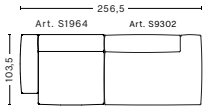

COMBINATIONS

2 SEATER COMBINATION 1 LOW ARMREST

DIMENSIONS

W204 x D103,5 x H67 cm
Seat H37 cm

UPHOLSTERY	PRICE
Fabric Group 1	2,120.00
Fabric Group 2	2,300.00
Fabric Group 3	2,370.00
Fabric Group 4	2,450.00
Fabric Group 5	3,300.00
Fabric Group 6	4,860.00

2,5 SEATER COMBINATION 1 LOW ARMREST

DIMENSIONS

W238 x D103,5 x H67 cm
Seat H37 cm

UPHOLSTERY	PRICE
Fabric Group 1	2,500.00
Fabric Group 2	2,680.00
Fabric Group 3	2,760.00
Fabric Group 4	2,840.00
Fabric Group 5	3,920.00
Fabric Group 6	6,320.00

2,5 SEATER COMBINATION 2 LOW ARMREST | LEFT

DIMENSIONS

W256,5 x D103,5 x H67 cm
Seat H37 cm

UPHOLSTERY	PRICE
Fabric Group 1	2,385.00
Fabric Group 2	2,565.00
Fabric Group 3	2,645.00
Fabric Group 4	2,720.00
Fabric Group 5	3,675.00
Fabric Group 6	5,600.00