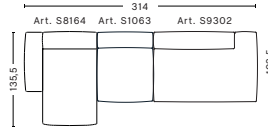

COMBINATIONS

3 SEATER COMBINATION 1 LOW ARMREST

DIMENSIONS

W278,5 x D103,5 x H67 cm
Seat H37 cm

UPHOLSTERY	PRICE
Fabric Group 1	2,910.00
Fabric Group 2	3,180.00
Fabric Group 3	3,285.00
Fabric Group 4	3,400.00
Fabric Group 5	4,460.00
Fabric Group 6	6,410.00

3 SEATER COMBINATION 3 LOW ARMREST | LEFT

DIMENSIONS

W314 x D135,5 x H67 cm
Seat H37 cm

UPHOLSTERY	PRICE
Fabric Group 1	3,125.00
Fabric Group 2	3,395.00
Fabric Group 3	3,505.00
Fabric Group 4	3,615.00
Fabric Group 5	4,655.00
Fabric Group 6	6,490.00