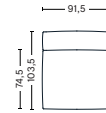

S1964 | LOW ARMREST | WIDE | LEFT END

DIMENSIONS

W119 x D103,5 x H67 cm
Seat H37 cm
Armrest W29 x H57 cm

UPHOLSTERY	PRICE
Fabric Group 1	1,250.00
Fabric Group 2	1,340.00
Fabric Group 3	1,380.00
Fabric Group 4	1,420.00
Fabric Group 5	1,960.00
Fabric Group 6	3,160.00
Foam option	105.00

S1965 | LOW ARMREST | WIDE | RIGHT END

DIMENSIONS

W119 x D103,5 x H67 cm
Seat H37 cm
Armrest W29 x H57 cm

UPHOLSTERY	PRICE
Fabric Group 1	1,250.00
Fabric Group 2	1,340.00
Fabric Group 3	1,380.00
Fabric Group 4	1,420.00
Fabric Group 5	1,960.00
Fabric Group 6	3,160.00
Foam option	105.00

S1963 | WIDE | MIDDLE

DIMENSIONS

W91,5 x D103,5 x H67 cm
Seat H37 cm

UPHOLSTERY	PRICE
Fabric Group 1	1,030.00
Fabric Group 2	1,120.00
Fabric Group 3	1,160.00
Fabric Group 4	1,200.00
Fabric Group 5	1,520.00
Fabric Group 6	2,190.00
Foam option	105.00

S1862 | CORNER | LEFT END

DIMENSIONS

W98 x D98 x H67 cm
Seat H37 cm
Armrest W29 x H57 cm

UPHOLSTERY	PRICE
Fabric Group 1	1,030.00
Fabric Group 2	1,120.00
Fabric Group 3	1,160.00
Fabric Group 4	1,200.00
Fabric Group 5	1,610.00
Fabric Group 6	2,340.00
Foam option	105.00