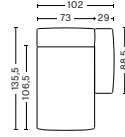

S1861 | CORNER | RIGHT END

DIMENSIONS

W98 x D98 x H67 cm
Seat H37 cm
Armrest W29 x H57 cm

UPHOLSTERY	PRICE
Fabric Group 1	1,030.00
Fabric Group 2	1,120.00
Fabric Group 3	1,160.00
Fabric Group 4	1,200.00
Fabric Group 5	1,610.00
Fabric Group 6	2,340.00
Foam option	105.00

MODULES

S8164 | LOW ARMREST | CHAISE LONGUE SHORT | NARROW | LEFT END*

DIMENSIONS

W102 x D135,5 x H67 cm
 Seat H37 cm
 Armrest W29 x H57 cm

UPHOLSTERY	PRICE
Fabric Group 1	1,200.00
Fabric Group 2	1,290.00
Fabric Group 3	1,325.00
Fabric Group 4	1,365.00
Fabric Group 5	1,780.00
Fabric Group 6	2,500.00
Foam option	105.00

S8165 | LOW ARMREST | CHAISE LONGUE SHORT | NARROW | RIGHT END*

DIMENSIONS

W102 x D135,5 x H67 cm
 Seat H37 cm
 Armrest W29 x H57 cm

UPHOLSTERY	PRICE
Fabric Group 1	1,200.00
Fabric Group 2	1,290.00
Fabric Group 3	1,325.00
Fabric Group 4	1,365.00
Fabric Group 5	1,780.00
Fabric Group 6	2,500.00
Foam option	105.00

S8264 | LOW ARMREST | CHAISE LONGUE SHORT | WIDE | LEFT END*

DIMENSIONS

W119 x D135,5 x H67 cm
 Seat H37 cm
 Armrest W29 x H57 cm

UPHOLSTERY	PRICE
Fabric Group 1	1,420.00
Fabric Group 2	1,510.00
Fabric Group 3	1,550.00
Fabric Group 4	1,585.00
Fabric Group 5	2,000.00
Fabric Group 6	2,720.00
Foam option	105.00