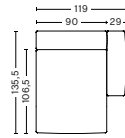

S8165 | LOW ARMREST | CHAISE LONGUE SHORT | NARROW | RIGHT END*

DIMENSIONS

W102 x D135,5 x H67 cm
 Seat H37 cm
 Armrest W29 x H57 cm

UPHOLSTERY	PRICE
Fabric Group 1	1,200.00
Fabric Group 2	1,290.00
Fabric Group 3	1,325.00
Fabric Group 4	1,365.00
Fabric Group 5	1,780.00
Fabric Group 6	2,500.00
Foam option	105.00

S8264 | LOW ARMREST | CHAISE LONGUE SHORT | WIDE | LEFT END*

DIMENSIONS

W119 x D135,5 x H67 cm
 Seat H37 cm
 Armrest W29 x H57 cm

UPHOLSTERY	PRICE
Fabric Group 1	1,420.00
Fabric Group 2	1,510.00
Fabric Group 3	1,550.00
Fabric Group 4	1,585.00
Fabric Group 5	2,000.00
Fabric Group 6	2,720.00
Foam option	105.00

S8265 | LOW ARMREST | CHAISE LONGUE SHORT | WIDE | RIGHT END*

DIMENSIONS

W119 x D135,5 x H67 cm
 Seat H37 cm
 Armrest W29 x H57 cm

UPHOLSTERY	PRICE
Fabric Group 1	1,420.00
Fabric Group 2	1,510.00
Fabric Group 3	1,550.00
Fabric Group 4	1,585.00
Fabric Group 5	2,000.00
Fabric Group 6	2,720.00
Foam option	105.00

S7264 | LOW ARMREST | CHAISE LONGUE LONG | LEFT END*

DIMENSIONS

W122 x D153 x H67 cm
 Seat H37 cm
 Armrest W29 x H57 cm

UPHOLSTERY	PRICE
Fabric Group 1	1,660.00
Fabric Group 2	1,750.00
Fabric Group 3	1,790.00
Fabric Group 4	1,830.00
Fabric Group 5	2,240.00
Fabric Group 6	2,970.00
Foam option	105.00