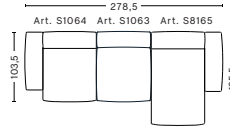

COMBINATIONS

3 SEATER COMBINATION 9 LOW ARMREST | LEFT

DIMENSIONS

W278,5 x D135,5 x H67 cm
Seat H37 cm

UPHOLSTERY	PRICE
Fabric Group 1	3,050.00
Fabric Group 2	3,320.00
Fabric Group 3	3,425.00
Fabric Group 4	3,540.00
Fabric Group 5	4,590.00
Fabric Group 6	6,480.00

3 SEATER COMBINATION 9 LOW ARMREST | RIGHT

DIMENSIONS

W278,5 x D135,5 x H67 cm
Seat H37 cm

UPHOLSTERY	PRICE
Fabric Group 1	3,050.00
Fabric Group 2	3,320.00
Fabric Group 3	3,425.00
Fabric Group 4	3,540.00
Fabric Group 5	4,590.00
Fabric Group 6	6,480.00