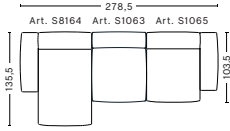

COMBINATIONS

3 SEATER COMBINATION 9 LOW ARMREST | LEFT

DIMENSIONS

W278,5 x D135,5 x H67 cm
Seat H37 cm

UPHOLSTERY	PRICE
Fabric Group 1	3,050.00
Fabric Group 2	3,320.00
Fabric Group 3	3,425.00
Fabric Group 4	3,540.00
Fabric Group 5	4,590.00
Fabric Group 6	6,480.00