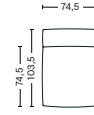

S1065 | LOW ARMREST | NARROW | RIGHT END

DIMENSIONS

W102 x D103,5 x H67 cm
Seat H37 cm
Armrest W29 x H57 cm

UPHOLSTERY	PRICE
Fabric Group 1	1,060.00
Fabric Group 2	1,150.00
Fabric Group 3	1,185.00
Fabric Group 4	1,225.00
Fabric Group 5	1,650.00
Fabric Group 6	2,430.00
Foam option	105.00

S1063 | NARROW | MIDDLE

DIMENSIONS

W74,5 x D103,5 x H67 cm
Seat H37 cm

UPHOLSTERY	PRICE
Fabric Group 1	790.00
Fabric Group 2	880.00
Fabric Group 3	915.00
Fabric Group 4	950.00
Fabric Group 5	1,160.00
Fabric Group 6	1,550.00
Foam option	105.00

S1964 | LOW ARMREST | WIDE | LEFT END

DIMENSIONS

W119 x D103,5 x H67 cm
Seat H37 cm
Armrest W29 x H57 cm

UPHOLSTERY	PRICE
Fabric Group 1	1,250.00
Fabric Group 2	1,340.00
Fabric Group 3	1,380.00
Fabric Group 4	1,420.00
Fabric Group 5	1,960.00
Fabric Group 6	3,160.00
Foam option	105.00