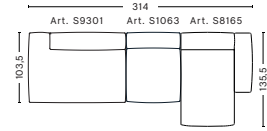

3 SEATER COMBINATION 3 LOW ARMREST | RIGHT

DIMENSIONS

W314 x D135,5 x H67 cm
Seat H37 cm

UPHOLSTERY	PRICE
Fabric Group 1	3,125.00
Fabric Group 2	3,395.00
Fabric Group 3	3,505.00
Fabric Group 4	3,615.00
Fabric Group 5	4,655.00
Fabric Group 6	6,490.00