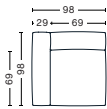

S1964 | LOW ARMREST | WIDE | LEFT END

DIMENSIONS

W119 x D103,5 x H67 cm
Seat H37 cm
Armrest W29 x H57 cm

UPHOLSTERY	PRICE
Fabric Group 1	1,250.00
Fabric Group 2	1,340.00
Fabric Group 3	1,380.00
Fabric Group 4	1,420.00
Fabric Group 5	1,960.00
Fabric Group 6	3,160.00
Foam option	105.00

S1965 | LOW ARMREST | WIDE | RIGHT END

DIMENSIONS

W119 x D103,5 x H67 cm
Seat H37 cm
Armrest W29 x H57 cm

UPHOLSTERY	PRICE
Fabric Group 1	1,250.00
Fabric Group 2	1,340.00
Fabric Group 3	1,380.00
Fabric Group 4	1,420.00
Fabric Group 5	1,960.00
Fabric Group 6	3,160.00
Foam option	105.00

S1963 | WIDE | MIDDLE

DIMENSIONS

W91,5 x D103,5 x H67 cm
Seat H37 cm

UPHOLSTERY	PRICE
Fabric Group 1	1,030.00
Fabric Group 2	1,120.00
Fabric Group 3	1,160.00
Fabric Group 4	1,200.00
Fabric Group 5	1,520.00
Fabric Group 6	2,190.00
Foam option	105.00

S1862 | CORNER | LEFT END

DIMENSIONS

W98 x D98 x H67 cm
Seat H37 cm
Armrest W29 x H57 cm

UPHOLSTERY	PRICE
Fabric Group 1	1,030.00
Fabric Group 2	1,120.00
Fabric Group 3	1,160.00
Fabric Group 4	1,200.00
Fabric Group 5	1,610.00
Fabric Group 6	2,340.00
Foam option	105.00