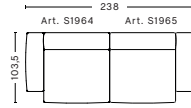

COMBINATIONS

2 SEATER COMBINATION 1 LOW ARMREST

DIMENSIONS

W204 x D103,5 x H67 cm
Seat H37 cm

UPHOLSTERY	PRICE
Fabric Group 1	2,120.00
Fabric Group 2	2,300.00
Fabric Group 3	2,370.00
Fabric Group 4	2,450.00
Fabric Group 5	3,300.00
Fabric Group 6	4,860.00

2,5 SEATER COMBINATION 1 LOW ARMREST

DIMENSIONS

W238 x D103,5 x H67 cm
Seat H37 cm

UPHOLSTERY	PRICE
Fabric Group 1	2,500.00
Fabric Group 2	2,680.00
Fabric Group 3	2,760.00
Fabric Group 4	2,840.00
Fabric Group 5	3,920.00
Fabric Group 6	6,320.00