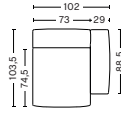

MAGS SOFT LOW ARMREST

MODULE OVERVIEW

MODULES

S1064 | LOW ARMREST | NARROW | LEFT END

DIMENSIONS

W102 x D103,5 x H67 cm
Seat H37 cm
Armrest W29 x H57 cm

UPHOLSTERY	PRICE
Fabric Group 1	1,060.00
Fabric Group 2	1,150.00
Fabric Group 3	1,185.00
Fabric Group 4	1,225.00
Fabric Group 5	1,650.00
Fabric Group 6	2,430.00
Foam option	105.00

S1065 | LOW ARMREST | NARROW | RIGHT END

DIMENSIONS

W102 x D103,5 x H67 cm
Seat H37 cm
Armrest W29 x H57 cm

UPHOLSTERY	PRICE
Fabric Group 1	1,060.00
Fabric Group 2	1,150.00
Fabric Group 3	1,185.00
Fabric Group 4	1,225.00
Fabric Group 5	1,650.00
Fabric Group 6	2,430.00
Foam option	105.00

S1063 | NARROW | MIDDLE

DIMENSIONS

W74,5 x D103,5 x H67 cm
Seat H37 cm

UPHOLSTERY	PRICE
Fabric Group 1	790.00
Fabric Group 2	880.00
Fabric Group 3	915.00
Fabric Group 4	950.00
Fabric Group 5	1,160.00
Fabric Group 6	1,550.00
Foam option	105.00

S1862 | CORNER | LEFT END

DIMENSIONS

W98 x D98 x H67 cm
Seat H37 cm
Armrest W29 x H57 cm

UPHOLSTERY	PRICE
Fabric Group 1	1,030.00
Fabric Group 2	1,120.00
Fabric Group 3	1,160.00
Fabric Group 4	1,200.00
Fabric Group 5	1,610.00
Fabric Group 6	2,340.00
Foam option	105.00