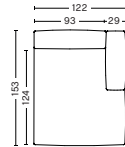

S8264 | LOW ARMREST | CHAISE LONGUE SHORT | WIDE | LEFT END*

DIMENSIONS

W119 x D135,5 x H67 cm
 Seat H37 cm
 Armrest W29 x H57 cm

UPHOLSTERY	PRICE
Fabric Group 1	1,420.00
Fabric Group 2	1,510.00
Fabric Group 3	1,550.00
Fabric Group 4	1,585.00
Fabric Group 5	2,000.00
Fabric Group 6	2,720.00
Foam option	105.00

S8265 | LOW ARMREST | CHAISE LONGUE SHORT | WIDE | RIGHT END*

DIMENSIONS

W119 x D135,5 x H67 cm
 Seat H37 cm
 Armrest W29 x H57 cm

UPHOLSTERY	PRICE
Fabric Group 1	1,420.00
Fabric Group 2	1,510.00
Fabric Group 3	1,550.00
Fabric Group 4	1,585.00
Fabric Group 5	2,000.00
Fabric Group 6	2,720.00
Foam option	105.00

S7264 | LOW ARMREST | CHAISE LONGUE LONG | LEFT END*

DIMENSIONS

W122 x D153 x H67 cm
 Seat H37 cm
 Armrest W29 x H57 cm

UPHOLSTERY	PRICE
Fabric Group 1	1,660.00
Fabric Group 2	1,750.00
Fabric Group 3	1,790.00
Fabric Group 4	1,830.00
Fabric Group 5	2,240.00
Fabric Group 6	2,970.00
Foam option	105.00

S7265 | LOW ARMREST | CHAISE LONGUE LONG | RIGHT END*

DIMENSIONS

W122 x D153 x H67 cm
 Seat H37 cm
 Armrest W29 x H57 cm

UPHOLSTERY	PRICE
Fabric Group 1	1,660.00
Fabric Group 2	1,750.00
Fabric Group 3	1,790.00
Fabric Group 4	1,830.00
Fabric Group 5	2,240.00
Fabric Group 6	2,970.00
Foam option	105.00