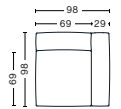

S1965 | LOW ARMREST | WIDE | RIGHT END

DIMENSIONS

W119 x D103,5 x H67 cm
Seat H37 cm
Armrest W29 x H57 cm

UPHOLSTERY	PRICE
Fabric Group 1	1,250.00
Fabric Group 2	1,340.00
Fabric Group 3	1,380.00
Fabric Group 4	1,420.00
Fabric Group 5	1,960.00
Fabric Group 6	3,160.00
Foam option	105.00

S1963 | WIDE | MIDDLE

DIMENSIONS

W91,5 x D103,5 x H67 cm
Seat H37 cm

UPHOLSTERY	PRICE
Fabric Group 1	1,030.00
Fabric Group 2	1,120.00
Fabric Group 3	1,160.00
Fabric Group 4	1,200.00
Fabric Group 5	1,520.00
Fabric Group 6	2,190.00
Foam option	105.00

S1862 | CORNER | LEFT END

DIMENSIONS

W98 x D98 x H67 cm
Seat H37 cm
Armrest W29 x H57 cm

UPHOLSTERY	PRICE
Fabric Group 1	1,030.00
Fabric Group 2	1,120.00
Fabric Group 3	1,160.00
Fabric Group 4	1,200.00
Fabric Group 5	1,610.00
Fabric Group 6	2,340.00
Foam option	105.00

S1861 | CORNER | RIGHT END

DIMENSIONS

W98 x D98 x H67 cm
Seat H37 cm
Armrest W29 x H57 cm

UPHOLSTERY	PRICE
Fabric Group 1	1,030.00
Fabric Group 2	1,120.00
Fabric Group 3	1,160.00
Fabric Group 4	1,200.00
Fabric Group 5	1,610.00
Fabric Group 6	2,340.00
Foam option	105.00