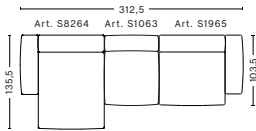

COMBINATIONS

3 SEATER COMBINATION 9 LOW ARMREST | LEFT

DIMENSIONS

W278,5 x D135,5 x H67 cm
Seat H37 cm

UPHOLSTERY	PRICE
Fabric Group 1	3,050.00
Fabric Group 2	3,320.00
Fabric Group 3	3,425.00
Fabric Group 4	3,540.00
Fabric Group 5	4,590.00
Fabric Group 6	6,480.00

3 SEATER COMBINATION 9 LOW ARMREST | RIGHT

DIMENSIONS

W278,5 x D135,5 x H67 cm
Seat H37 cm

UPHOLSTERY	PRICE
Fabric Group 1	3,050.00
Fabric Group 2	3,320.00
Fabric Group 3	3,425.00
Fabric Group 4	3,540.00
Fabric Group 5	4,590.00
Fabric Group 6	6,480.00

3 SEATER COMBINATION 10 LOW ARMREST | LEFT

DIMENSIONS

W312,5 x D135,5 x H67 cm
Seat H37 cm

UPHOLSTERY	PRICE
Fabric Group 1	3,460.00
Fabric Group 2	3,730.00
Fabric Group 3	3,845.00
Fabric Group 4	3,955.00
Fabric Group 5	5,120.00
Fabric Group 6	7,430.00