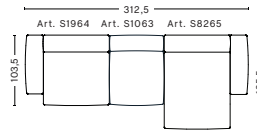

3 SEATER COMBINATION 10 LOW ARMREST | LEFT

DIMENSIONS

W312,5 x D135,5 x H67 cm
Seat H37 cm

UPHOLSTERY	PRICE
Fabric Group 1	3,460.00
Fabric Group 2	3,730.00
Fabric Group 3	3,845.00
Fabric Group 4	3,955.00
Fabric Group 5	5,120.00
Fabric Group 6	7,430.00

3 SEATER COMBINATION 10 LOW ARMREST | RIGHT

DIMENSIONS

W312,5 x D135,5 x H67 cm
Seat H37 cm

UPHOLSTERY	PRICE
Fabric Group 1	3,460.00
Fabric Group 2	3,730.00
Fabric Group 3	3,845.00
Fabric Group 4	3,955.00
Fabric Group 5	5,120.00
Fabric Group 6	7,430.00