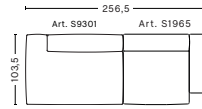

2,5 SEATER COMBINATION 1 LOW ARMREST

DIMENSIONS

W238 x D103,5 x H67 cm
Seat H37 cm

UPHOLSTERY	PRICE
Fabric Group 1	2,500.00
Fabric Group 2	2,680.00
Fabric Group 3	2,760.00
Fabric Group 4	2,840.00
Fabric Group 5	3,920.00
Fabric Group 6	6,320.00

2,5 SEATER COMBINATION 2 LOW ARMREST | LEFT

DIMENSIONS

W256,5 x D103,5 x H67 cm
Seat H37 cm

UPHOLSTERY	PRICE
Fabric Group 1	2,385.00
Fabric Group 2	2,565.00
Fabric Group 3	2,645.00
Fabric Group 4	2,720.00
Fabric Group 5	3,675.00
Fabric Group 6	5,600.00

2,5 SEATER COMBINATION 2 LOW ARMREST | RIGHT

DIMENSIONS

W256,5 x D103,5 x H67 cm
Seat H37 cm

UPHOLSTERY	PRICE
Fabric Group 1	2,385.00
Fabric Group 2	2,565.00
Fabric Group 3	2,645.00
Fabric Group 4	2,720.00
Fabric Group 5	3,675.00
Fabric Group 6	5,600.00