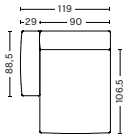

MODULES

S8164 | LOW ARMREST | CHAISE LONGUE SHORT | NARROW | LEFT END*

DIMENSIONS

W102 x D135,5 x H67 cm
 Seat H37 cm
 Armrest W29 x H57 cm

UPHOLSTERY	PRICE
Fabric Group 1	1,200.00
Fabric Group 2	1,290.00
Fabric Group 3	1,325.00
Fabric Group 4	1,365.00
Fabric Group 5	1,780.00
Fabric Group 6	2,500.00
Foam option	105.00

S8165 | LOW ARMREST | CHAISE LONGUE SHORT | NARROW | RIGHT END*

DIMENSIONS

W102 x D135,5 x H67 cm
 Seat H37 cm
 Armrest W29 x H57 cm

UPHOLSTERY	PRICE
Fabric Group 1	1,200.00
Fabric Group 2	1,290.00
Fabric Group 3	1,325.00
Fabric Group 4	1,365.00
Fabric Group 5	1,780.00
Fabric Group 6	2,500.00
Foam option	105.00

S8264 | LOW ARMREST | CHAISE LONGUE SHORT | WIDE | LEFT END*

DIMENSIONS

W119 x D135,5 x H67 cm
 Seat H37 cm
 Armrest W29 x H57 cm

UPHOLSTERY	PRICE
Fabric Group 1	1,420.00
Fabric Group 2	1,510.00
Fabric Group 3	1,550.00
Fabric Group 4	1,585.00
Fabric Group 5	2,000.00
Fabric Group 6	2,720.00
Foam option	105.00

S8265 | LOW ARMREST | CHAISE LONGUE SHORT | WIDE | RIGHT END*

DIMENSIONS

W119 x D135,5 x H67 cm
 Seat H37 cm
 Armrest W29 x H57 cm

UPHOLSTERY	PRICE
Fabric Group 1	1,420.00
Fabric Group 2	1,510.00
Fabric Group 3	1,550.00
Fabric Group 4	1,585.00
Fabric Group 5	2,000.00
Fabric Group 6	2,720.00
Foam option	105.00