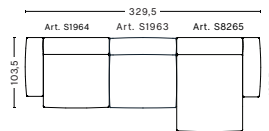

3 SEATER COMBINATION 11 LOW ARMREST | RIGHT

DIMENSIONS

W329,5 x D135,5 x H67 cm
Seat H37 cm

UPHOLSTERY	PRICE
Fabric Group 1	3,700.00
Fabric Group 2	3,970.00
Fabric Group 3	4,090.00
Fabric Group 4	4,205.00
Fabric Group 5	5,480.00
Fabric Group 6	8,070.00

FABRIC GROUPS

1 | Linara FR, Random Fade FR, Mode FR, Metaphor FR, Swarm FR, Atlas 2 | Steelcut, Steelcut Trio, Melange Nap, Olavi by HAY FR, Fairway 3 | Divina, Divina Melange, Divina MD, Ruskin, Roden, DOT 1682, Re-wool 4 | Hallingdal, Lila, Ice FR, Raas, Bolgheri 5 | Sierra, Balder 6 | Sense, Vidar, Nevada, California, Coda