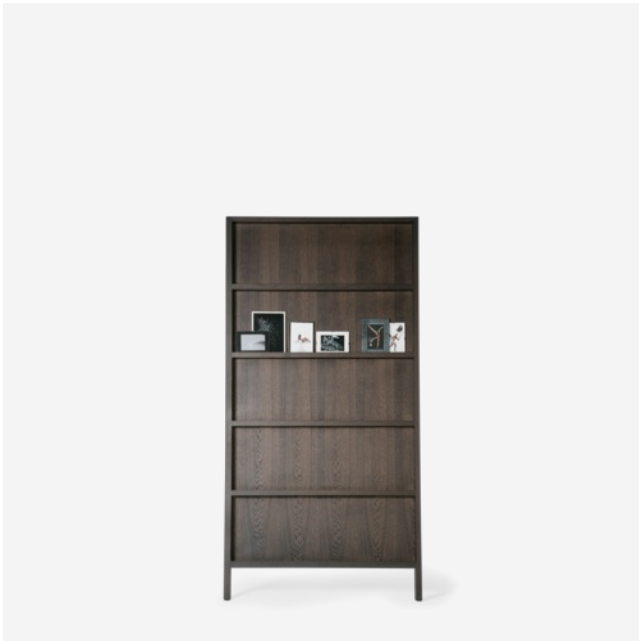

m o o o i

Oblique

MARCEL WANDERS STUDIO

Oblique is a cupboard slash a wall shelf. Make this the mood board of your lifestyle. Display all your favorite publications, company magazines, booklets, guides or photos in the chicest way possible.

Detailing

Oblique adds a personal touch to your interior. It rests against the wall and a raised edge ensures that everything stays in place.

Colours

Black Stained

Cinnamon
Stained

Grey Stained

Natural Oil
Stained

WIDTH 105cm | 41.3"
HEIGHT 286cm | 112.6"
DEPTH 6cm | 2.4"

Packaging

WIDTH 135cm | 53.1"
HEIGHT 295cm | 116.1"
CUBAGE 0.34m³ | 11.95ft³
LENGTH 8.5cm | 3.3"
WEIGHT 39kg | 85.98lbs

Technical

MATERIAL

Stained Solid Oak, lacquered beech.