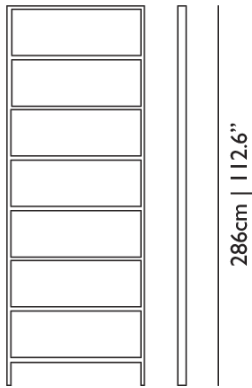

RAL 8016
Mahogany brown

RAL 9005
Jet black

RAL 9010
Pure white

RAL 9016
Traffic white

Oblique / Big

Dimensions

105cm | 41.3" 6cm | 2.4"

Product

WIDTH 105cm | 41.3"
HEIGHT 286cm | 112.6"
DEPTH 6cm | 2.4"

Packaging

WIDTH 135cm | 53.1"
HEIGHT 295cm | 116.1"
CUBAGE 0.34m³ | 11.95ft³
LENGTH 8.5cm | 3.3"
WEIGHT 39kg | 85.98lbs

Technical

MATERIAL

Stained Solid Oak, lacquered beech.

Oblique / Small

Dimensions

105cm | 41.3" 6cm | 2.4"

Product

WIDTH 105cm | 41.3"
HEIGHT 210cm | 82.7"
DEPTH 6cm | 2.4"

Packaging

WIDTH 114cm | 44.9"
HEIGHT 219cm | 86.2"
CUBAGE 0.21m³ | 7.49ft³
LENGTH 8.5cm | 3.3"
WEIGHT 30kg | 66.14lbs