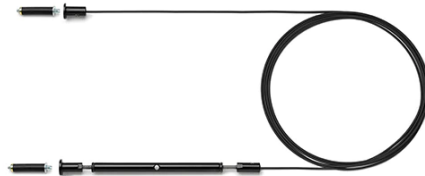

## String Light – Sphere head – 12mt cable

by Michael Anastassiades , 2014

Suspension lamp providing diffused light. Matt black varnished die-cast aluminium body coated with clear soft-touch varnish. Optical diffuser in opal PC. Suspension system of 22 metres with Kevlar reinforced coaxial cable. Available with wall/ceiling connection in black PC and power supply with floor switch in matt black varnished PC. The on/off switch is electronic with optical mechanism.

## String Light – Sphere head – 22mt cable

by Michael Anastassiades , 2014

Suspension lamp providing diffused light. Matt black varnished die-cast aluminium body coated with clear soft-touch varnish. Optical diffuser in opal PC. Suspension system of 22 metres with Kevlar reinforced coaxial cable. Available with wall/ceiling connection in black PC and power supply with floor switch in matt black varnished PC. The on/off switch is electronic with optical mechanism. on/off and dimmer operated by means of available for Android and Apple remote control application.

# String Light – Sphere head

by Michael Anastassiades , 2014

---

F6482030

Wallrose. Feed up 3 heads maximum; 3  
wayout for cables.

Wall or ceiling installation.

---

F6485030

Extra connection cable to compose personal  
configurations.

---

F6484030

Floor Switch. Feed up 2 heads maximum; 2  
wayout for cables.

Space to wrap 10 meters cable.