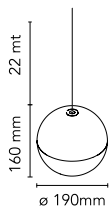

## String Light – Sphere head – 12mt cable

by Michael Anastassiades , 2014

Suspension lamp providing diffused light. Matt black varnished die-cast aluminium body coated with clear soft-touch varnish. Optical diffuser in opal PC. Suspension system of 22 metres with Kevlar reinforced coaxial cable. Available with wall/ceiling connection in black PC and power supply with floor switch in matt black varnished PC. The on/off switch is electronic with optical mechanism.

<b>Mounting</b>	Pendant
<b>Environment</b>	Indoor
<b>Weight</b>	1.15 Kg
<b>Light sources available</b>	1 x LED ARRAY 21W 2700K 1345lm CRI93 [i] Dimmable – Bluetooth Control
<b>Emergency</b>	Without
<b>Switching</b>	The on/off switch is electronic with optical mechanism. on/off and dimmer operated by means of remote control application available for Android and Apple.
<b>Dimmer</b>	Included
<b>Voltage</b>	100-240/48V
<b>Power</b>	21W
<b>Battery</b>	No
<b>Supply included</b>	No
<b>Cord Length</b>	12000 mm
<b>Materials</b>	Aluminum, Polycarbonate
<b>Colors</b>	● F6486030 - Black

## String Light – Sphere head – 22mt cable

by Michael Anastassiades , 2014

Suspension lamp providing diffused light. Matt black varnished die-cast aluminium body coated with clear soft-touch varnish. Optical diffuser in opal PC. Suspension system of 22 metres with Kevlar reinforced coaxial cable. Available with wall/ceiling connection in black PC and power supply with floor switch in matt black varnished PC. The on/off switch is electronic with optical mechanism. on/off and dimmer operated by means of available for Android and Apple remote control application.