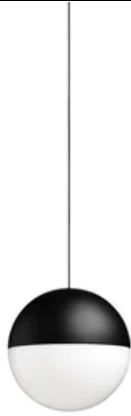

## String Light – Sphere head – 12mt cable

by Michael Anastassiades , 2014

Suspension lamp providing diffused light. Matt black varnished die-cast aluminium body coated with clear soft-touch varnish. Optical diffuser in opal PC. Suspension system of 22 metres with Kevlar reinforced coaxial cable. Available with wall/ceiling connection in black PC and power supply with floor switch in matt black varnished PC. The on/off switch is electronic with optical mechanism.

<b>Mounting</b>	Pendant
<b>Environment</b>	Indoor
<b>Weight</b>	1.15 Kg
<b>Light sources available</b>	1 x LED ARRAY 21W 2700K 1345lm CRI93 [i] Dimmable – Bluetooth Control
<b>Emergency</b>	Without
<b>Switching</b>	The on/off switch is electronic with optical mechanism. on/off and dimmer operated by means of remote control application available for Android and Apple.
<b>Dimmer</b>	Included
<b>Voltage</b>	100-240/48V
<b>Power</b>	21W
<b>Battery</b>	No
<b>Supply included</b>	No
<b>Cord Length</b>	12000 mm
<b>Materials</b>	Aluminum, Polycarbonate
<b>Colors</b>	● F6486030 - Black

## String Light – Sphere head – 22mt cable

by Michael Anastassiades , 2014

Suspension lamp providing diffused light. Matt black varnished die-cast aluminium body coated with clear soft-touch varnish. Optical diffuser in opal PC. Suspension system of 22 metres with Kevlar reinforced coaxial cable. Available with wall/ceiling connection in black PC and power supply with floor switch in matt black varnished PC. The on/off switch is electronic with optical mechanism. on/off and dimmer operated by means of available for Android and Apple remote control application.