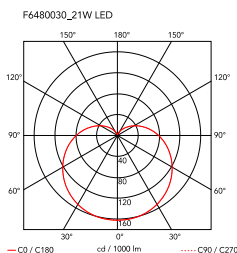

## String Light – Sphere head – 12mt cable

by Michael Anastassiades , 2014

Suspension lamp providing diffused light. Matt black varnished die-cast aluminium body coated with clear soft-touch varnish. Optical diffuser in opal PC. Suspension system of 22 metres with Kevlar reinforced coaxial cable. Available with wall/ceiling connection in black PC and power supply with floor switch in matt black varnished PC. The on/off switch is electronic with optical mechanism.