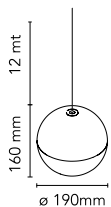

## String Light – Sphere head – 12mt cable

by Michael Anastassiades , 2014

Suspension lamp providing diffused light. Matt black varnished die-cast aluminium body coated with clear soft-touch varnish. Optical diffuser in opal PC. Suspension system of 22 metres with Kevlar reinforced coaxial cable. Available with wall/ceiling connection in black PC and power supply with floor switch in matt black varnished PC. The on/off switch is electronic with optical mechanism.