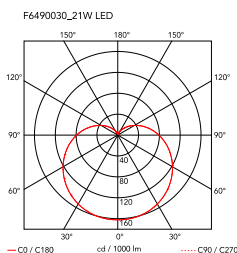

Mounting	Pendant
Environment	Indoor
Weight	1.25 Kg
Light sources available	1 x LED ARRAY 21W 2700K 1345lm CRI93 [i] Dimmable – Bluetooth Control
Emergency	Without
Switching	The on/off switch is electronic with optical mechanism. on/off and dimmer operated by means of remote control application available for Android and Apple.
Voltage	100-240/48V
Power	21W
Battery	No
Supply included	No
Cord Length	22000 mm
Materials	Aluminum, Polycarbonate
Colors	● F6496030 - Black