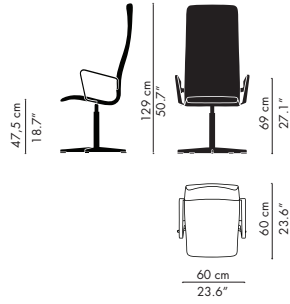

# OXFORD™ CLASSIC

ARNE JACOBSEN 1965

3171C

3271C

3191C

3291C

3172C

3272C