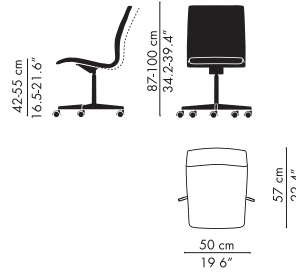

# OXFORD™ CLASSIC

ARNE JACOBSEN 1965

3171C

3271C

3191C

3291C

3172C

3272C