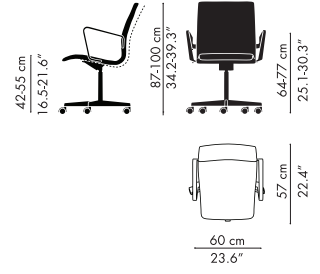

# OXFORD™ CLASSIC

ARNE JACOBSEN 1965

3171C

3271C

3191C

3291C

3172C

3272C