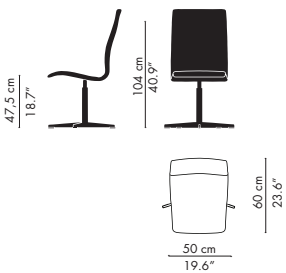

OXFORD™ CLASSIC

ARNE JACOBSEN 1965

3171C

3271C

3191C

3291C

3172C

3272C

3192C

3292C

3173C

3273C

3193C

3293C

3291B