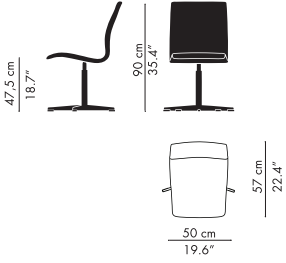

# OXFORD™ CLASSIC

ARNE JACOBSEN 1965

3171C

3271C

3191C

3291C

3172C

3272C