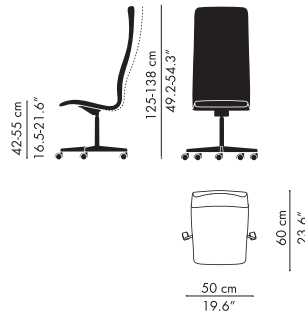

OXFORD™ CLASSIC

ARNE JACOBSEN 1965

3171C

3271C

3191C

3291C

3172C

3272C

3192C

3292C

3173C

3273C

3193C

3293C

3291B