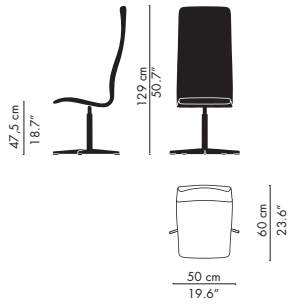

# OXFORD™ CLASSIC

ARNE JACOBSEN 1965

3171C

3271C

3191C

3291C

3172C

3272C