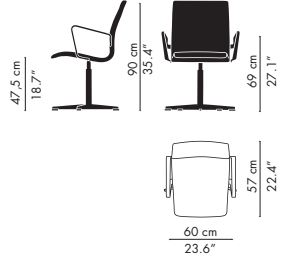

# OXFORD™ CLASSIC

ARNE JACOBSEN 1965

3171C

3271C

3191C

3291C

3172C

3272C