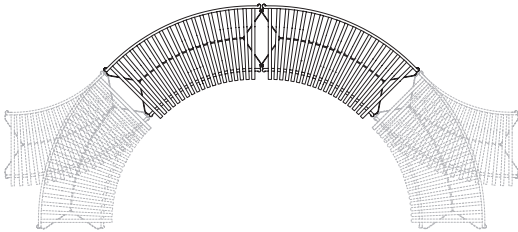

HEIGHT 80 CM | 31.50"

SEAT HEIGHT 45 CM | 17.72"

SEAT DEPTH 44 CM | 17.32"

- PALISSADE PARK DINING BENCH -

PALISSADE PARK DINING BENCH | OUT/OUT | STARTER SET | SET OF 2  
 WIDTH 275 CM | 108.27"  
 DEPTH 107,5 CM | 42.32"  
 HEIGHT 80 CM | 31.50"  
 SEAT HEIGHT 45 CM | 17.72"  
 SEAT DEPTH 44 CM | 17.32"

PALISSADE PARK DINING BENCH | IN/OUT | STARTER SET | SET OF 2  
 WIDTH 283 CM | 111.42"  
 DEPTH 145 CM | 57.10"  
 HEIGHT 80 CM | 31.50"  
 SEAT HEIGHT 45 CM | 17.72"  
 SEAT DEPTH 44 CM | 17.32"

**STARTER SET & ADD-ON**