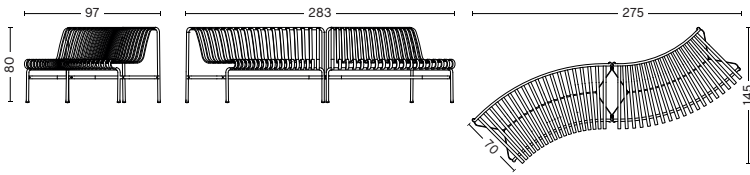

### DIMENSIONS

PALISSADE PARK DINING BENCH | IN | ADD-ON | NOT FREESTANDING

WIDTH 159 CM | 62.60"

DEPTH 79 CM | 31.10"

HEIGHT 80 CM | 31.50"

SEAT HEIGHT 45 CM | 17.72"

SEAT DEPTH 44 CM | 17.32"

PALISSADE PARK DINING BENCH | OUT | ADD-ON | NOT FREESTANDING

WIDTH 146 CM | 57.48"

DEPTH 81 CM | 31.89"

HEIGHT 80 CM | 31.50"

SEAT HEIGHT 45 CM | 17.72"

SEAT DEPTH 44 CM | 17.32"

PALISSADE PARK DINING BENCH | IN/IN | STARTER SET | SET OF 2

WIDTH 295,5 CM | 116.34"

DEPTH 107 CM | 42.13"

HEIGHT 80 CM | 31.50"

SEAT HEIGHT 45 CM | 17.72"

SEAT DEPTH 44 CM | 17.32"

- PALISSADE PARK DINING BENCH -

PALISSADE PARK DINING BENCH | OUT/OUT | STARTER SET | SET OF 2  
 WIDTH 275 CM | 108.27"  
 DEPTH 107,5 CM | 42.32"  
 HEIGHT 80 CM | 31.50"  
 SEAT HEIGHT 45 CM | 17.72"  
 SEAT DEPTH 44 CM | 17.32"

PALISSADE PARK DINING BENCH | IN/OUT | STARTER SET | SET OF 2  
 WIDTH 283 CM | 111.42"  
 DEPTH 145 CM | 57.10"  
 HEIGHT 80 CM | 31.50"  
 SEAT HEIGHT 45 CM | 17.72"  
 SEAT DEPTH 44 CM | 17.32"

**STARTER SET & ADD-ON**