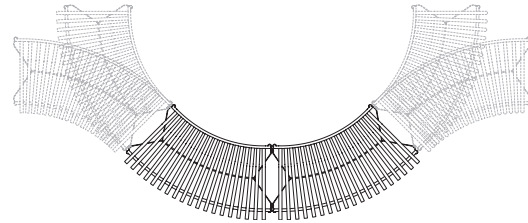

PALISSADE PARK DINING BENCH | OUT/OUT | STARTER SET & ADD-ON