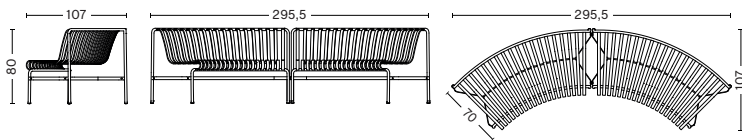

### DIMENSIONS

PALISSADE PARK DINING BENCH | IN | ADD-ON | NOT FREESTANDING

WIDTH 159 CM | 62.60"

DEPTH 79 CM | 31.10"

HEIGHT 80 CM | 31.50"

SEAT HEIGHT 45 CM | 17.72"

SEAT DEPTH 44 CM | 17.32"

PALISSADE PARK DINING BENCH | OUT | ADD-ON | NOT FREESTANDING

WIDTH 146 CM | 57.48"

DEPTH 81 CM | 31.89"

HEIGHT 80 CM | 31.50"

SEAT HEIGHT 45 CM | 17.72"

SEAT DEPTH 44 CM | 17.32"

PALISSADE PARK DINING BENCH | IN/IN | STARTER SET | SET OF 2

WIDTH 295,5 CM | 116.34"

DEPTH 107 CM | 42.13"

HEIGHT 80 CM | 31.50"

SEAT HEIGHT 45 CM | 17.72"

SEAT DEPTH 44 CM | 17.32"

- PALISSADE PARK DINING BENCH -

PALISSADE PARK DINING BENCH | OUT/OUT | STARTER SET | SET OF 2  
 WIDTH 275 CM | 108.27"  
 DEPTH 107,5 CM | 42.32"  
 HEIGHT 80 CM | 31.50"  
 SEAT HEIGHT 45 CM | 17.72"  
 SEAT DEPTH 44 CM | 17.32"