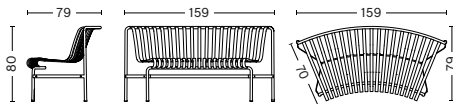

### DIMENSIONS

PALISSADE PARK DINING BENCH | IN | ADD-ON | NOT FREESTANDING

WIDTH 159 CM | 62.60"

DEPTH 79 CM | 31.10"

HEIGHT 80 CM | 31.50"

SEAT HEIGHT 45 CM | 17.72"

SEAT DEPTH 44 CM | 17.32"

PALISSADE PARK DINING BENCH | OUT | ADD-ON | NOT FREESTANDING

WIDTH 146 CM | 57.48"

DEPTH 81 CM | 31.89"

HEIGHT 80 CM | 31.50"

SEAT HEIGHT 45 CM | 17.72"

SEAT DEPTH 44 CM | 17.32"

PALISSADE PARK DINING BENCH | IN/IN | STARTER SET | SET OF 2

WIDTH 295,5 CM | 116.34"

DEPTH 107 CM | 42.13"