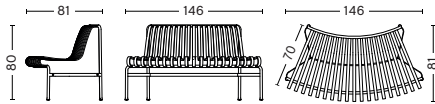

### DIMENSIONS

PALISSADE PARK DINING BENCH | IN | ADD-ON | NOT FREESTANDING

WIDTH 159 CM | 62.60"

DEPTH 79 CM | 31.10"

HEIGHT 80 CM | 31.50"

SEAT HEIGHT 45 CM | 17.72"

SEAT DEPTH 44 CM | 17.32"

PALISSADE PARK DINING BENCH | OUT | ADD-ON | NOT FREESTANDING

WIDTH 146 CM | 57.48"

DEPTH 81 CM | 31.89"

HEIGHT 80 CM | 31.50"

SEAT HEIGHT 45 CM | 17.72"

SEAT DEPTH 44 CM | 17.32"

PALISSADE PARK DINING BENCH | IN/IN | STARTER SET | SET OF 2

WIDTH 295,5 CM | 116.34"

DEPTH 107 CM | 42.13"

HEIGHT 80 CM | 31.50"

SEAT HEIGHT 45 CM | 17.72"

SEAT DEPTH 44 CM | 17.32"

- PALISSADE PARK DINING BENCH -

PALISSADE PARK DINING BENCH | OUT/OUT | STARTER SET | SET OF 2  
 WIDTH 275 CM | 108.27"  
 DEPTH 107,5 CM | 42.32"  
 HEIGHT 80 CM | 31.50"  
 SEAT HEIGHT 45 CM | 17.72"  
 SEAT DEPTH 44 CM | 17.32"