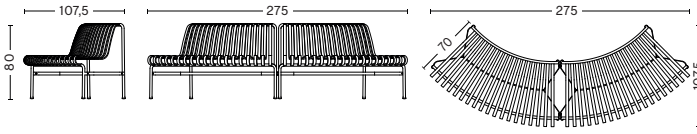

### DIMENSIONS

PALISSADE PARK DINING BENCH | IN | ADD-ON | NOT FREESTANDING

WIDTH 159 CM | 62.60"

DEPTH 79 CM | 31.10"

HEIGHT 80 CM | 31.50"

SEAT HEIGHT 45 CM | 17.72"

SEAT DEPTH 44 CM | 17.32"

PALISSADE PARK DINING BENCH | OUT | ADD-ON | NOT FREESTANDING

WIDTH 146 CM | 57.48"

DEPTH 81 CM | 31.89"

HEIGHT 80 CM | 31.50"

SEAT HEIGHT 45 CM | 17.72"

SEAT DEPTH 44 CM | 17.32"

PALISSADE PARK DINING BENCH | IN/IN | STARTER SET | SET OF 2

WIDTH 295,5 CM | 116.34"

DEPTH 107 CM | 42.13"

HEIGHT 80 CM | 31.50"

SEAT HEIGHT 45 CM | 17.72"

SEAT DEPTH 44 CM | 17.32"

- PALISSADE PARK DINING BENCH -

PALISSADE PARK DINING BENCH | OUT/OUT | STARTER SET | SET OF 2  
 WIDTH 275 CM | 108.27"  
 DEPTH 107,5 CM | 42.32"  
 HEIGHT 80 CM | 31.50"  
 SEAT HEIGHT 45 CM | 17.72"  
 SEAT DEPTH 44 CM | 17.32"

PALISSADE PARK DINING BENCH | IN/OUT | STARTER SET | SET OF 2  
 WIDTH 283 CM | 111.42"  
 DEPTH 145 CM | 57.10"  
 HEIGHT 80 CM | 31.50"  
 SEAT HEIGHT 45 CM | 17.72"  
 SEAT DEPTH 44 CM | 17.32"

**STARTER SET & ADD-ON**