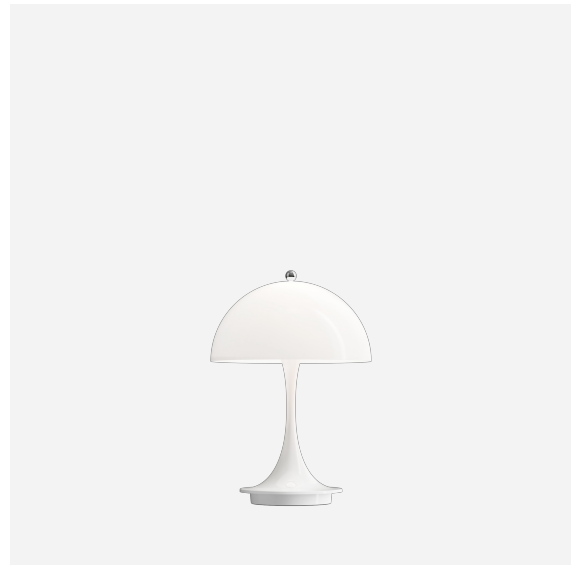

Panthella Portable

The fixture lights up any space harmoniously without glare. The portable table lamp is available in opal, and the transparency of the shade and the reflection of the downward light on the inner side of the shade provides a gentle light and subtle ambience.

Verner Panton

Verner Panton (1926-1998) is famous for his inspirational and colorful personality. A unique person with a special sense for color, shape, light function and space. Over the course of his career, Panton introduced a series of modern lamps with personalities unlike any of his Scandinavian contemporaries.

Panthella-Portable-1600x900.jpg

Product info

Finish

White opal acrylic.

Materials

Shade: Injection moulded opal acrylic Base: Die cast aluminium

Mounting

Cable length: 1.5m. Power: USB cable for standard USB adapter Light control: Switch on base Battery lifetime: 5 hours @ 100% Step-dim: 0%/10%/33%/100%

Product family

Panthella MINI

Panthella Floor

Panthella Table

Product variants

Light source	Colour	Class	Lumen
LED 2700K 2.5W	<input type="radio"/> Opal	III	230

Design

Verner Pantton