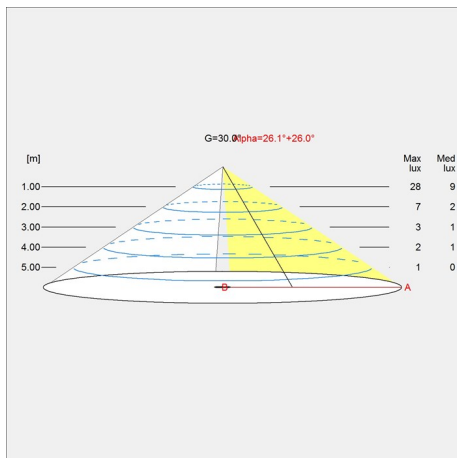

Weight

0.5

Finish

Opal

Light distribution diagrams

Cartesian

Isolux

Polar