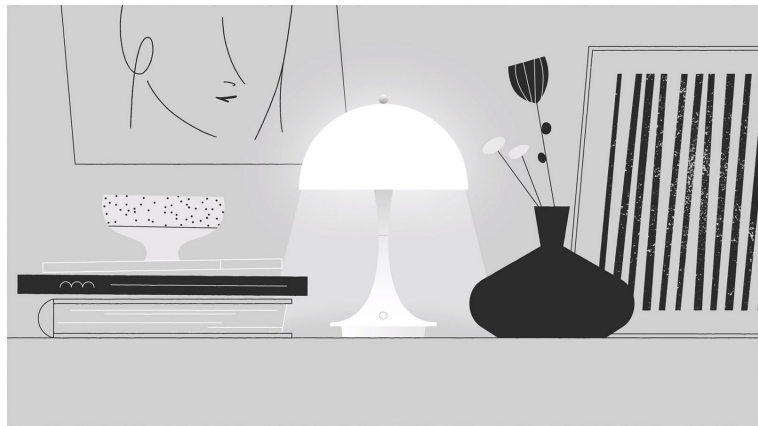

Panthella Portable

The fixture lights up any space harmoniously without glare. The portable table lamp is available in opal, and the transparency of the shade and the reflection of the downward light on the inner side of the shade provides a gentle light and subtle ambience.

Verner Panton

Verner Panton (1926-1998) is famous for his inspirational and colorful personality. A unique person with a special sense for color, shape, light function and space. Over the course of his career, Panton introduced a series of modern lamps with personalities unlike any of his Scandinavian contemporaries.