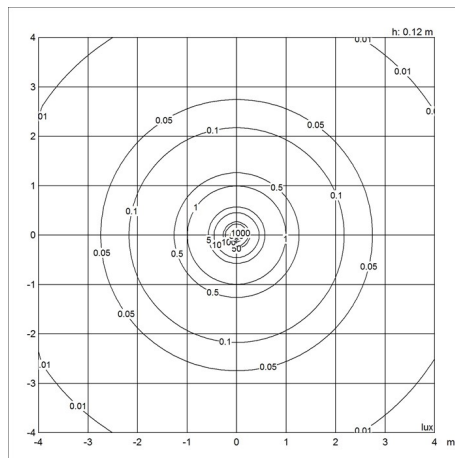

Weight

0.5

Finish

Opal

Light distribution diagrams

Cartesian

Isolux

Polar