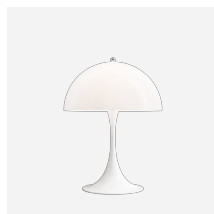

Panthella Table

Product variants

Light source	Colour	Class	Lumen
LED 2700K 2.5W	☐ Opal	III	230