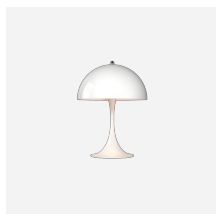

Product family

Panthella MINI