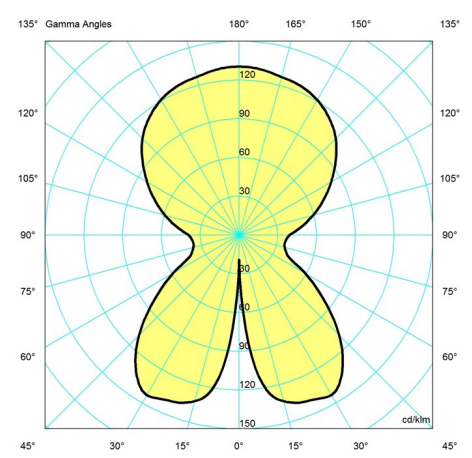

Weight

0.5

Finish

Opal

Light distribution diagrams

Cartesian

Isolux

Polar