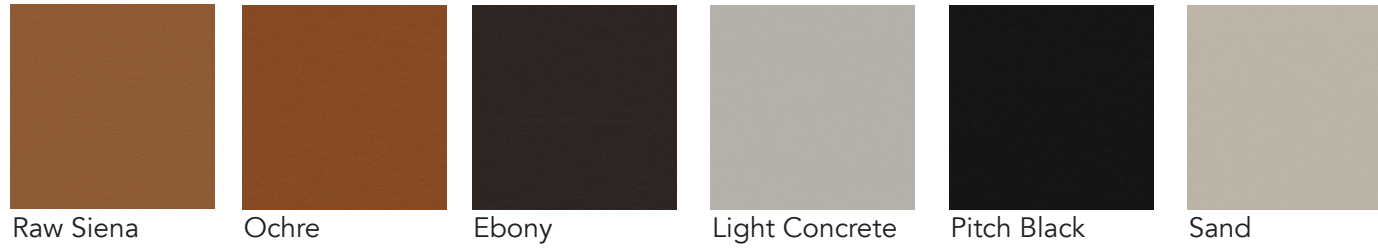

100% Mohair. 70,000 Martindale
 CAL 117-2013, BS 5852 Crib 5, EN 1021-1 EN 1021-2

Mohair Supreme
 Maharam

072 Stonehenge 127 Cognac 129 Peat 136 Lupine 147 Armory

Upholstery Fabric & Leather

100% Aniline Nubuck Leather

Royal Nubuck
Sorensen

100% Protected Aniline Leather

Shade
Sorensen

Upholstery Fabric Compatability

Category	Supplier	Fabric Name	Pick Up Sticks	Felix	Isabella	Volley	Carousel	Arcade	Kashmir	Jiro
1	Maharam	Messenger	✓	✓	✓		✓	✓	✓	
	Maharam	Mode	✓	✓	✓		✓	✓	✓	✓
2	Camira	Synergy	✓	✓	✓	✓	✓	✓	✓	✓
	Camira	Mainline Flax	✓	✓	✓	✓	✓	✓	✓	✓
3	Kvadrat	Hallingdal 65	✓	✓	✓	✓	✓	✓	✓	✓
4	Maharam	Mohair Supreme			✓			✓		
	Sorensen	Shade	✓	✓	✓		✓	✓	✓**	✓**
	Sorensen	Royal Nubuck	✓	✓	✓					