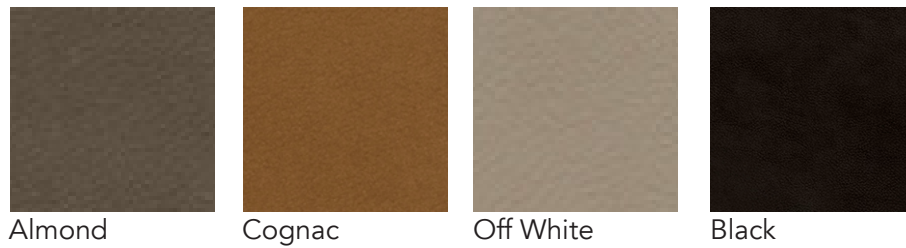

100% Mohair. 70,000 Martindale
 CAL 117-2013, BS 5852 Crib 5, EN 1021-1 EN 1021-2

Mohair Supreme
 Maharam

072 Stonehenge 127 Cognac 129 Peat 136 Lupine 147 Armory

Upholstery Fabric & Leather

100% Aniline Nubuck Leather

Royal Nubuck
Sorensen

100% Protected Aniline Leather

Shade
Sorensen

Upholstery Fabric Compatability

Category	Supplier	Fabric Name	Pick Up Sticks	Felix	Isabella	Volley	Carousel	Arcade	Kashmir	Jiro
1	Maharam	Messenger	✓	✓	✓		✓	✓	✓	
	Maharam	Mode	✓	✓	✓		✓	✓	✓	✓
2	Camira	Synergy	✓	✓	✓	✓	✓	✓	✓	✓
	Camira	Mainline Flax	✓	✓	✓	✓	✓	✓	✓	✓
3	Kvadrat	Hallingdal 65	✓	✓	✓	✓	✓	✓	✓	✓
4	Maharam	Mohair Supreme			✓			✓		
	Sorensen	Shade	✓	✓	✓		✓	✓	✓**	✓**
	Sorensen	Royal Nubuck	✓	✓	✓					