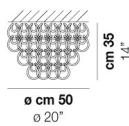

GIOGALI PL CA1

TECHNICAL DATA:

CERTIFICATIONS:

LIGHT SOURCES

10x77W 220-240 V E27
50/60 Hz

VOLUME Mc 1,45
GROSS WEIGHT Kg 130
NET WEIGHT Kg 110

[download](#)

SHADE FINISHING

BC CRAM CRAG CRBR CRFU CRNN CROR CRRR CRTR NE

FRAME FINISHING

BR CR

OTHER VERSION AVAILABLE

Click on the version to go to the web version of the product

GIOGA PL 35

GIOGA PL 50

GIOGA PL 60