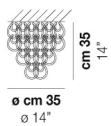

GIOGALI PL CA1

TECHNICAL DATA:

CERTIFICATIONS:

LIGHT SOURCES

10x77W 220-240 V E27
50/60 Hz

VOLUME Mc 1,45
GROSS WEIGHT Kg 130
NET WEIGHT Kg 110

[download](#)

SHADE FINISHING

BC CRAM CRAG CRBR CRFU CRNN CROR CRRR CRTR NE

FRAME FINISHING

BR CR

OTHER VERSION AVAILABLE

Click on the version to go to the web version of the product

GIOGA PL 35

GIOGA PL 50

GIOGA PL 60