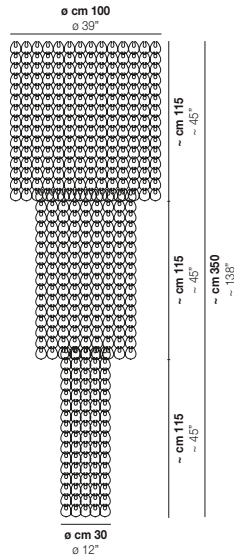

GIOGALI PL CA1

TECHNICAL DATA:

CERTIFICATIONS:

LIGHT SOURCES

10x77W 220-240 V E27
50/60 Hz

VOLUME Mc 1,45
GROSS WEIGHT Kg 130
NET WEIGHT Kg 110

[download](#)

SHADE FINISHING