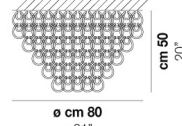

GIOGALI PL CA1

TECHNICAL DATA:

CERTIFICATIONS:

LIGHT SOURCES

10x77W 220-240 V E27
50/60 Hz

VOLUME Mc 1,45
GROSS WEIGHT Kg 130
NET WEIGHT Kg 110

[download](#)

SHADE FINISHING

BC CRAM CRAG CRBR CRFU CRNN CROR CRRR CRTR NE

FRAME FINISHING

BR CR

OTHER VERSION AVAILABLE

Click on the version to go to the web version of the product

GIOGA PL 80