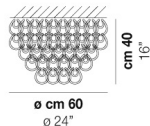

GIOGALI PL CA1

TECHNICAL DATA:

CERTIFICATIONS:

LIGHT SOURCES

10x77W 220-240 V E27
50/60 Hz

VOLUME Mc 1,45
GROSS WEIGHT Kg 130
NET WEIGHT Kg 110

[download](#)

SHADE FINISHING

BC CRAM CRAG CRBR CRFU CRNN CROR CRRR CRTR NE

FRAME FINISHING

BR CR

OTHER VERSION AVAILABLE

Click on the version to go to the web version of the product

GIOGA PL 35

GIOGA PL 50

GIOGA PL 60