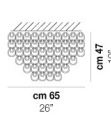

GIOGALI PL CA1

TECHNICAL DATA:

CERTIFICATIONS:

LIGHT SOURCES

10x77W 220-240 V E27
50/60 Hz

VOLUME Mc 1,45
GROSS WEIGHT Kg 130
NET WEIGHT Kg 110

[download](#)

SHADE FINISHING

BC CRAM CRAG CRBR CRFU CRNN CROR CRRR CRTR NE

FRAME FINISHING

BR CR

OTHER VERSION AVAILABLE

Click on the version to go to the web version of the product

GIOGA PL 35

GIOGA PL 50

GIOGA PL 60