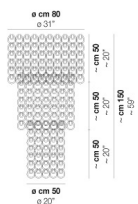

GIOGA PL CA3