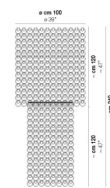

GIOGA PL CA2