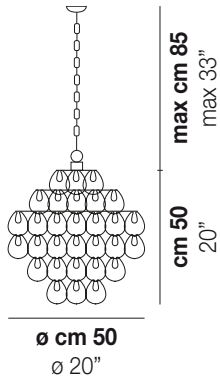

GIOGALI SP 50

TECHNICAL DATA:

CERTIFICATIONS:

LIGHT SOURCES

1x77W 220-240 V E27
50/60 Hz

VOLUME Mc 0,27
GROSS WEIGHT Kg 19
NET WEIGHT Kg 11

download

SHADE FINISHING

BC

CRAM

CRAG

CRBR

CRFU

CRNN

CROR

CRRR