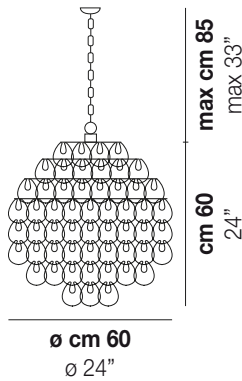

GIOGALI SP 60

TECHNICAL DATA:

CERTIFICATIONS:

LIGHT SOURCES

3x77W 220-240 V E27
50/60 Hz

VOLUME Mc 0,41
GROSS WEIGHT Kg 30
NET WEIGHT Kg 20

download

SHADE FINISHING