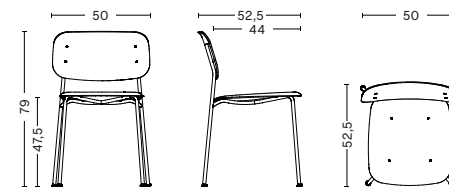

A photograph of a row of black chairs in a room with a wood-grain floor and dark walls. The chairs are arranged in a line, and the text "SOFT EDGE 10" is overlaid in the center.

SOFT EDGE 10

- SOFT EDGE 10 -

DIMENSIONS

W50 x D52,5 x H79 cm

Seat height 47,5 cm, Seat depth 44 cm

MATERIALS

SEAT AND BACK / Moulded plywood
Top veneer in oak

BASE / Ø16 mm steel tube

With standard gliders / optional felt gliders

OPTIONS