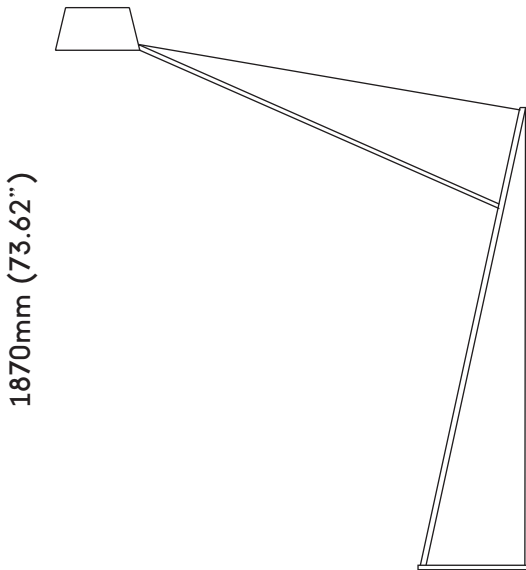

Product Description

Floor Light

Product Code

SPF001B

Materials

Steel, Aluminium

Colour Options

Frame Colour - Matt Black

Cable Colour - Black or Red

Bulb Specs

Bulb Holder- EU = E27 USA = E26

Voltage - 110-240V

Power Usage - 6.2W Bulb*

Lumens - 470

Colour Temperature - 2700K

*Bulb not supplied in USA

Packaging Dimensions

Box One:

W 45 x D 23 x H 44 cm

W 17.7 x D 9.05 x H 17.3 inch

CBM - 0.05 / CBF - 1.6

Box Two:

W 155 x D 11 x H 12 cm

W 61 x D 4.3 x H 4.7 inch

CBM - 0.02 / CBF - 0.7

Packaging Weight

Box One:

10.2kg/ 22.4lbs

Box Two:

3.9kg/ 8.5lbs

Certification

CE

Warranty

3 Years

Resident

Resident Headquarters
61 Upper Queen Street
Newton Auckland New Zealand
Ph +64 9 601 9241
www.resident.co.nz