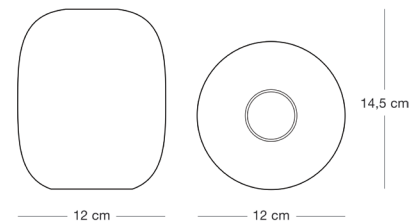

SUVO / vase

Product description

SUVO is a vase milled in solid white volcanic pumice stone. The surreal impression of its light and porous surface tricks the mind into wondering how this vase can hold water. However it is complimented by an internal glass container meant to hold water. Pure and timeless it is an object of minimalist natural beauty.

Year of design

2019

Environment

Indoor

Cleaning and care

Wipe with cloth

Material

Volcanic stone

Color

Natural

Weight

net: 650 gr.
Incl. packaging: 750 gr.

Packaging

Material: White carton box
Size: 18 x 16 x 16 cm

EAN code

8719831441587

Product code

SM388

HS code

701399