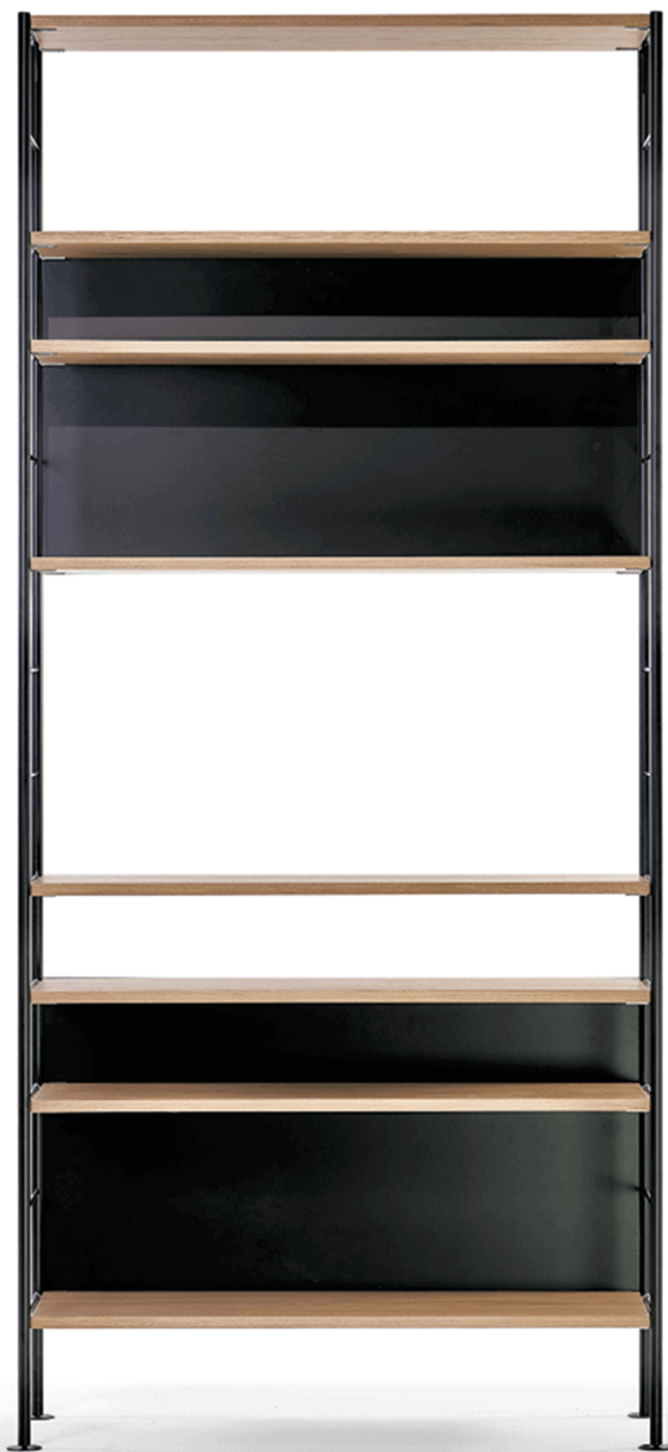

Configurations

Richard Lampert DHS 10

Configuration 1

twentytwentyone

shop 274-275 Upper Street London N1 2UA 0207 288 1996 | 18c River Street London EC1R 1XN 0207 837 1900
www.twentytwentyone.com
mail@twentytwentyone.com