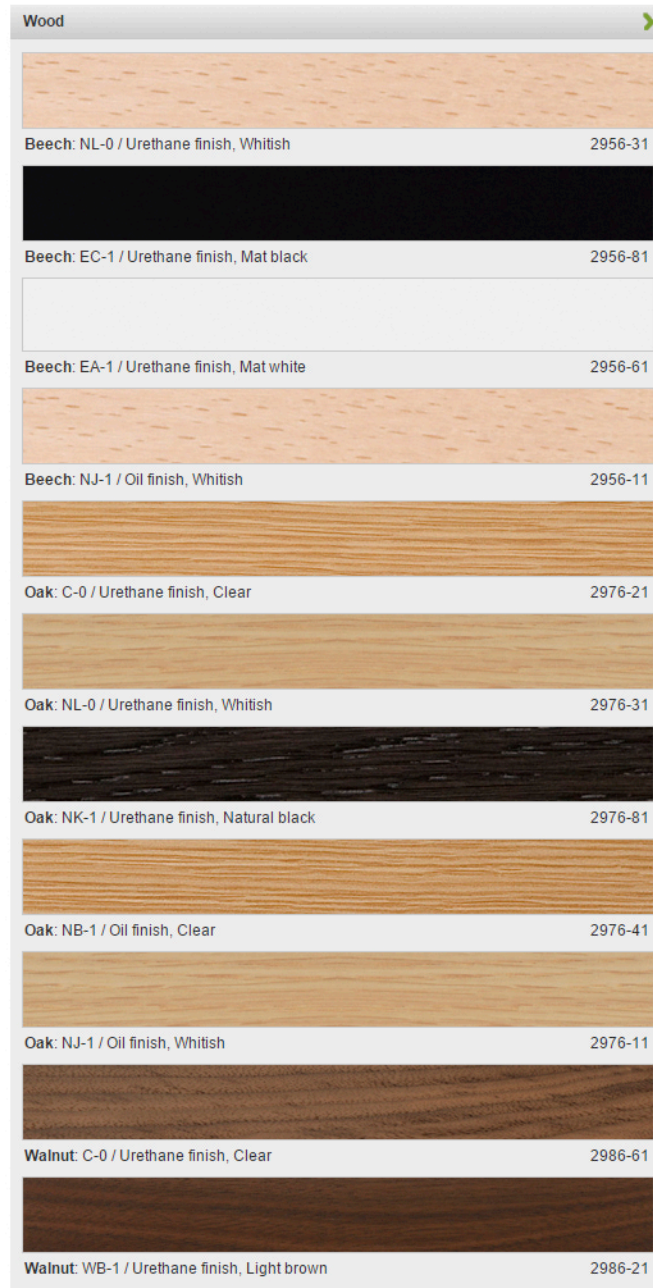

# Maruni Wood Finishes

twentytwentyone