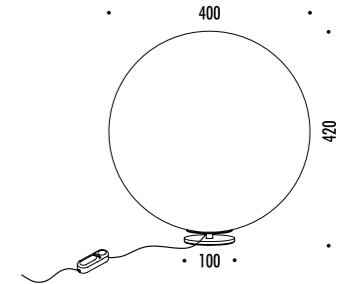

The sizes are expressed in millimeters.

DESIGN DAVIDE GROPPI - 2019
 LAMPADA DA TAVOLO - CARTA GIAPPONESE - METALLO - PE
 TABLE LAMP - JAPANESE PAPER - METAL - PE

MOON T

CE □ IP 20

198000	STANDARD	100-240 V - 50/60 Hz - MAX 60 W - E27 CAVO BIANCO - BASE ORO - DIMMER - LAMPADINA LED INCLUSA WHITE CABLE - GOLD BASE - DIMMER - LED BULB INCLUDED
		💡 13 W LED - 2700K - 1521 lm - CRI 90 - DIMMABLE - EFFICIENCY A+