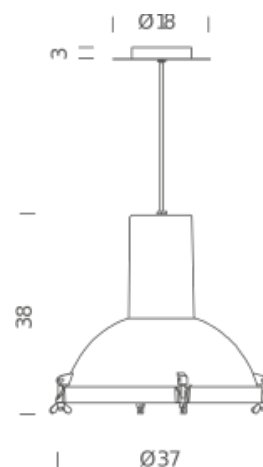

### LAMPING

Source	E27 bulb
Total power	150W
Emission	direct, spot
Switching	dimnable, according to bulb
Tension	230V
Ip class	30
Materials	aluminium
Notes	orientable, switch on cable, cable lenght 2,9m
Net lamp weight	5,5 kg

### PACKAGE

Package 01	Dimension: 50x50x50 cm / Gross weight: 7 kg
------------	--