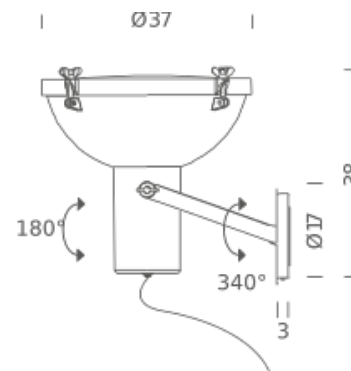

E27 FLUO/LED/HALO IP30

LAMPING

Source	E27 bulb
Total power	150W
Emission	direct, spot
Switching	dimnable, according to bulb
Tension	230V
Ip class	30
Materials	aluminium
Notes	orientable, cable lenght 2,1m, max clip opening 3cm, max bulb H 11cm, switch on cable

Codes

PRJ EDW 3A
PRJ EWS 3A
PRJ EMS 3A

Structure/Diffuser

night blue/sanded
white sand/sanded
moka/sanded

PACKAGE

Package 01
Dimension: 50x50x50 cm / Gross weight:
7 kg

E27 FLUO/LED/HALO IP54

LAMPING

Source	E27 bulb
Total power	60W
Emission	direct, spot
Switching	dimmable, according to bulb
Tension	230V
Ip class	54
Materials	aluminium
Notes	orientable, max bulb H11cm

Codes

PRJ EDW 3E
PRJ EWS 3E
PRJ EMS 3E

Structure/Diffuser

night blue/sanded
white sand/sanded
moka/sanded

PACKAGE

Package 01

Dimension: 50x50x50 cm / Gross weight:
7 kg