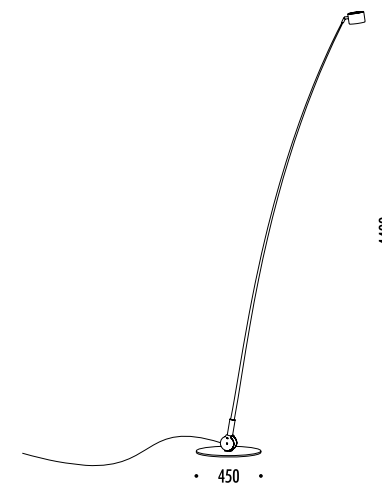

DESIGN ENZO CALABRESE - DAVIDE GROPPI - 2011
 LAMPADA DA ESTERNO - FIBRA DI VETRO - METALLO
 OUTDOOR LAMP - FIBERGLASS - METAL
 ENERGY CLASS: A

CE IP 65

Compasso d'Oro ADI
 Award 2014

SAMPEI 440 OUTDOOR

179803	BIANCO OPACO / MATT WHITE	MAX 700 mA DC - 10 W LED - 3000K - 720 lm CAVO NERO 5 m - ORIENTABILE
179804	NERO OPACO / MATT BLACK	DRIVER LED INCLUSO INPUT 220-240 V - 50/60 Hz - IP67 - NON DIMMERABILE BLACK CABLE 5 m - ADJUSTABLE
		INCLUDES LED DRIVER INPUT 220-240 V - 50/60 Hz - IP67 - NOT DIMMABLE