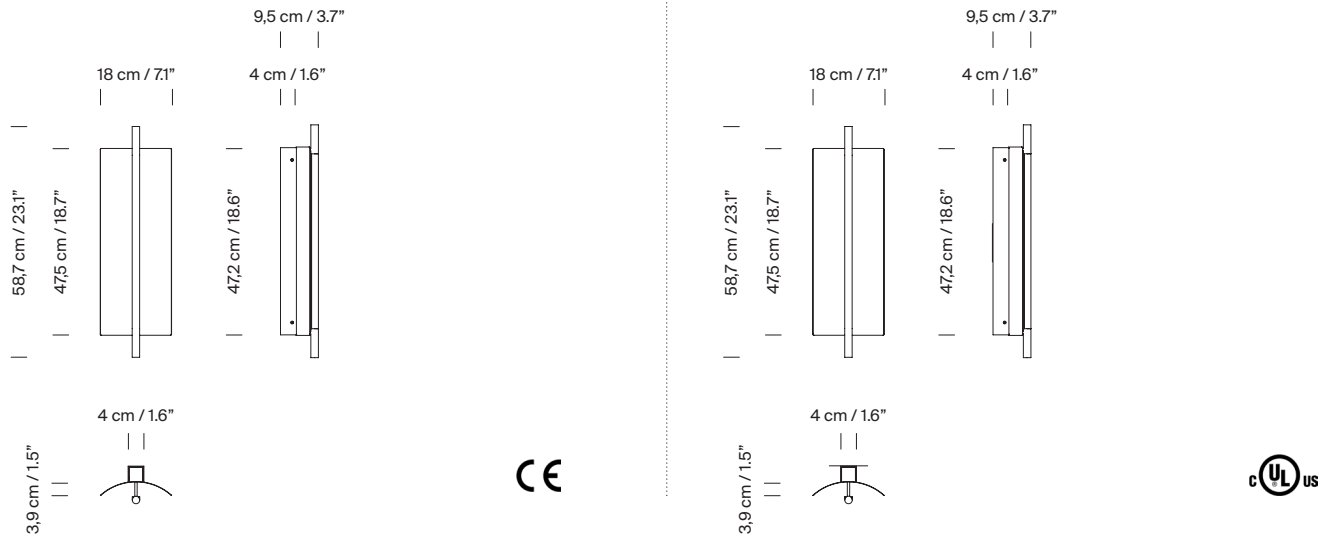

Maintenance:

Clean with a smooth cloth. Do not use ammonia, solvents or abrasive cleaning products.

Others:

The lamp is delivered in one package.
The assembly instructions are delivered with the product.

Model:

Collection:

Table lamps

Floor lamps

Pendant lamps

Wall lamps