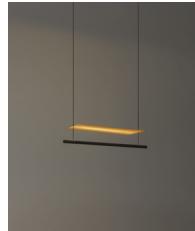

Lámina Dorada 45

Antoni Arola. 2023
Wall Lamp

SANTA & COLE

Lámina wall lamps offer a general and nuanced light. Both vertically and horizontally, the bounced light opens up to new depths.

General description:

Anodized aluminum shade with matt gold finish.
Black metal structure with matte finish.
Polycarbonate diffuser.

Approximate weight (unpacked):

Lámina Dorada 45: 1,5 Kg / 3.3 lb

Technical information:

Light source included (dimnable).
Built-In LED

Model:

Collection:

Table lamps

Floor lamps

Pendant lamps

Wall lamps

Lámina Dorada 45

Lámina Dorada 45