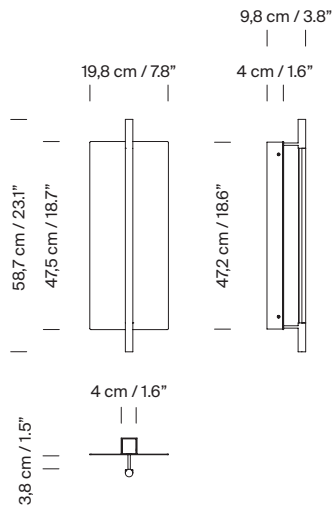

Lámina Dorada 45

Antoni Arola. 2023
Wall Lamp

Maintenance:

Clean with a smooth cloth. Do not use ammonia, solvents or abrasive cleaning products.

Others:

The lamp is delivered in one package.
The assembly instructions are delivered with the product.

Model:

Collection:

Table lamps

Floor lamps

Pendant lamps

Wall lamps