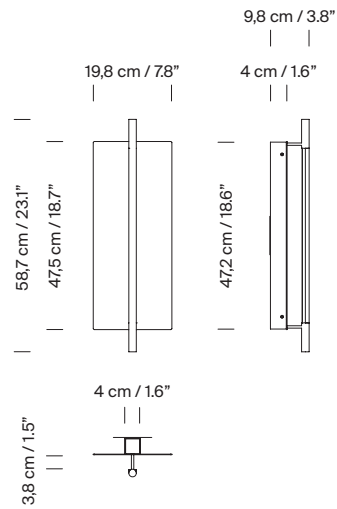

Lámina Dorada 45

Antoni Arola. 2023
Wall Lamp

Maintenance:

Clean with a smooth cloth. Do not use ammonia, solvents or abrasive cleaning products.

Others:

The lamp is delivered in one package.
The assembly instructions are delivered with the product.

Model:

Collection:

Table lamps

Floor lamps

Pendant lamps

Wall lamps