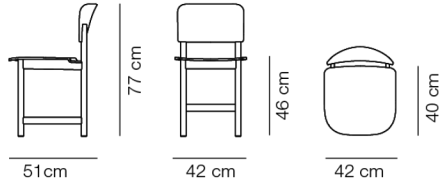

ESSENTIAL ASSORTMENT

WOOD

Oak lacquer, FSC Mix 70%

Black ash, FSC Mix 70%

DIMENSIONS

Weight: 4.6 kg

PACKAGING INFORMATION

L: 45 cm, W: 65 cm, H: 95 cm,