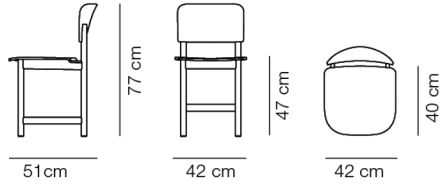

FABRIC- & LEATHER CONSUMPTION

Fabric: 0.5 m

Leather: 0.5 m²

TEST & CERTIFICATES

FSC® certified

EN 1022:2023, EN 16139:2025 (L2)

DIMENSIONS

Weight: 5.4 kg

PACKAGING INFORMATION

L: 45 cm, W: 65 cm, H: 95 cm,

Cbm: 0.27m³ (2 Pcs.)

6.5 kg

CARE & MAINTENANCE

Our Care & Maintenance offers guidance for best maintenance of our furniture. It includes advice and instructions on cleaning and caring for specific materials to ensure a long life of your furniture. Find your product on our product site and navigate to the Product Care menu: