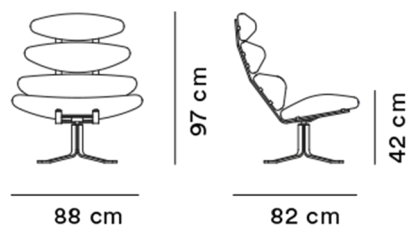

Fredericia