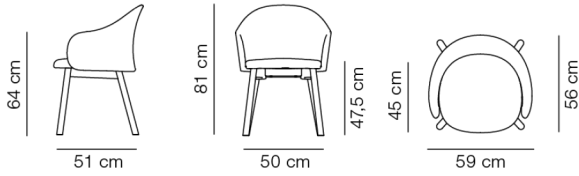

DIMENSIONS

Weight: 10 kg

PACKAGING INFORMATION

L: 64 cm, W: 61 cm, H: 83 cm,
Cbm: 0.32m³ (1 Pcs.)
13.5 kg

CARE & MAINTENANCE

Our Care & Maintenance offers guidance for best maintenance of our furniture. It includes advice and instructions on cleaning and caring for specific materials to ensure a long life of your furniture. Find your product on our product site and navigate to the Product Care menu: