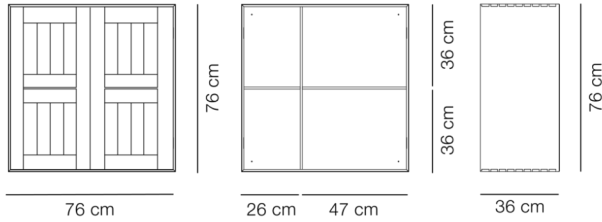

MODEL

6073 - 76 x 36 x 76 cm

MATERIALS

Cabinet in solid wood made with dovetail joints and a veneered back panel. Available with a plinth or for wall mounting. Brass screws for wall mounting are included. Please note that raw plugs or other types of screws are not included, as these depend on the specific wall type.

TEST & CERTIFICATES

EN 16121:2023/AC:2025 (1), EN 16122:2012

ESSENTIAL ASSORTMENT

SURFACE

Oak oil

DIMENSIONS

Weight: 18.3 kg

PACKAGING INFORMATION

L: 78 cm, W: 39 cm, H: 78 cm,

Cbm: 0.24m³ (1 Pcs.)

20.8 kg

CARE & MAINTENANCE

Our Care & Maintenance offers guidance for best maintenance of our furniture. It includes advice and instructions on cleaning and caring for specific materials to ensure a long life of your furniture. Find your product on our product site and navigate to the Product Care menu: