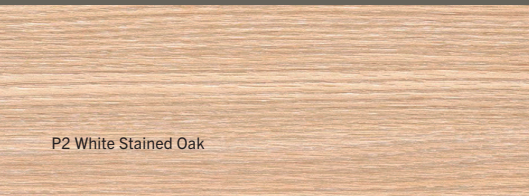

Top:  
Carrara Marble  
Nero Marquina  
Jura Limestone  
Pietra Grey  
Elegant Grey

Metal bar in lacquered metal:  
39 Quartz Grey  
45 Green Khaki  
49 Char Grey

Colours:  
P2 - White Stained Oak  
P4 - Black Walnut Oak  
P6 - Dark Smoked Oak

Nero Marquitta

39 Quartz Grey

45 Green Khaki

49 Char Grey

P2 White Stained Oak

P4 Black Walnut Oak

P6 Dark Smoked Oak