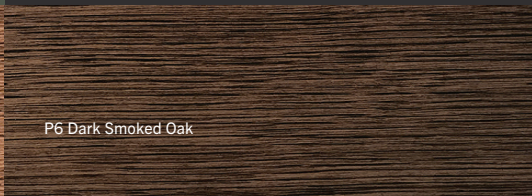

Top:  
Carrara Marble  
Nero Marquina  
Jura Limestone  
Pietra Grey  
Elegant Grey

Metal bar in lacquered metal:  
39 Quartz Grey  
45 Green Khaki  
49 Char Grey

Colours:  
P2 - White Stained Oak  
P4 - Black Walnut Oak  
P6 - Dark Smoked Oak

Nero Marquitta

39 Quartz Grey

45 Green Khaki

49 Char Grey

P2 White Stained Oak

P4 Black Walnut Oak

P6 Dark Smoked Oak