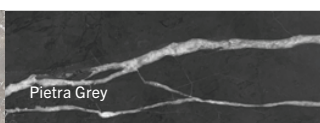

Top:  
Carrara Marble  
Nero Marquina  
Jura Limestone  
Pietra Grey  
Elegant Grey

Metal bar in lacquered metal:  
39 Quartz Grey  
45 Green Khaki  
49 Char Grey

Colours:  
P2 - White Stained Oak  
P4 - Black Walnut Oak  
P6 - Dark Smoked Oak

## Remy Serving Trolley

H: 90 cm

D: 50 cm

W: 100 cm

Carrara Marble

Jura Grey Limestone

Pietra Grey

Elegant Grey

Nero Marquitta

39 Quartz Grey

45 Green Khaki

49 Char Grey

P2 White Stained Oak

P4 Black Walnut Oak

P6 Dark Smoked Oak