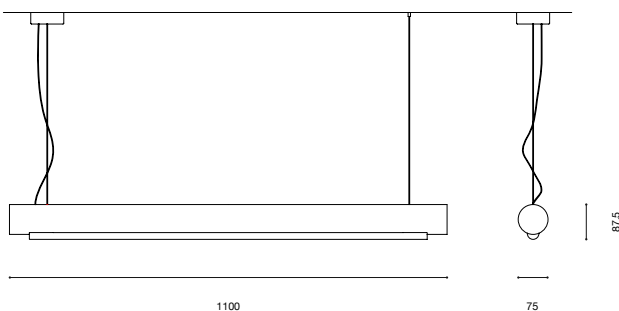

## Sabine Marcelis

**Type:** Suspension Light

**Design:** 2020  
**Designer:** Sabine Marcelis

Harnessing Marcelis' expertise in colour, the suspended cylinder bar of the Aura Light can stand alone or work as part of a grouping. Over a metre in length, the design is made from a bio-epoxy resin, created using by-products from farming. A replaceable LED tube is housed within the coloured resin case, with the light travelling through the material to create a soft, warm glow.

<b>Dimensions</b> S1: L1100mm x D75mm H87.5mm	<b>Weight</b> 5kg (approx.)	<b>Cable Length</b> L2000mm	<b>Materials</b> Bio-Epoxy resin, powder-coated steel fixing, steel suspension cable	<b>Lamp Colour</b> <div style="display: flex; align-items: center;"> <div style="width: 15px; height: 15px; background-color: yellow; margin-right: 5px;"></div> Yellow                 </div> <div style="display: flex; align-items: center;"> <div style="width: 15px; height: 15px; background-color: #e9967a; margin-right: 5px;"></div> Rose                 </div>
				<b>Cable Colour</b> <div style="display: flex; align-items: center;"> <div style="width: 15px; height: 15px; background-color: #cccccc; margin-right: 5px;"></div> Clear                 </div>