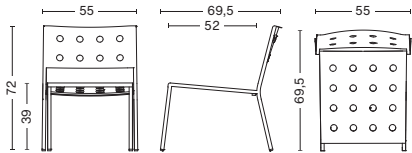

### DIMENSIONS

#### BALCONY CHAIR

WIDTH 44,5 CM | 17.52"  
DEPTH 51,5 CM | 20.27"  
HEIGHT 79 CM | 31.1"  
SEAT HEIGHT 46 CM | 18.11"  
SEAT DEPTH 41 CM | 16.14"

#### BALCONY ARMCHAIR

WIDTH 51,5 CM | 20.27"  
DEPTH 51,5 CM | 20.27"  
HEIGHT 79 CM | 31.1"  
SEAT HEIGHT 46 CM | 18.11"  
SEAT DEPTH 41 CM | 16.14"