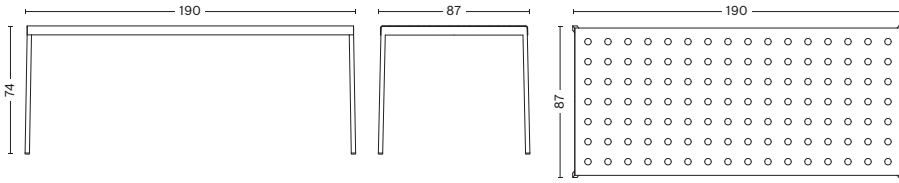

#### BALCONY BENCH

LENGTH 119,5 CM | 47.05"  
DEPTH 35 CM | 13.77"  
HEIGHT 46 CM | 18.11"

#### BALCONY BENCH

LENGTH 165,5 CM | 65.15"  
DEPTH 35 CM | 13.77"  
HEIGHT 46 CM | 18.11"

**DIMENSIONS**

**BALCONY TABLE**  
LENGTH 190 CM | 74.8"  
WIDTH 87 CM | 34.25"  
HEIGHT 74 CM | 29.13"

**BALCONY TABLE**  
LENGTH 144 CM | 56.69"  
WIDTH 76 CM | 29.92"  
HEIGHT 74 CM | 29.13"