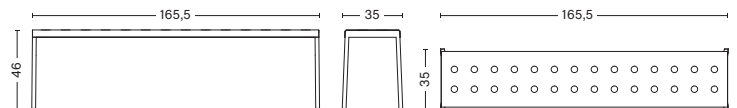

BALCONY BENCH

LENGTH 165,5 CM | 65.15"
DEPTH 35 CM | 13.77"
HEIGHT 46 CM | 18.11"