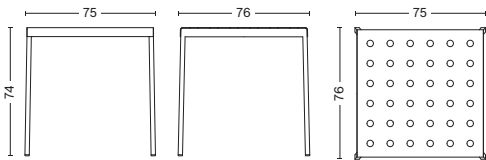

### DIMENSIONS

#### BALCONY BENCH

LENGTH 165,5 CM | 65.15"  
DEPTH 35 CM | 13.77"  
HEIGHT 46 CM | 18.11"

**DIMENSIONS**

**BALCONY TABLE**  
LENGTH 190 CM | 74.8"  
WIDTH 87 CM | 34.25"  
HEIGHT 74 CM | 29.13"

**BALCONY TABLE**  
LENGTH 144 CM | 56.69"  
WIDTH 76 CM | 29.92"  
HEIGHT 74 CM | 29.13"

**BALCONY TABLE**  
LENGTH 75 CM | 29.53"  
WIDTH 76 CM | 29.92"  
HEIGHT 74 CM | 29.13"

**BALCONY LOW TABLE**  
LENGTH 50 CM | 19.68"  
WIDTH 51,5 CM | 20.27"  
HEIGHT 39 CM | 15.35"