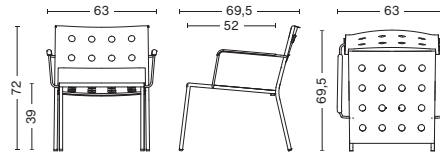

BALCONY LOUNGE ARMCHAIR

WIDTH 63 CM | 24.8"
DEPTH 69,5 CM | 27.36"
HEIGHT 72 CM | 28.35"
SEAT HEIGHT 39 CM | 15.35"
SEAT DEPTH 52 CM | 20.47"