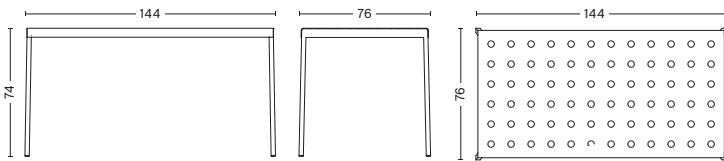

### DIMENSIONS

#### BALCONY BENCH

LENGTH 119,5 CM | 47.05"  
DEPTH 35 CM | 13.77"  
HEIGHT 46 CM | 18.11"

#### BALCONY BENCH

LENGTH 165,5 CM | 65.15"  
DEPTH 35 CM | 13.77"  
HEIGHT 46 CM | 18.11"

**DIMENSIONS**

**BALCONY TABLE**  
LENGTH 190 CM | 74.8"  
WIDTH 87 CM | 34.25"  
HEIGHT 74 CM | 29.13"

**BALCONY TABLE**  
LENGTH 144 CM | 56.69"  
WIDTH 76 CM | 29.92"  
HEIGHT 74 CM | 29.13"

**BALCONY TABLE**  
LENGTH 75 CM | 29.53"  
WIDTH 76 CM | 29.92"  
HEIGHT 74 CM | 29.13"

**BALCONY LOW TABLE**  
LENGTH 50 CM | 19.68"  
WIDTH 51,5 CM | 20.27"  
HEIGHT 39 CM | 15.35"