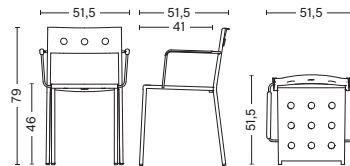

### DIMENSIONS

#### BALCONY CHAIR

WIDTH 44,5 CM | 17.52"  
DEPTH 51,5 CM | 20.27"  
HEIGHT 79 CM | 31.1"  
SEAT HEIGHT 46 CM | 18.11"  
SEAT DEPTH 41 CM | 16.14"

#### BALCONY ARMCHAIR

WIDTH 51,5 CM | 20.27"  
DEPTH 51,5 CM | 20.27"  
HEIGHT 79 CM | 31.1"  
SEAT HEIGHT 46 CM | 18.11"  
SEAT DEPTH 41 CM | 16.14"

### DIMENSIONS

FOR CHAIR & ARMCHAIR  
 WIDTH 38,5 CM | 15.15"  
 DEPTH 40,5 CM | 15.94"  
 HEIGHT 4 CM | 1.57"

FOR LOUNGE CHAIR & LOUNGE ARMCHAIR  
 WIDTH 49,5 CM | 20.67"  
 DEPTH 51,5 CM | 18.90"  
 HEIGHT 4 CM | 1.57"