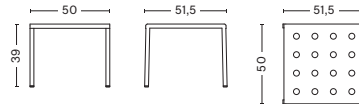

#### BALCONY BENCH

LENGTH 119,5 CM | 47.05"  
DEPTH 35 CM | 13.77"  
HEIGHT 46 CM | 18.11"

#### BALCONY BENCH

LENGTH 165,5 CM | 65.15"  
DEPTH 35 CM | 13.77"  
HEIGHT 46 CM | 18.11"

**DIMENSIONS**

**BALCONY TABLE**  
LENGTH 190 CM | 74.8"  
WIDTH 87 CM | 34.25"  
HEIGHT 74 CM | 29.13"

**BALCONY TABLE**  
LENGTH 144 CM | 56.69"  
WIDTH 76 CM | 29.92"  
HEIGHT 74 CM | 29.13"

**BALCONY TABLE**  
LENGTH 75 CM | 29.53"  
WIDTH 76 CM | 29.92"  
HEIGHT 74 CM | 29.13"

**BALCONY LOW TABLE**  
LENGTH 50 CM | 19.68"  
WIDTH 51,5 CM | 20.27"  
HEIGHT 39 CM | 15.35"