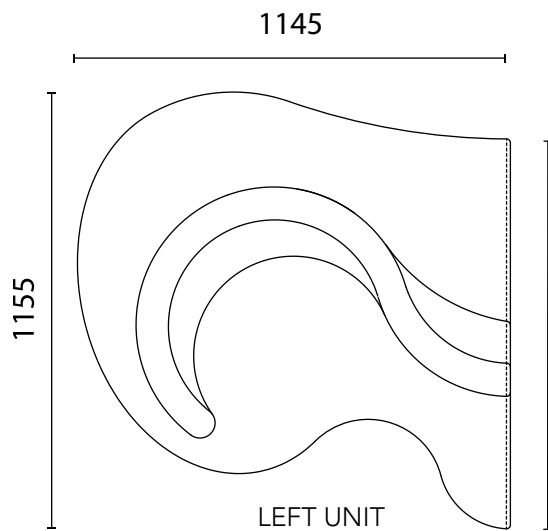

VERPAN

Cloverleaf sofa

DIMENSIONS OVERVIEW (1:20)

SELECTED UNIT COMPOSITIONS..