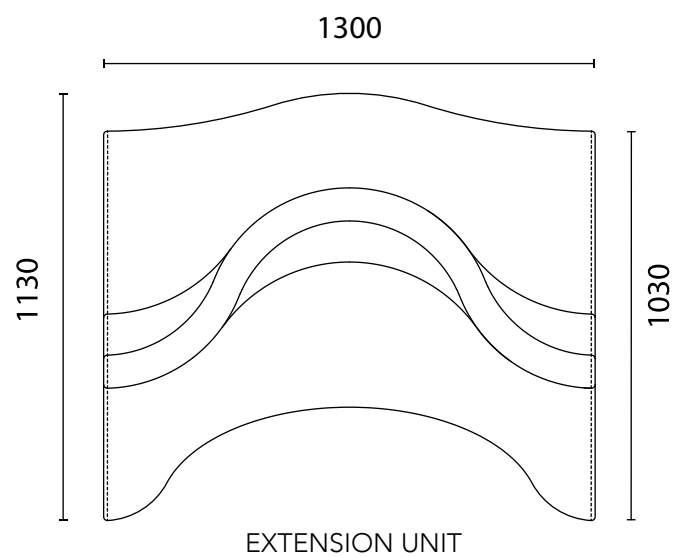

VERPAN

Cloverleaf sofa

DIMENSIONS OVERVIEW (1:20)

SELECTED UNIT COMPOSITIONS..