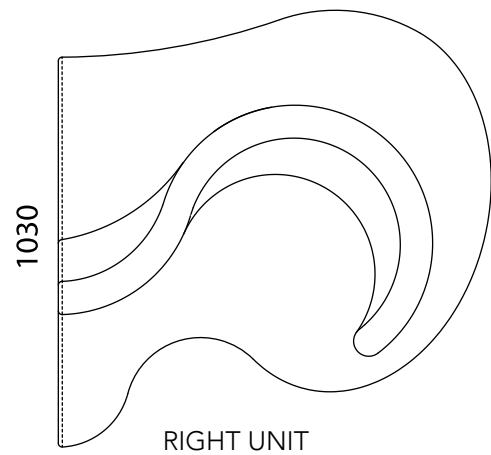

VERPAN

Cloverleaf sofa

DIMENSIONS OVERVIEW (1:20)

SELECTED UNIT COMPOSITIONS..