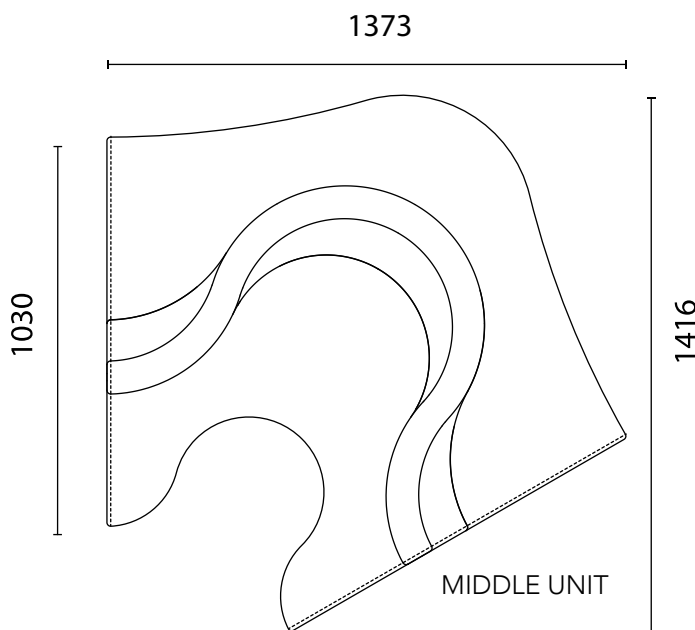

VERPAN

Cloverleaf sofa

DIMENSIONS OVERVIEW (1:20)

SELECTED UNIT COMPOSITIONS..