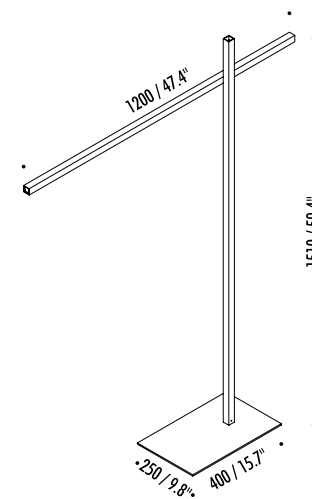

Hashi is a floor lamp conceived to provide direct light in a simple and flexible manner. Its principle component is the pivot point between two "chopsticks" (Hashi) that serve as light sources. The two sticks can be positioned in different ways, creating a strong, graphic effect in space. Particular care has been given to the proportions. The sticks always appear lightweight and balanced.

HASHI

19030403	MATT BLACK	220 / 240 V - 50 / 60 Hz - 12 W LED - 3000K - 1000 lm BLACK CABLE - ADJUSTABLE - DIMMER