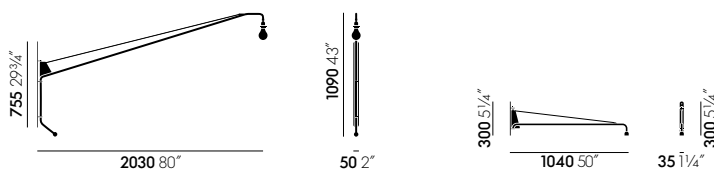

puristic design was soon produced in various sizes, with an added handle on larger models to facilitate the swivel movement.

Petite Potence has similar proportions to the larger model Potence, while its compact dimensions are ideally suited to smaller interiors. The swing arm is 103 cm long, with a powder-coated finish in colours derived from the original hues used by Prouvé. The cable is sheathed in a high-quality textile casing, and the LED bulb is dimmable. Thanks to its reductive aesthetic, Petite Potence is an ideal lighting choice for a wide variety of settings, from dining and living rooms to offices or cafés.

## Petite Potence

## DIMENSIONS