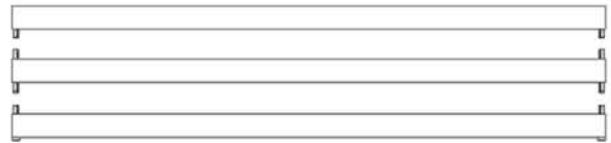

NEW ORDER/ OVERVIEW

TRAYS

Corner top, corner middle and corner bottom
W34 X H8 cm

Top, middle and bottom
W100 X H8 cm

Top, middle and bottom
W150 X H8 cm

Top, middle and bottom
W200 X H8 cm

SHELFS

Corner top, corner middle and corner bottom
W34 X H23 cm

Top, middle and bottom
W100 X H23 cm

Top, middle and bottom
W150 X H2,3 cm

PANELS / SET OF 2 SIDE PANELS + 1 BACK PANEL

Side panel (X2)
L28 X H33 cm

Back panel 100
L95 X H33 cm

twentytwentyone

NEW ORDER/ OVERVIEW

Back panel 150
L145 X H33 cm

Back panel 200
L195 X H33 cm

SLIDING DOORS

Sliding door for 100 cm
L95 X H33

Sliding corner door for 100 cm
L95 X H33

Sliding door for 150 cm
L145 X H33

Sliding door for 200 cm
L195 X H33

Double profile connector
set (X2) H33 cm

Corner profile connector set
(X1+1 single profile) H33 cm

twentytwentyone