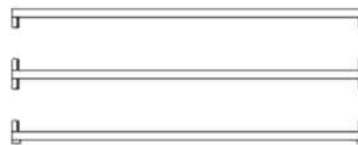

NEW ORDER/ OVERVIEW

TRAYS

Corner top, corner middle and corner bottom
W34 X H8 cm

Top, middle and bottom
W100 X H8 cm

Top, middle and bottom
W150 X H8 cm

Top, middle and bottom
W200 X H8 cm

SHELFS

Corner top, corner middle and corner bottom
W34 X H23 cm

Top, middle and bottom
W100 X H23 cm

Top, middle and bottom
W150 X H2,3 cm

PANELS / SET OF 2 SIDE PANELS + 1 BACK PANEL

Side panel (X2)
L28 X H33 cm

Back panel 100
L95 X H33 cm

twentytwentyone

NEW ORDER/ OVERVIEW

Back panel 150
L145 X H33 cm

Back panel 200
L195 X H33 cm

SLIDING DOORS

Sliding door for 100 cm
L95 X H33

Sliding corner door for 100 cm
L95 X H33

Sliding door for 150 cm
L145 X H33

Sliding door for 200 cm
L195 X H33

Double profile connector
set (X2) H33 cm

Corner profile connector set
(X1+1 single profile) H33 cm

twentytwentyone